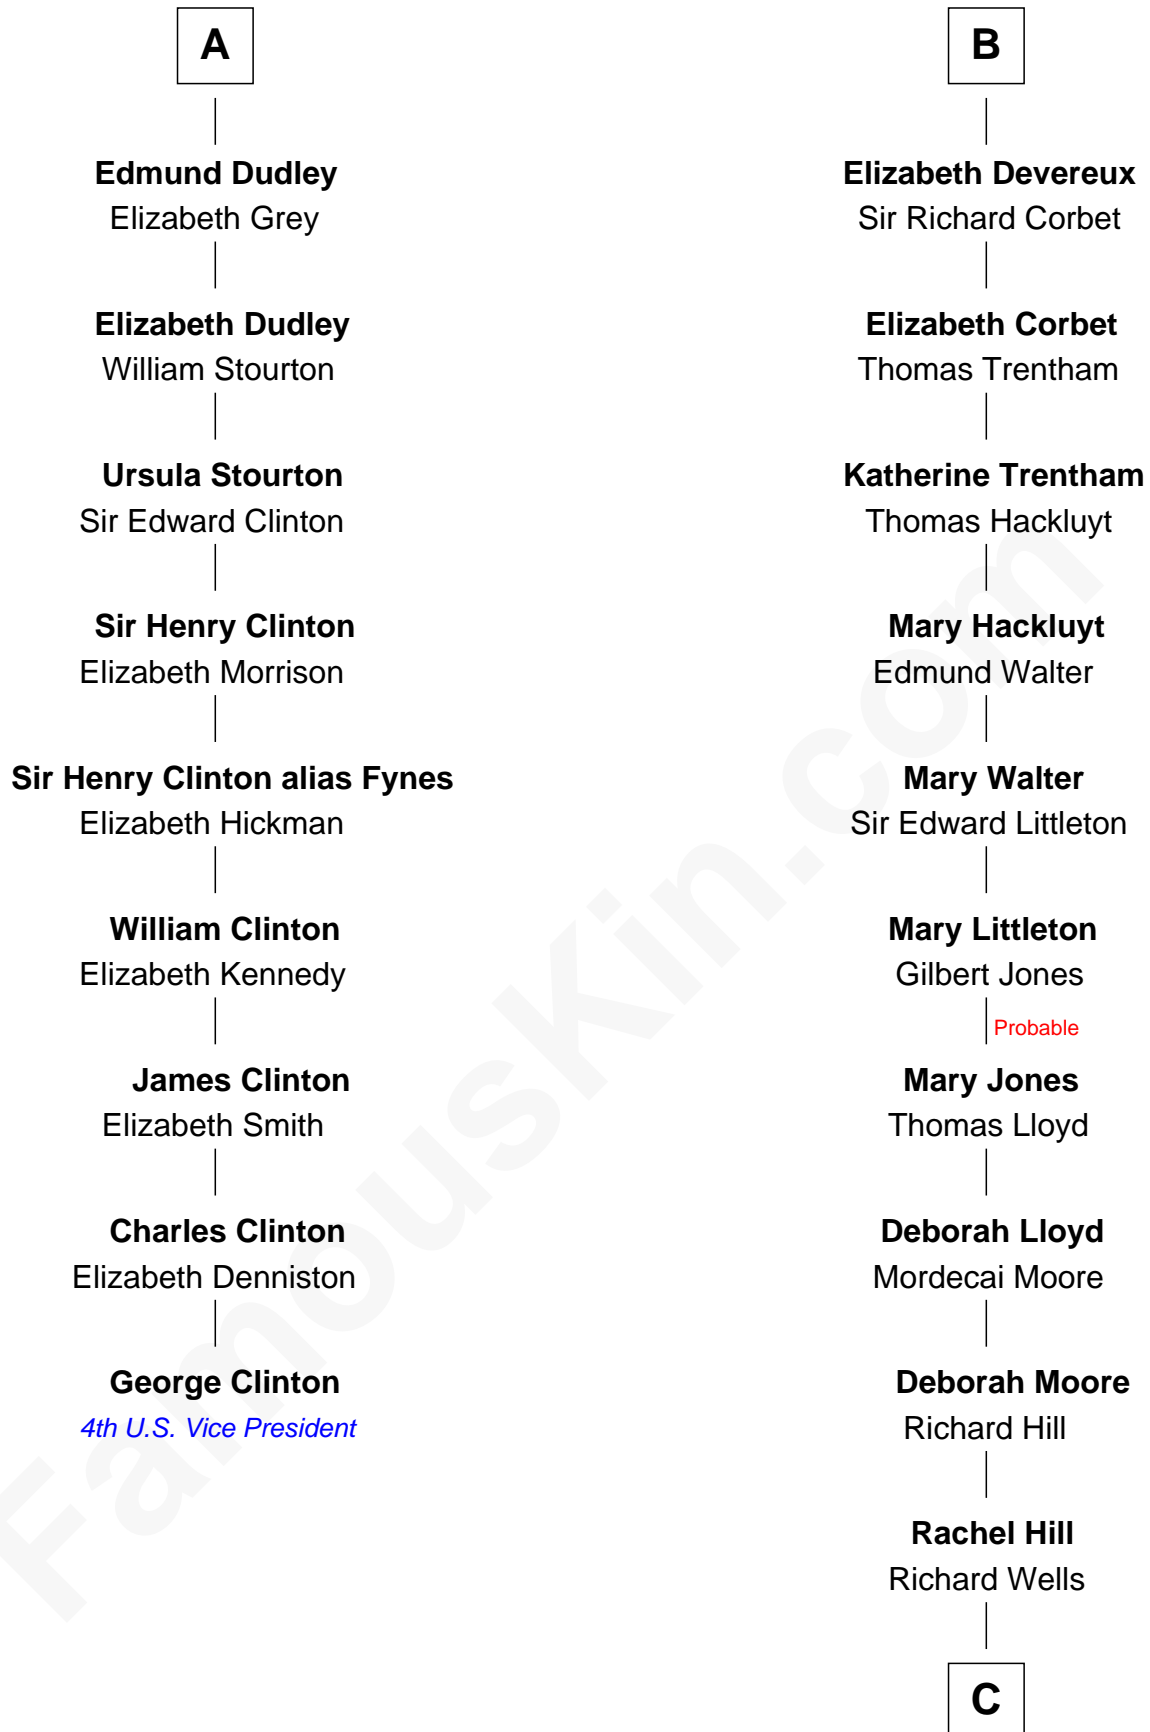

FamousKin.com Relationship Chart of

George Clinton

4th U.S. Vice President

15th cousin 6 times removed of

Orson Welles

Radio, Stage, and Movie Actor

Sir Hugh le Despencer

Isabella de Beauchamp

Sir Philip le Despencer

Margaret de Goushill

Sir Philip le Despencer

Joan de Cobham

Sir Philip le Despencer

Elizabeth - - - - -

Alice le Despenser

Sir John Sutton

Eleanor de Clare

Sir Edward le Despencer

Anne de Ferrers

Edward Despencer

Elizabeth Burghersh

Margaret Despencer

Robert de Ferrers

Sir Edmund Ferrers

Ellen Roche

Sir William Ferrers

Elizabeth Belknap

Anne Ferrers

Sir Walter Devereux

B

C

William Hill Wells
Elizabeth Dagworthy