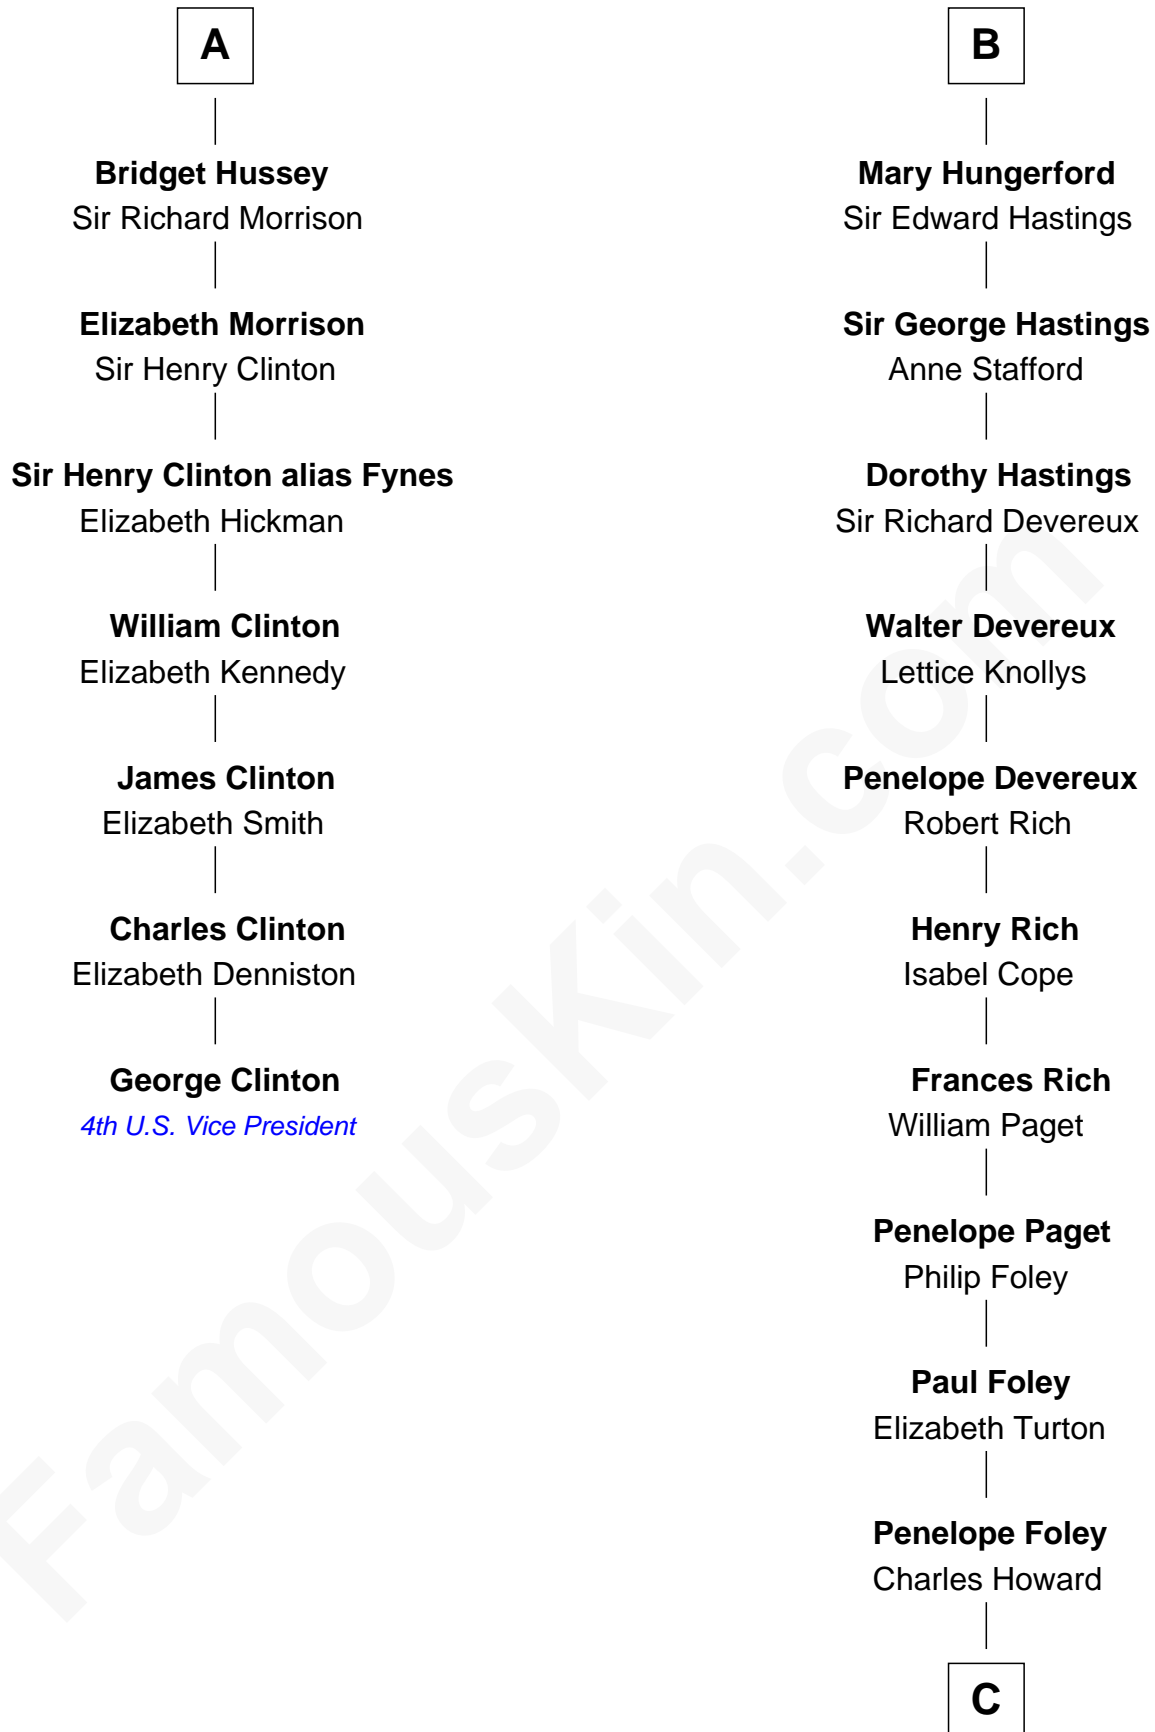

# FamousKin.com Relationship Chart of

**George Clinton**

*4th U.S. Vice President*

13th cousin 6 times removed of

**Charles Darwin**

*Theory of Evolution*

**C**

**Mary Howard**  
Erasmus Darwin

**Dr. Robert Waring Darwin**  
Susanna Wedgwood

**Charles Darwin**  
*Theory of Evolution*

FamousKin.com