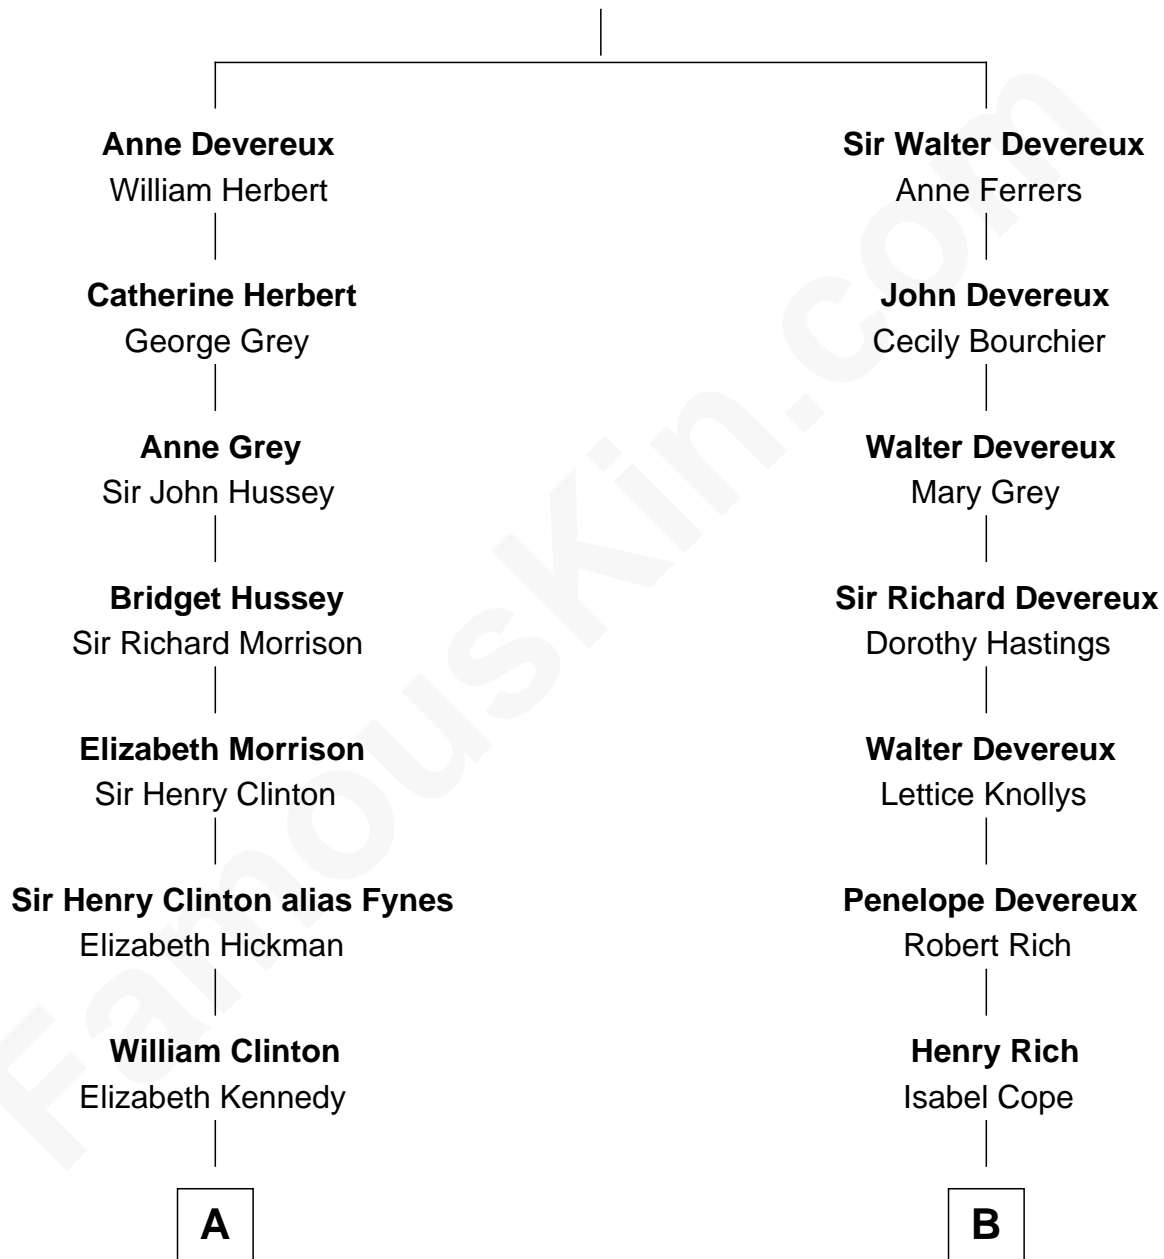

FamousKin.com Relationship Chart of

George Clinton

4th U.S. Vice President

9th cousin 4 times removed of

Charles Darwin

Theory of Evolution

Sir Walter Devereux

Elizabeth Merbery

A

James Clinton
Elizabeth Smith

Charles Clinton
Elizabeth Denniston

George Clinton
4th U.S. Vice President

B

Frances Rich
William Paget

Penelope Paget
Philip Foley

Paul Foley
Elizabeth Turton

Penelope Foley
Charles Howard

Mary Howard
Erasmus Darwin

Dr. Robert Waring Darwin
Susanna Wedgwood

Charles Darwin
Theory of Evolution