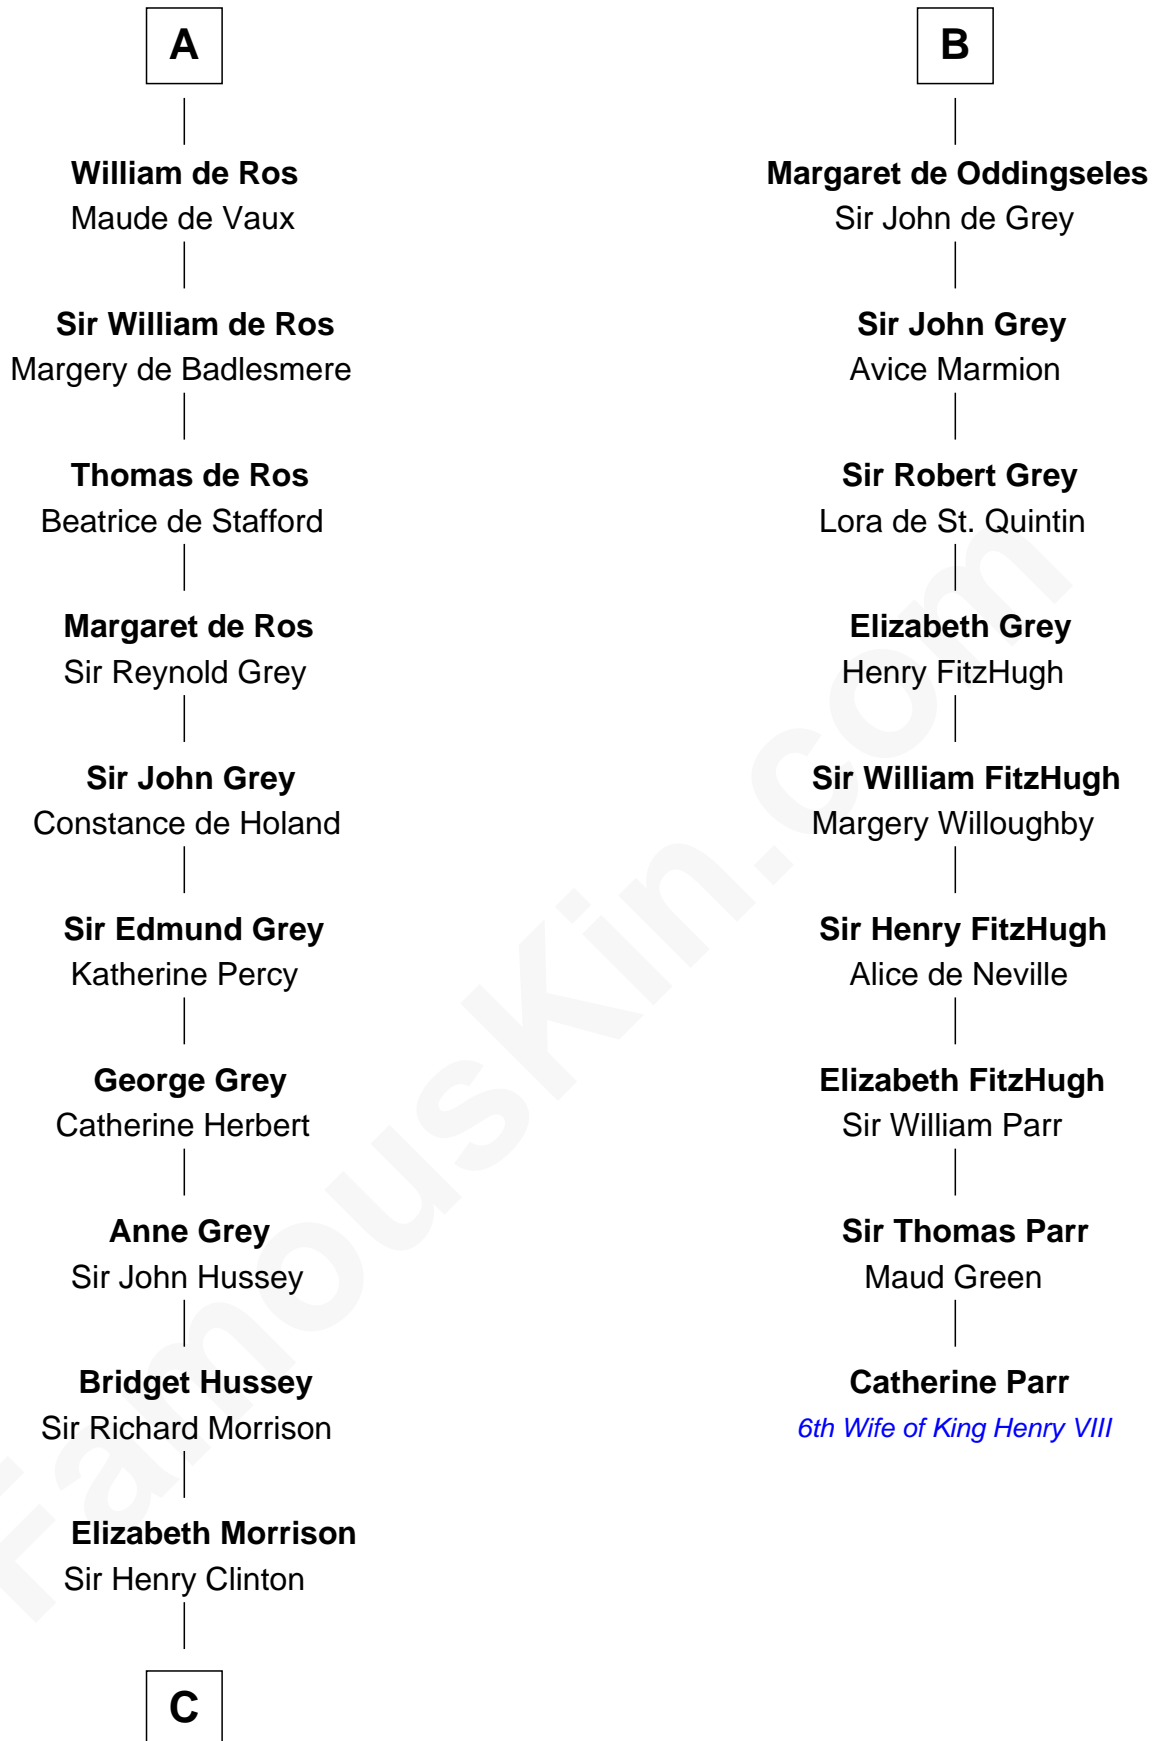

# FamousKin.com Relationship Chart of

**George Clinton**

*4th U.S. Vice President*

15th cousin 6 times removed of

**Catherine Parr**

*6th Wife of King Henry VIII*

**Gerard Flaitel**

-----

**C**

—  
**Sir Henry Clinton alias Fynes**

Elizabeth Hickman

—  
**William Clinton**

Elizabeth Kennedy

—  
**James Clinton**

Elizabeth Smith

—  
**Charles Clinton**

Elizabeth Denniston

—  
**George Clinton**

*4th U.S. Vice President*