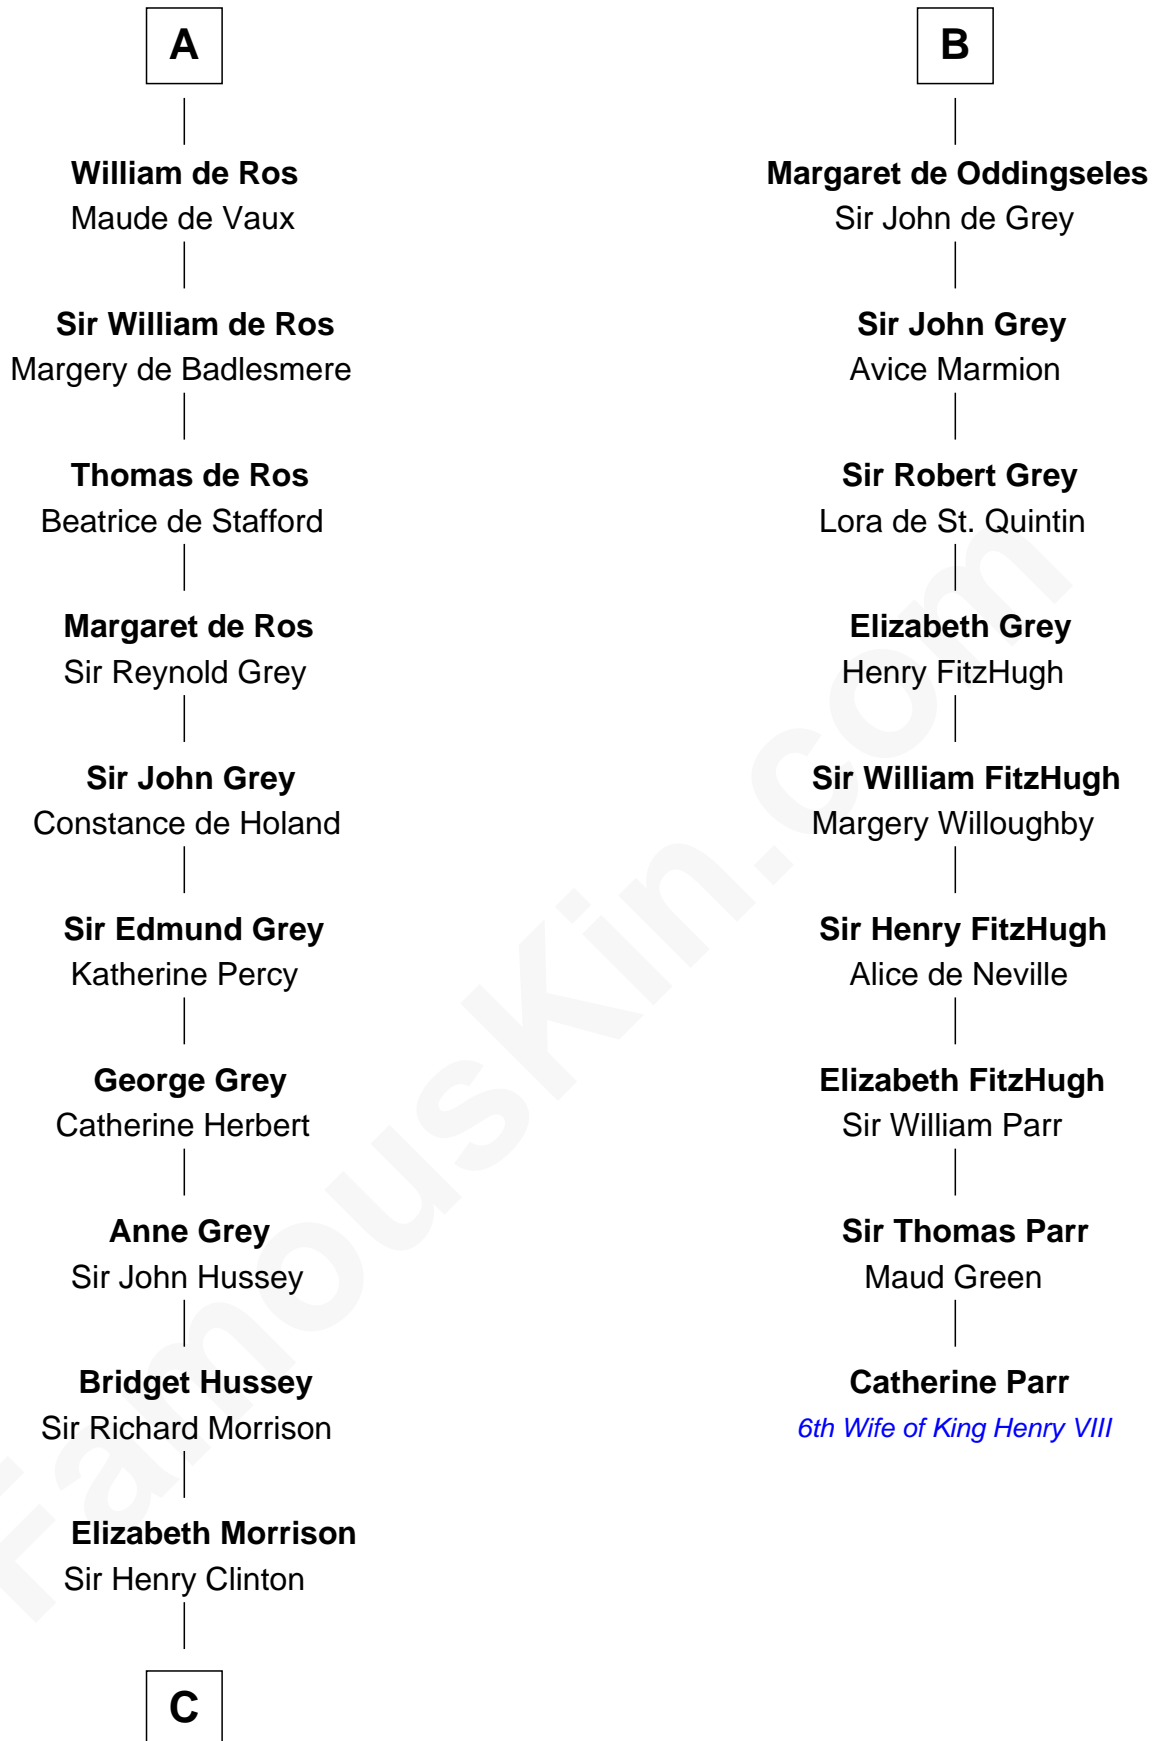

FamousKin.com Relationship Chart of

George Clinton

4th U.S. Vice President

15th cousin 6 times removed of

Catherine Parr

6th Wife of King Henry VIII

Osbern Giffard
Aveline de Crepon

C

—
Sir Henry Clinton alias Fynes

Elizabeth Hickman

—
William Clinton

Elizabeth Kennedy

—
James Clinton

Elizabeth Smith

—
Charles Clinton

Elizabeth Denniston

—
George Clinton

4th U.S. Vice President

FamousKin.com