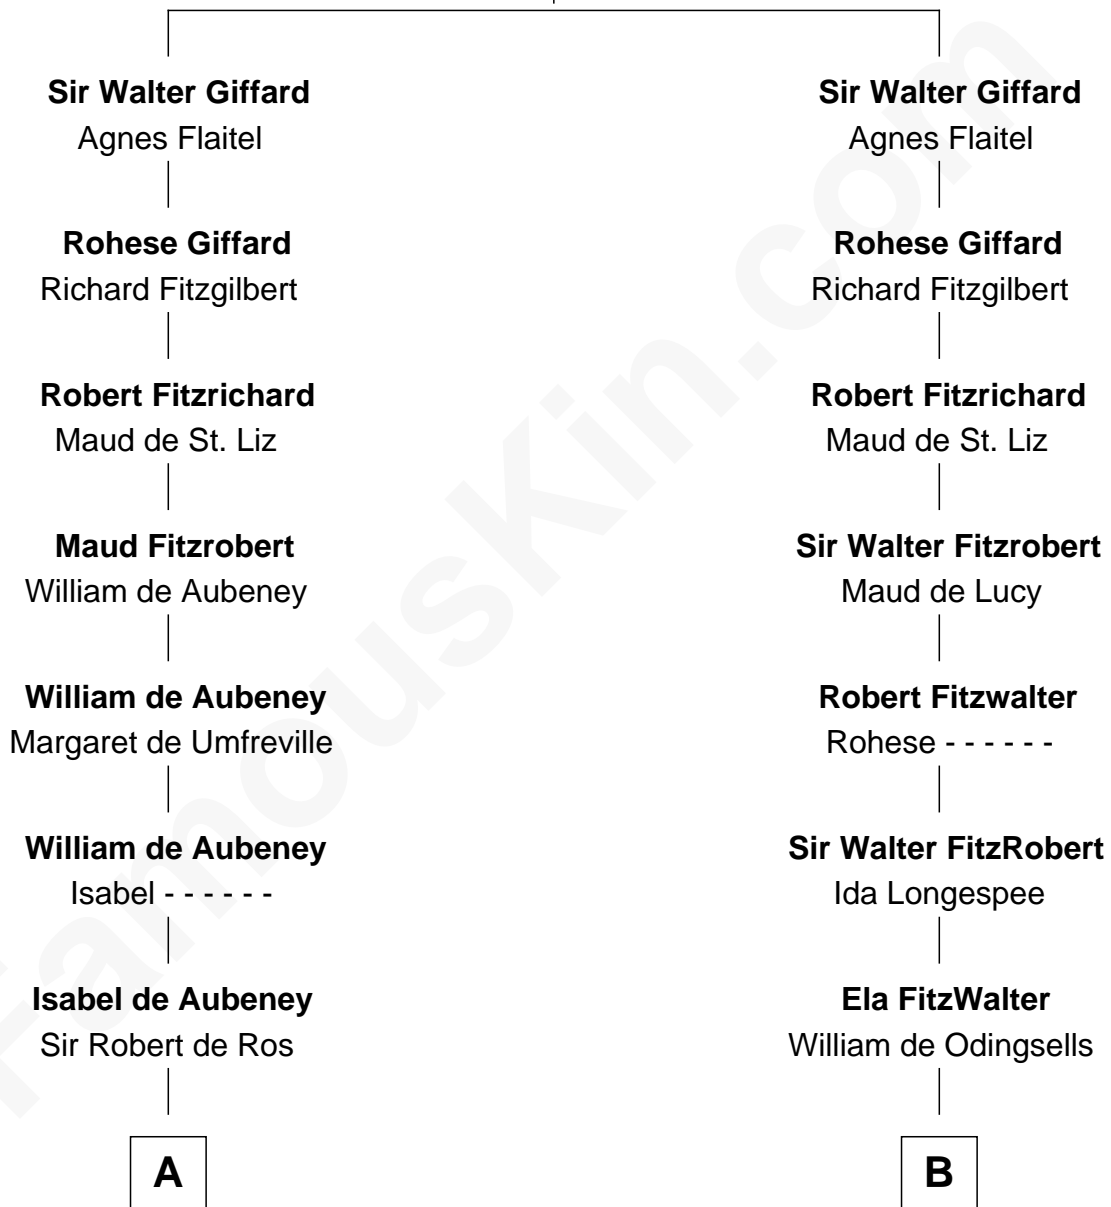

FamousKin.com Relationship Chart of

George Clinton

4th U.S. Vice President

15th cousin 6 times removed of

Catherine Parr

6th Wife of King Henry VIII

Osbern Giffard
Aveline de Crepon

C

—
Sir Henry Clinton alias Fynes

Elizabeth Hickman

—
William Clinton

Elizabeth Kennedy

—
James Clinton

Elizabeth Smith

—
Charles Clinton

Elizabeth Denniston

—
George Clinton

4th U.S. Vice President

FamousKin.com