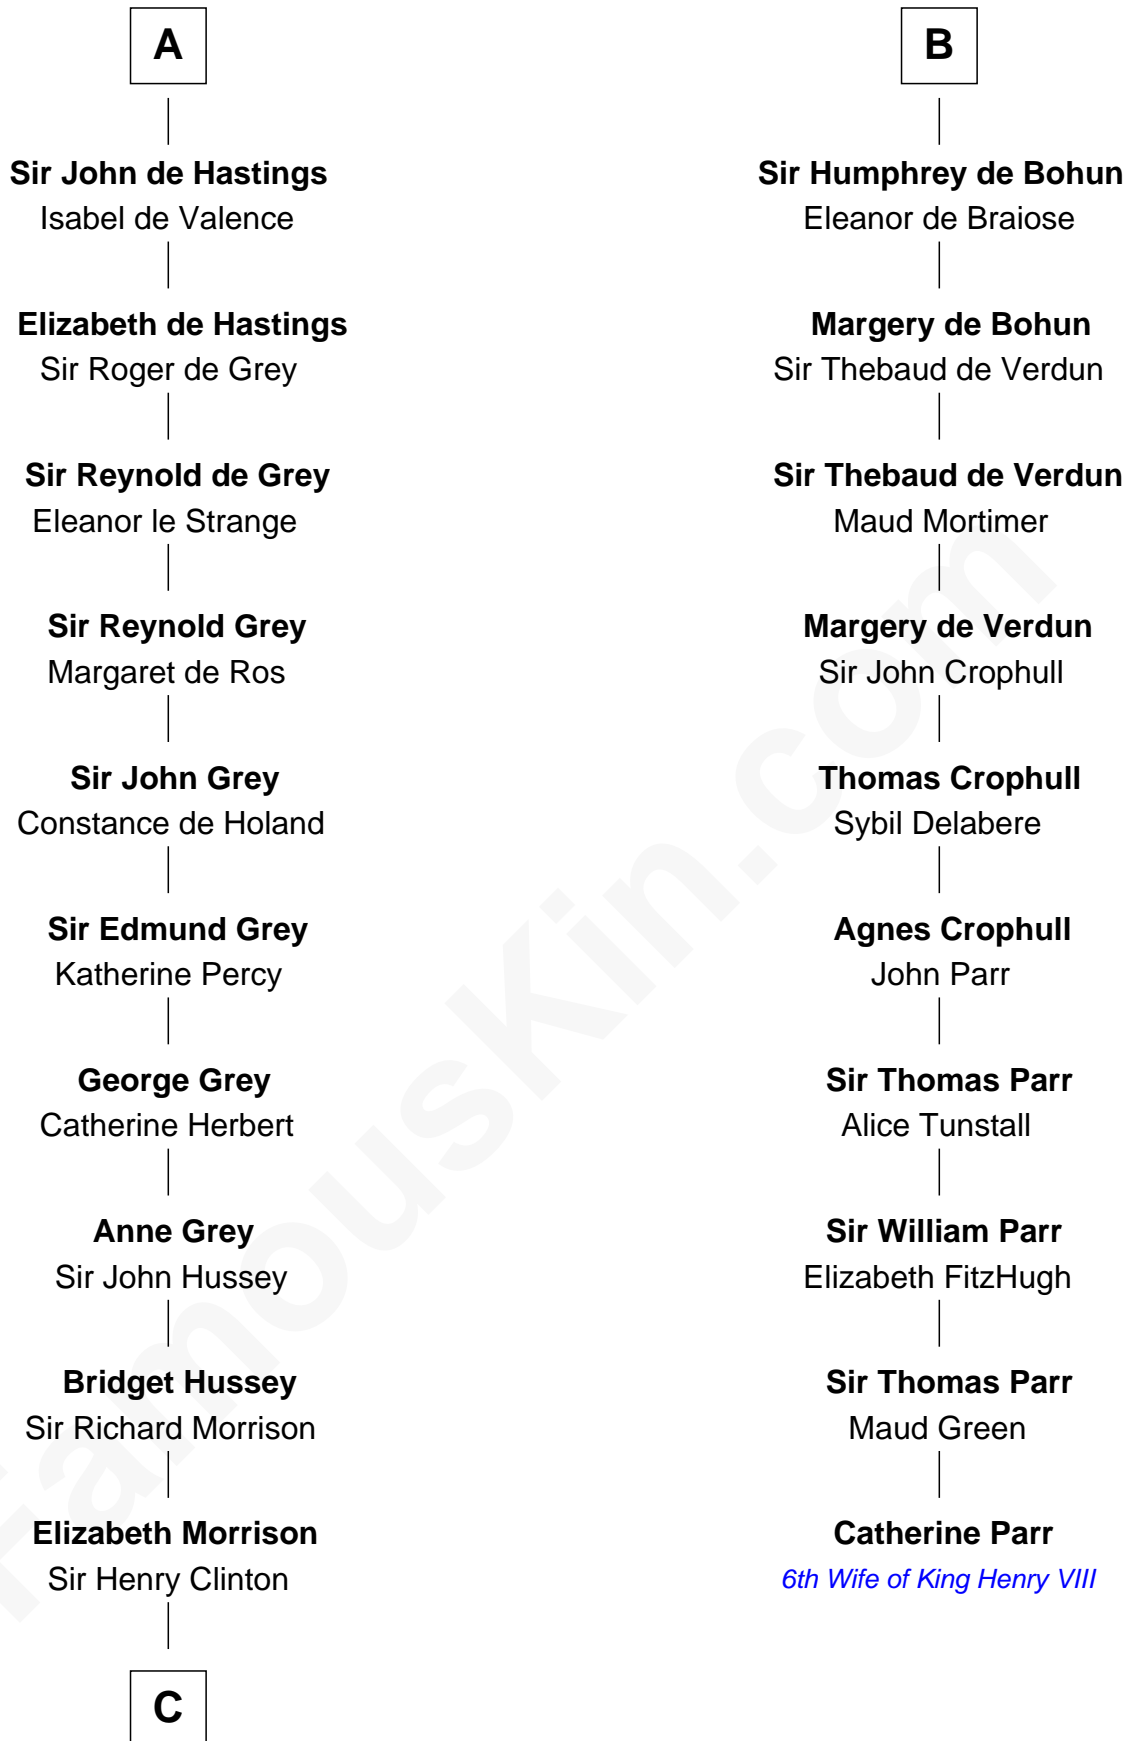

FamousKin.com Relationship Chart of

George Clinton

4th U.S. Vice President

16th cousin 5 times removed of

Catherine Parr

6th Wife of King Henry VIII

Edmund Ironside

C

—
Sir Henry Clinton alias Fynes

Elizabeth Hickman

—
William Clinton

Elizabeth Kennedy

—
James Clinton

Elizabeth Smith

—
Charles Clinton

Elizabeth Denniston