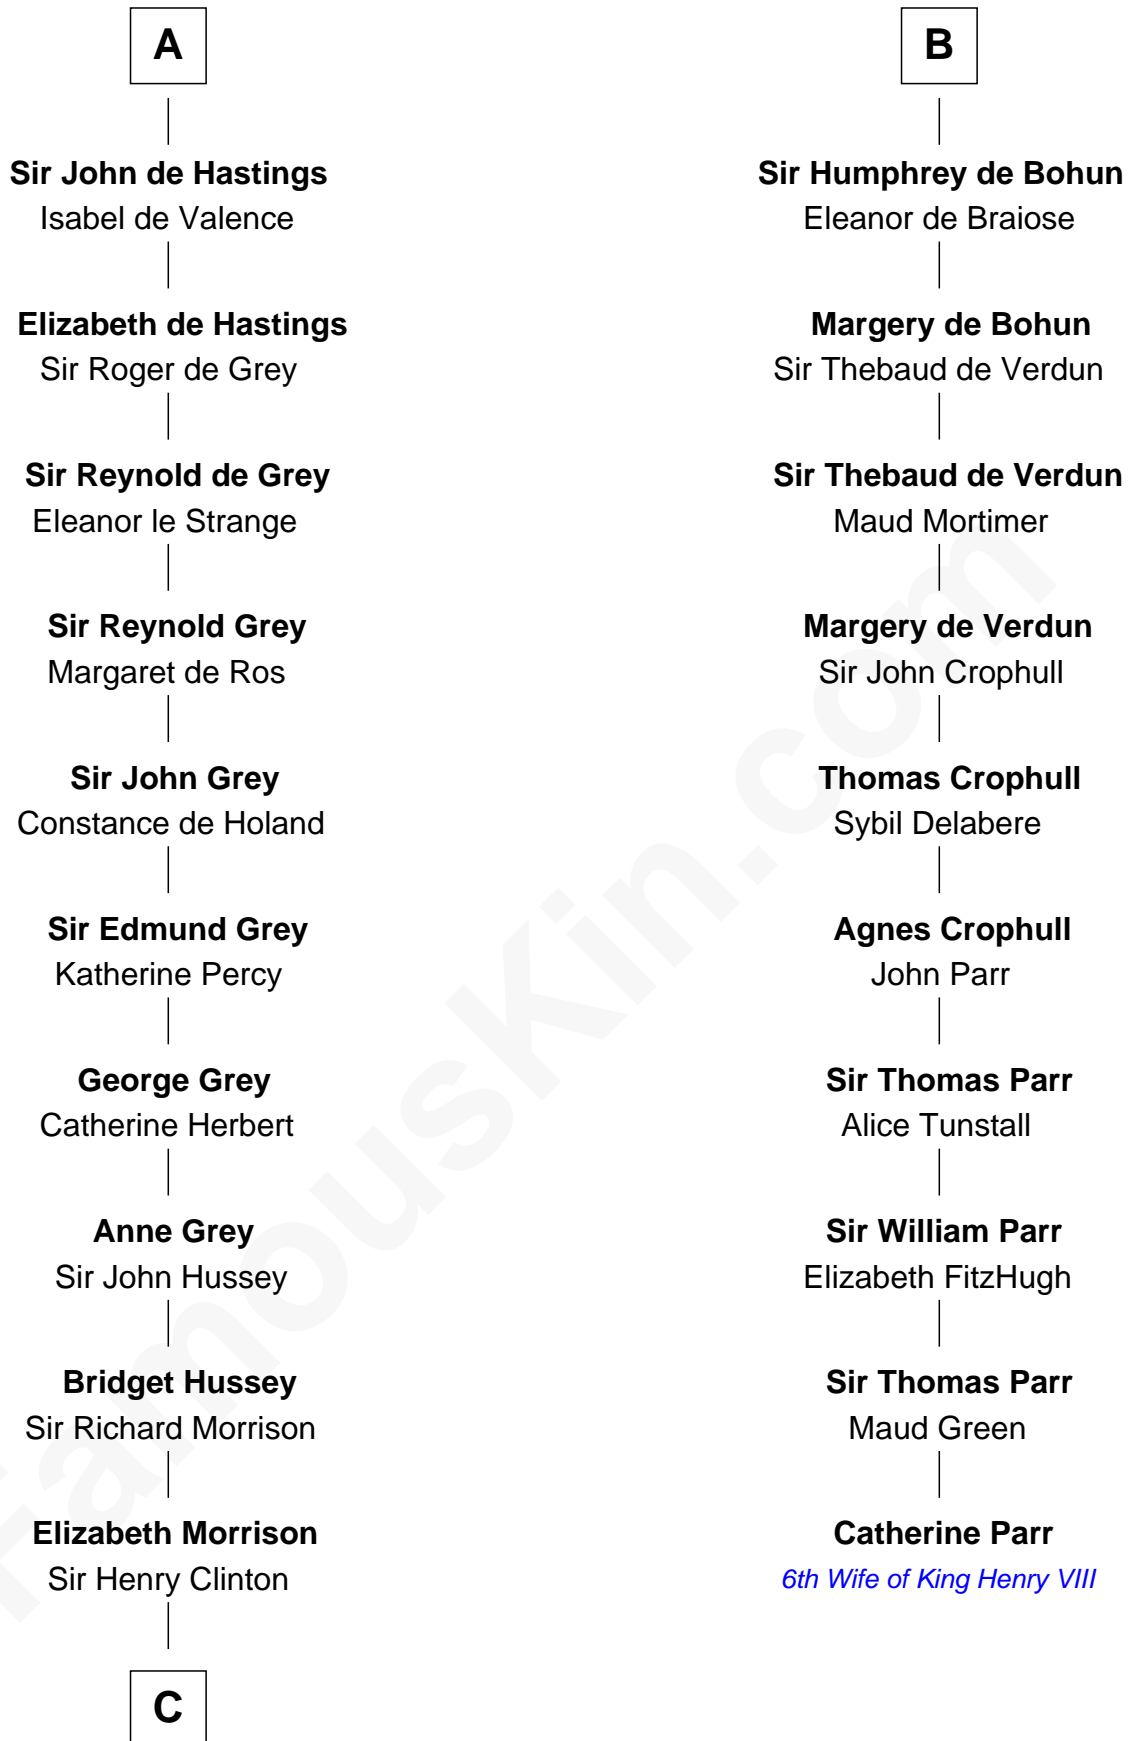

# FamousKin.com Relationship Chart of

**George Clinton**

*4th U.S. Vice President*

16th cousin 5 times removed of

**Catherine Parr**

*6th Wife of King Henry VIII*

**C**

—  
**Sir Henry Clinton alias Fynes**

Elizabeth Hickman

—  
**William Clinton**

Elizabeth Kennedy

—  
**James Clinton**

Elizabeth Smith

—  
**Charles Clinton**

Elizabeth Denniston

—  
**George Clinton**

*4th U.S. Vice President*

FamousKin.com