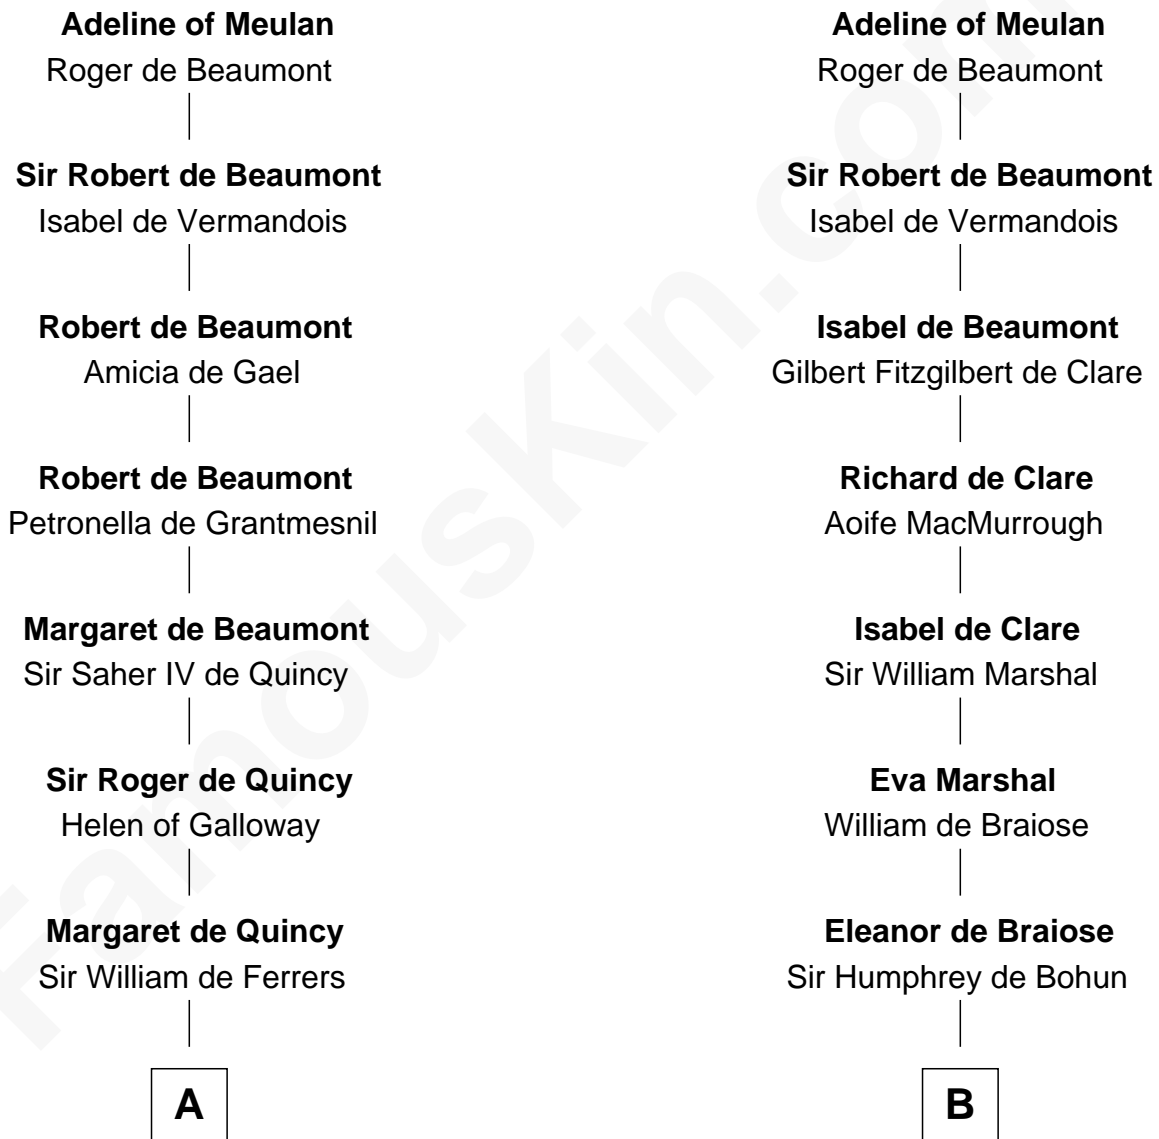

# FamousKin.com Relationship Chart of

**George Clinton**

*4th U.S. Vice President*

15th cousin 6 times removed of

**Catherine Parr**

*6th Wife of King Henry VIII*

**Waleran I of Meulan**

Adela - - - - -

**C**

—  
**Sir Henry Clinton alias Fynes**

Elizabeth Hickman

—  
**William Clinton**

Elizabeth Kennedy

—  
**James Clinton**

Elizabeth Smith

—  
**Charles Clinton**

Elizabeth Denniston

—  
**George Clinton**

*4th U.S. Vice President*

FamousKin.com