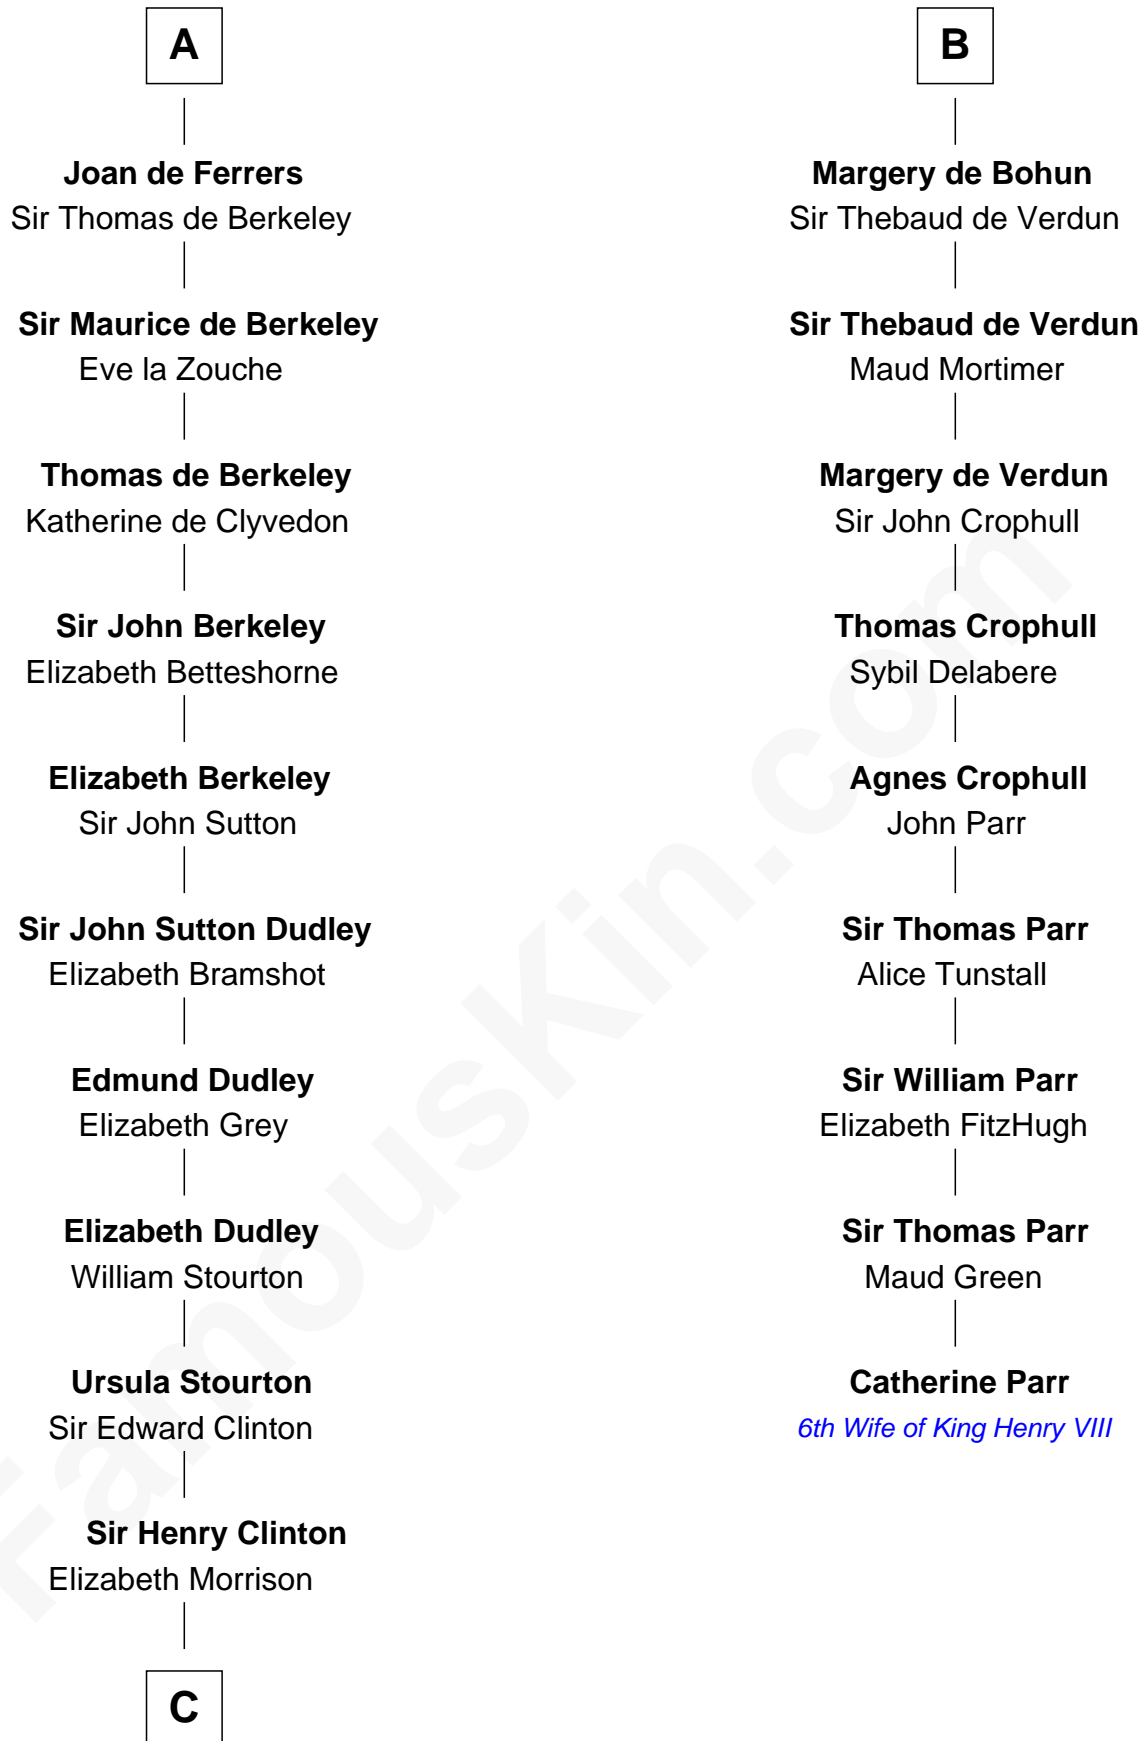

# FamousKin.com Relationship Chart of

**George Clinton**

*4th U.S. Vice President*

15th cousin 6 times removed of

**Catherine Parr**

*6th Wife of King Henry VIII*

**Waleran I of Meulan**

Adela - - - - -

**C**

—  
**Sir Henry Clinton alias Fynes**

Elizabeth Hickman

—  
**William Clinton**

Elizabeth Kennedy

—  
**James Clinton**

Elizabeth Smith

—  
**Charles Clinton**

Elizabeth Denniston

—  
**George Clinton**

*4th U.S. Vice President*

FamousKin.com