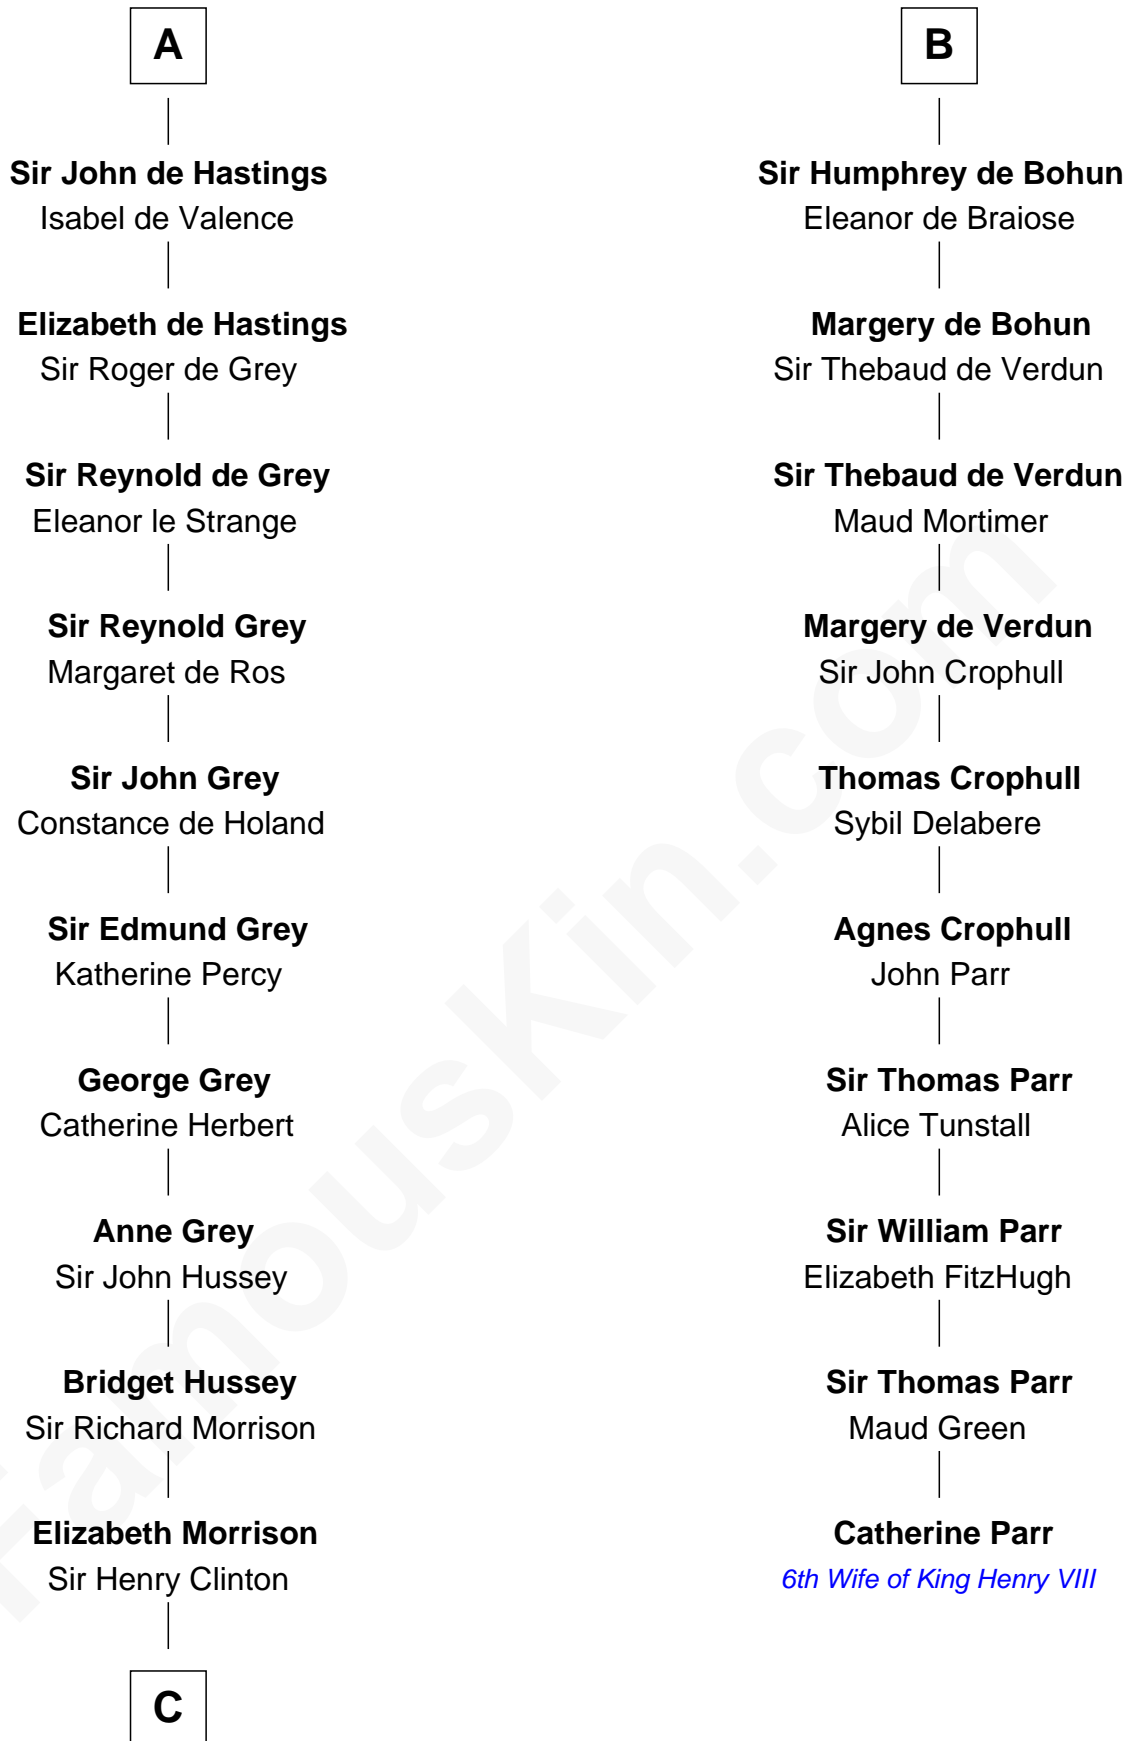

FamousKin.com Relationship Chart of

George Clinton

4th U.S. Vice President

16th cousin 5 times removed of

Catherine Parr

6th Wife of King Henry VIII

Eustace I of Boulogne

Mathilde of Louvain

C

—
Sir Henry Clinton alias Fynes

Elizabeth Hickman

—
William Clinton

Elizabeth Kennedy

—
James Clinton

Elizabeth Smith

—
Charles Clinton

Elizabeth Denniston

—
George Clinton

4th U.S. Vice President

FamousKin.com