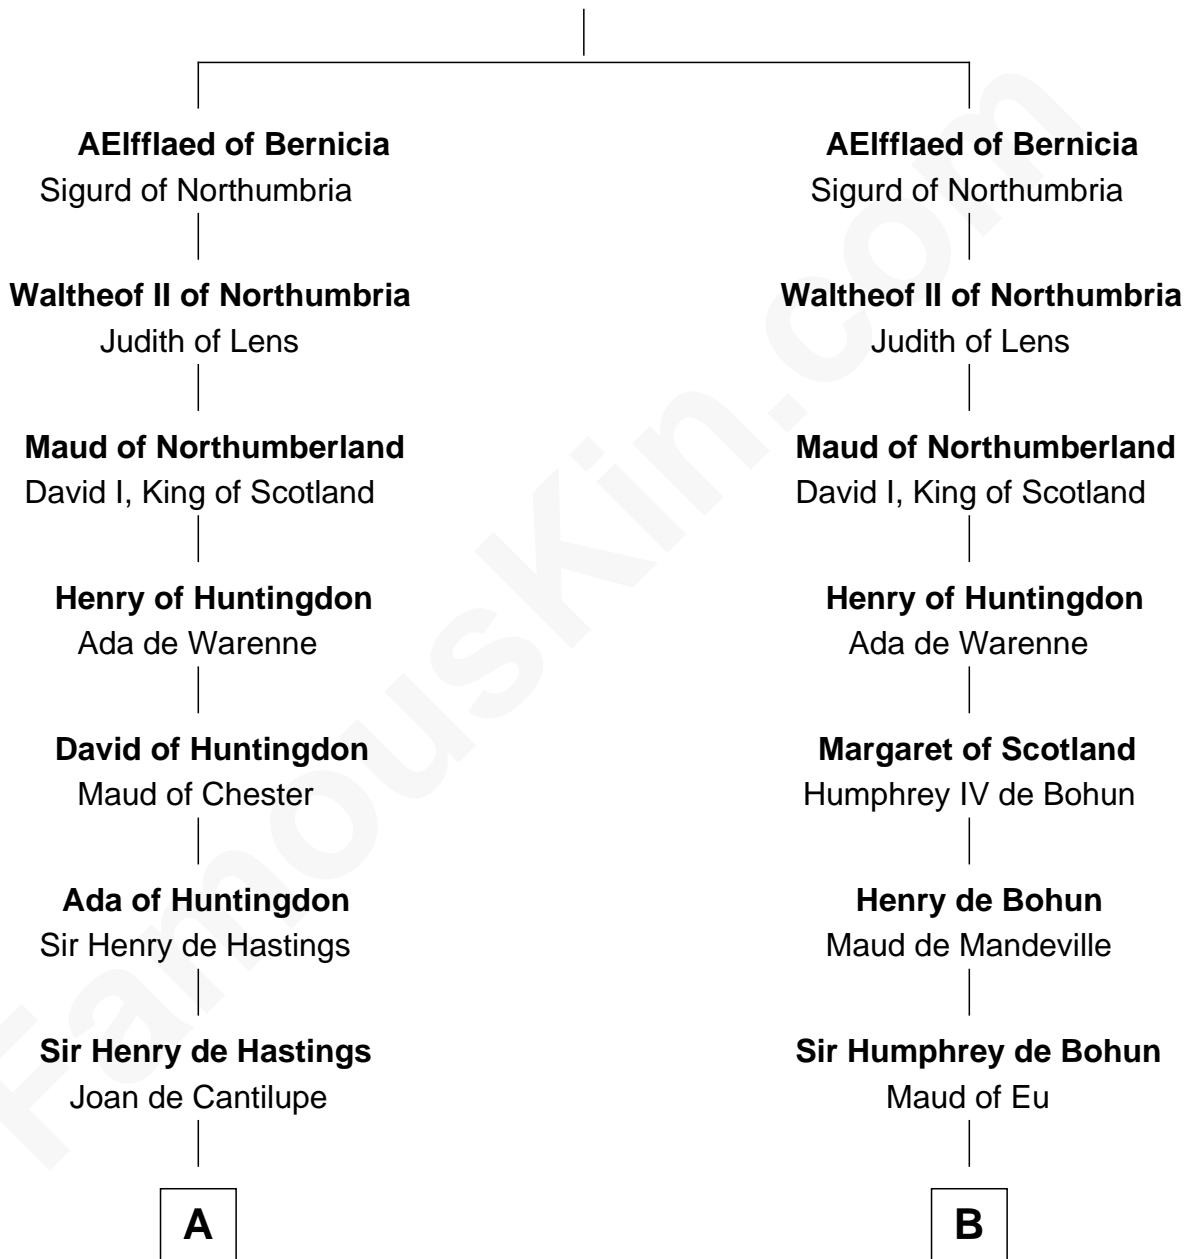

FamousKin.com Relationship Chart of

George Clinton

4th U.S. Vice President

16th cousin 5 times removed of

Catherine Parr

6th Wife of King Henry VIII

Ealdred of Bernicia

C

—
Sir Henry Clinton alias Fynes

Elizabeth Hickman

—
William Clinton

Elizabeth Kennedy

—
James Clinton

Elizabeth Smith

—
Charles Clinton

Elizabeth Denniston

—
George Clinton

4th U.S. Vice President

FamousKin.com