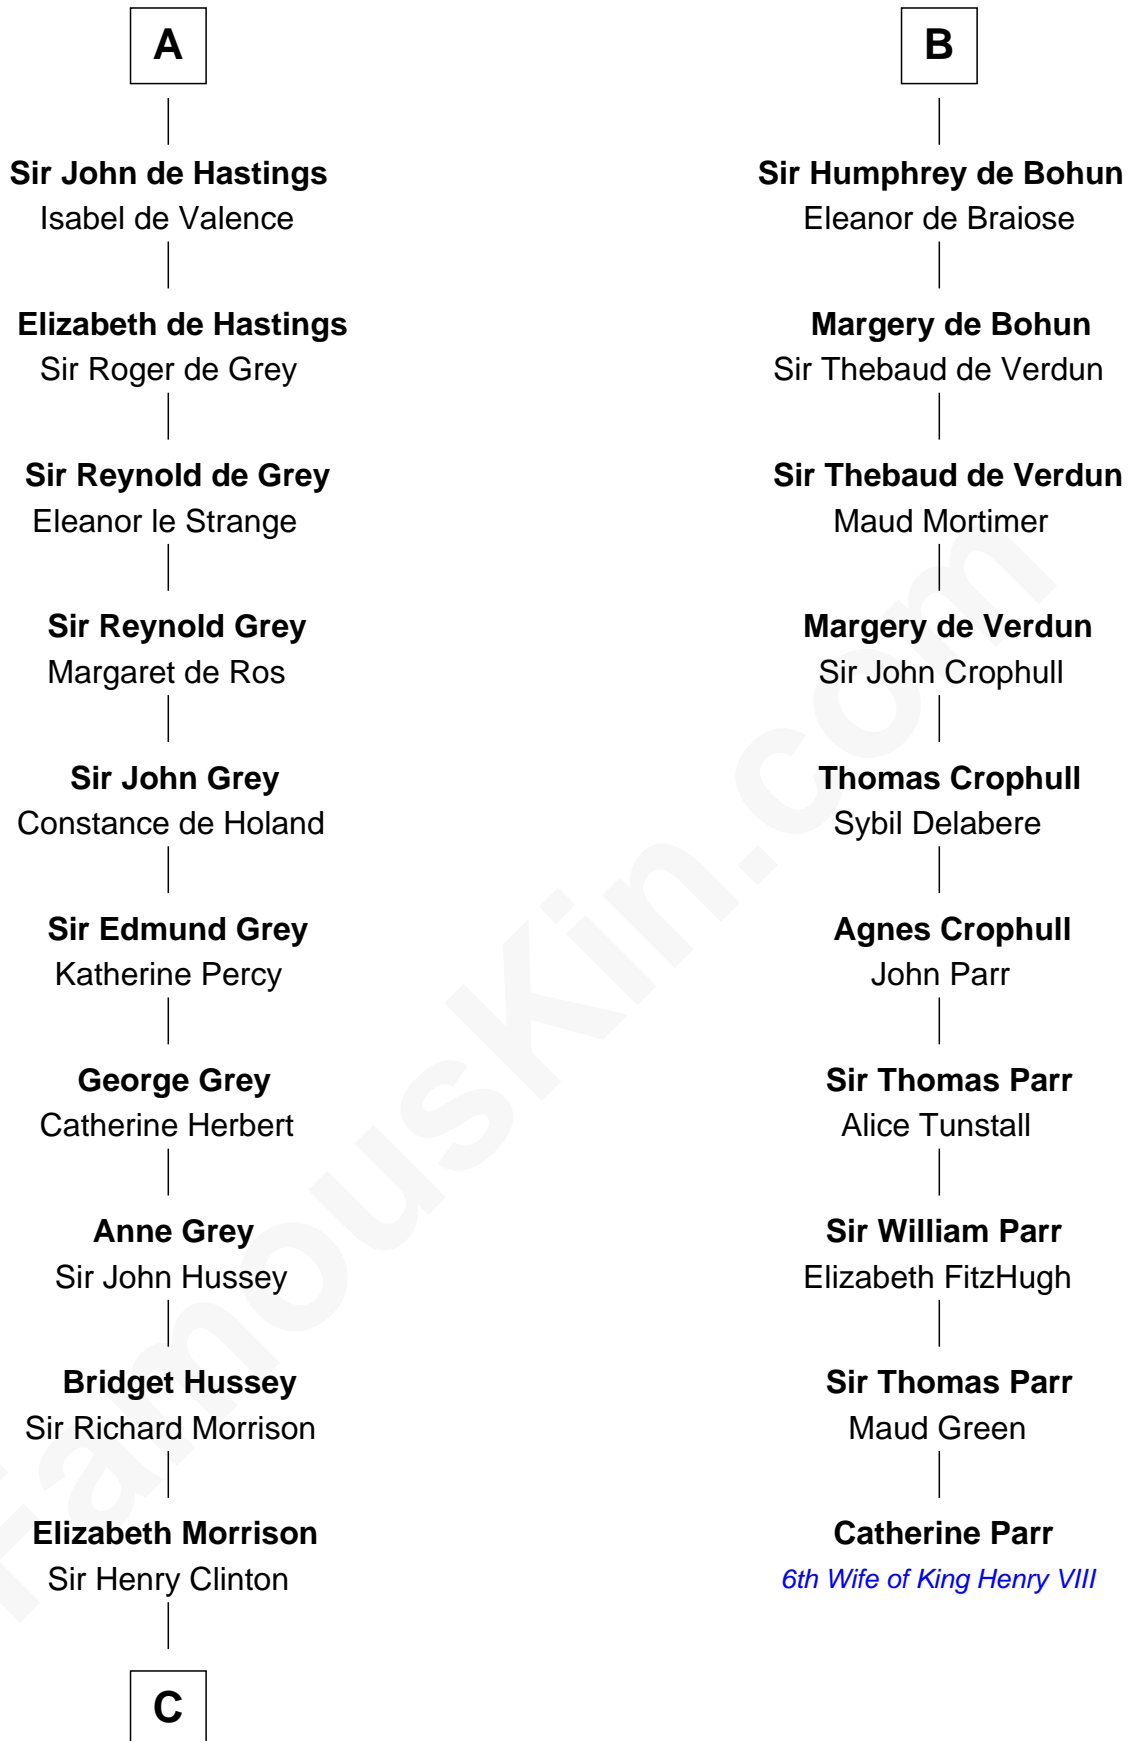

FamousKin.com Relationship Chart of

George Clinton

4th U.S. Vice President

16th cousin 5 times removed of

Catherine Parr

6th Wife of King Henry VIII

Ealdred of Bernicia

C

—
Sir Henry Clinton alias Fynes

Elizabeth Hickman

—
William Clinton

Elizabeth Kennedy

—
James Clinton

Elizabeth Smith

—
Charles Clinton

Elizabeth Denniston