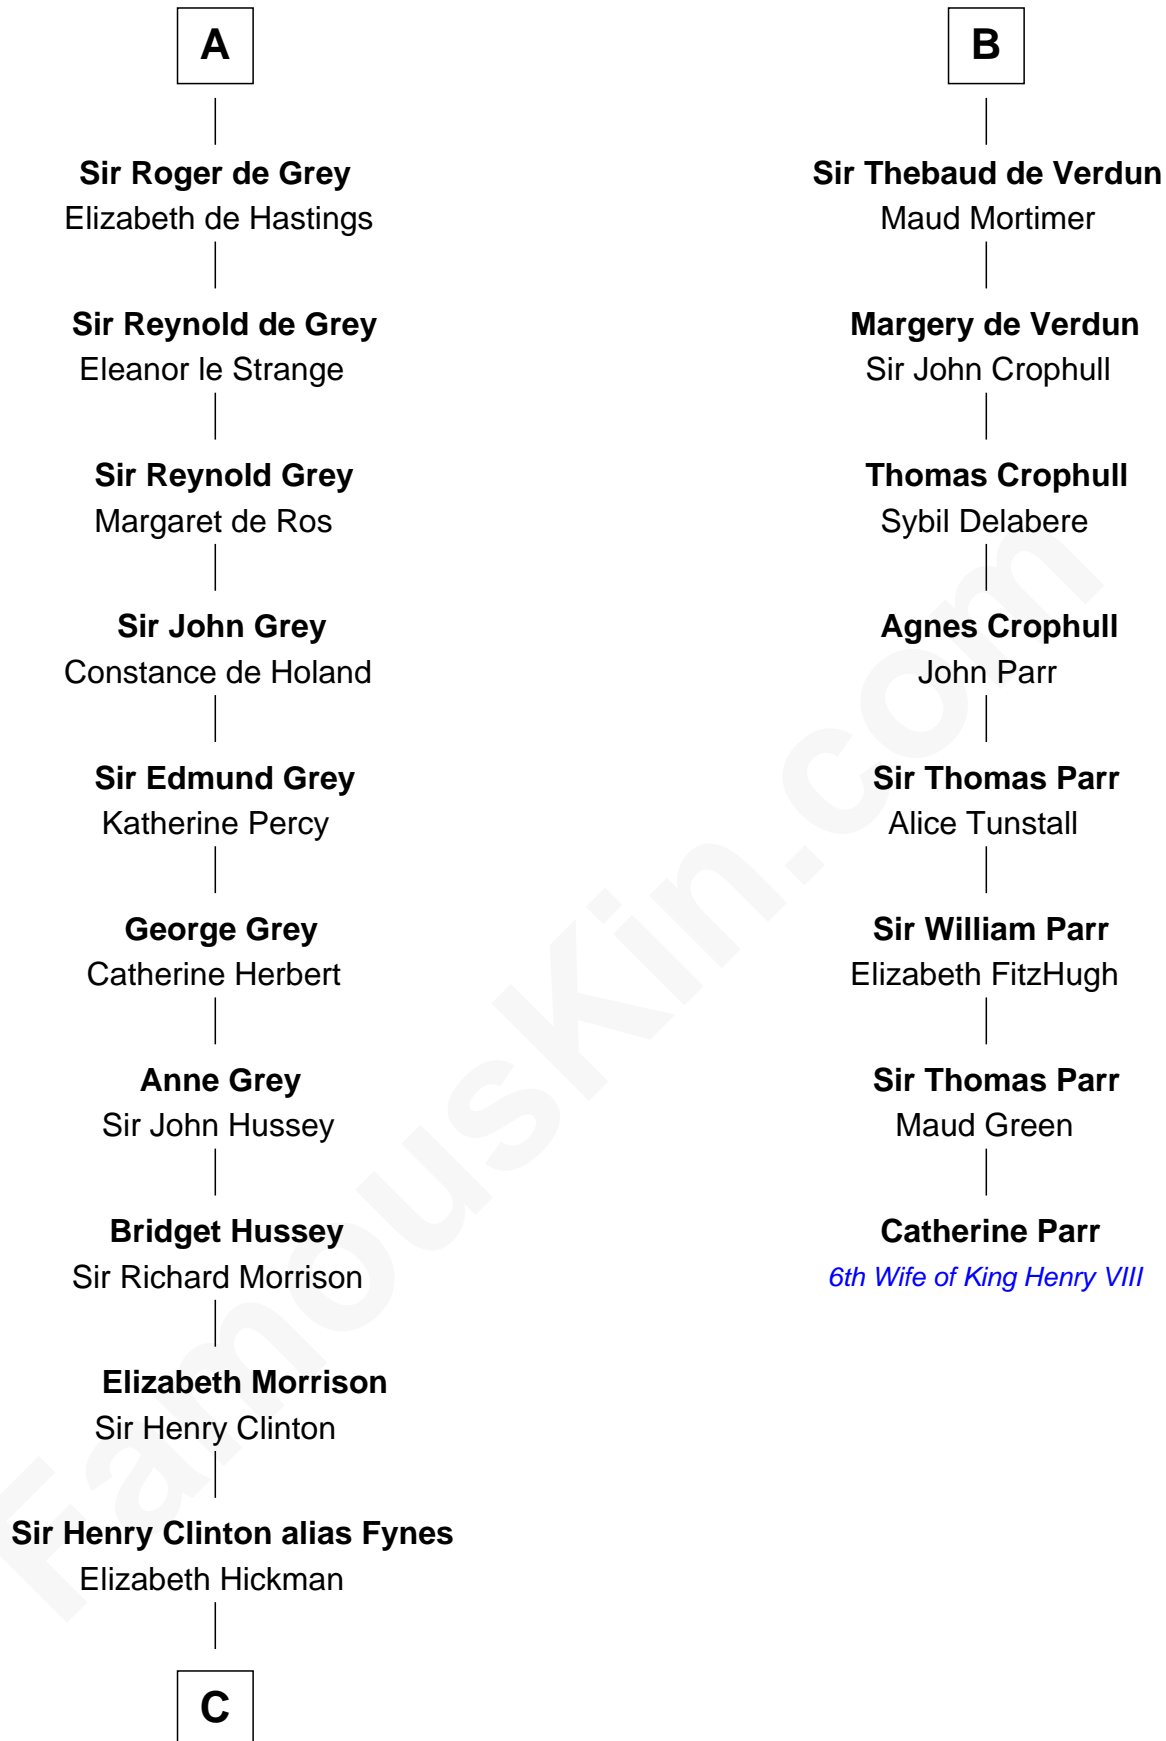

# FamousKin.com Relationship Chart of

**George Clinton**

*4th U.S. Vice President*

14th cousin 6 times removed of

**Catherine Parr**

*6th Wife of King Henry VIII*

**Walter of Gloucester**

**C**

—  
**William Clinton**  
Elizabeth Kennedy

—  
**James Clinton**  
Elizabeth Smith

—  
**Charles Clinton**  
Elizabeth Denniston

—  
**George Clinton**  
*4th U.S. Vice President*

FamousKin.com