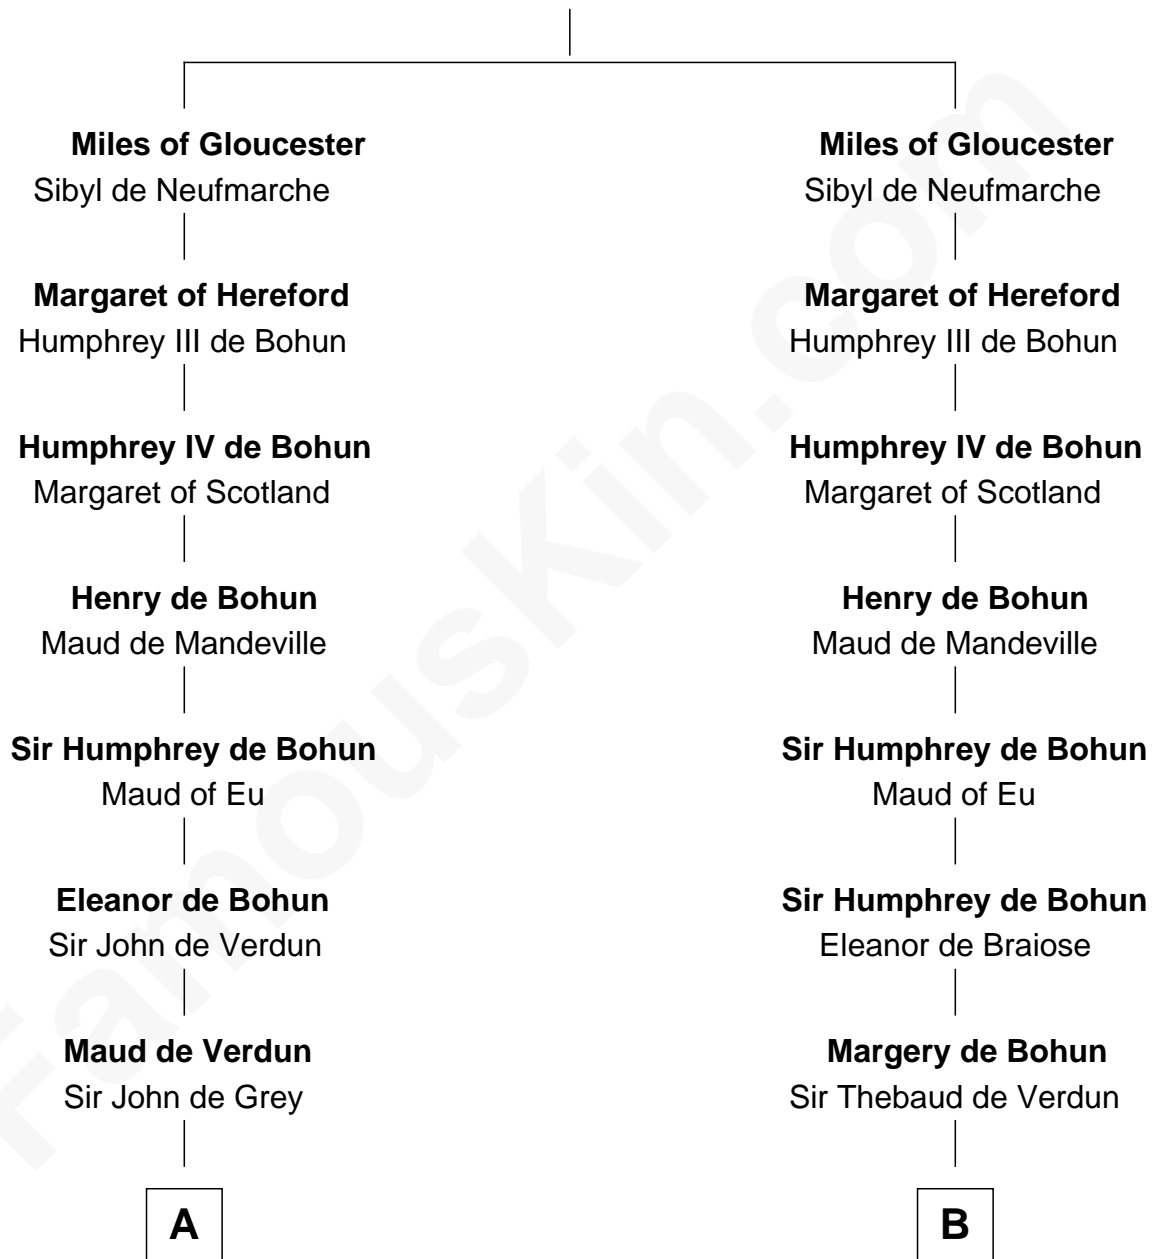

# FamousKin.com Relationship Chart of

**George Clinton**

*4th U.S. Vice President*

14th cousin 6 times removed of

**Catherine Parr**

*6th Wife of King Henry VIII*

**Walter of Gloucester**

**C**

—  
**William Clinton**  
Elizabeth Kennedy

—  
**James Clinton**  
Elizabeth Smith

—  
**Charles Clinton**  
Elizabeth Denniston

—  
**George Clinton**  
*4th U.S. Vice President*

FamousKin.com