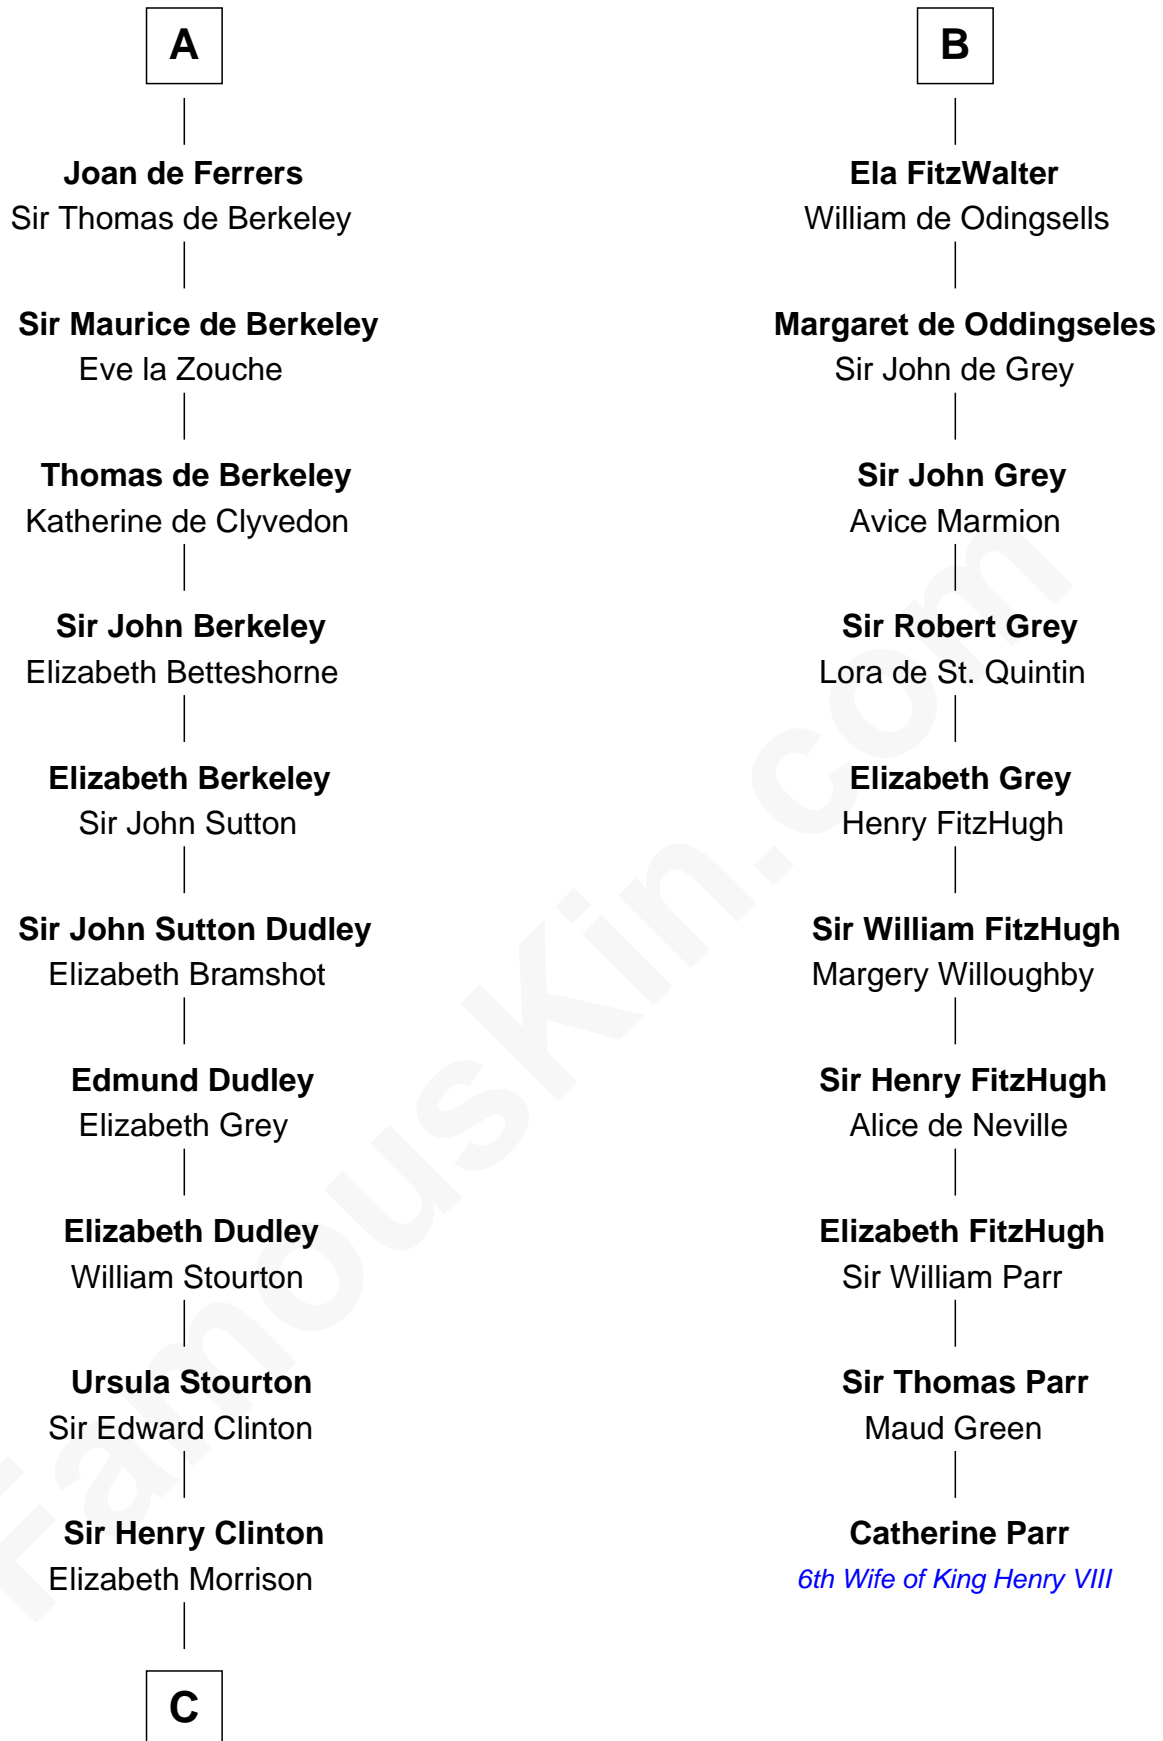

# FamousKin.com Relationship Chart of

**George Clinton**

*4th U.S. Vice President*

16th cousin 5 times removed of

**Catherine Parr**

*6th Wife of King Henry VIII*

**C**

—  
**Sir Henry Clinton alias Fynes**

Elizabeth Hickman

—  
**William Clinton**

Elizabeth Kennedy

—  
**James Clinton**

Elizabeth Smith

—  
**Charles Clinton**

Elizabeth Denniston

—  
**George Clinton**

*4th U.S. Vice President*

FamousKin.com