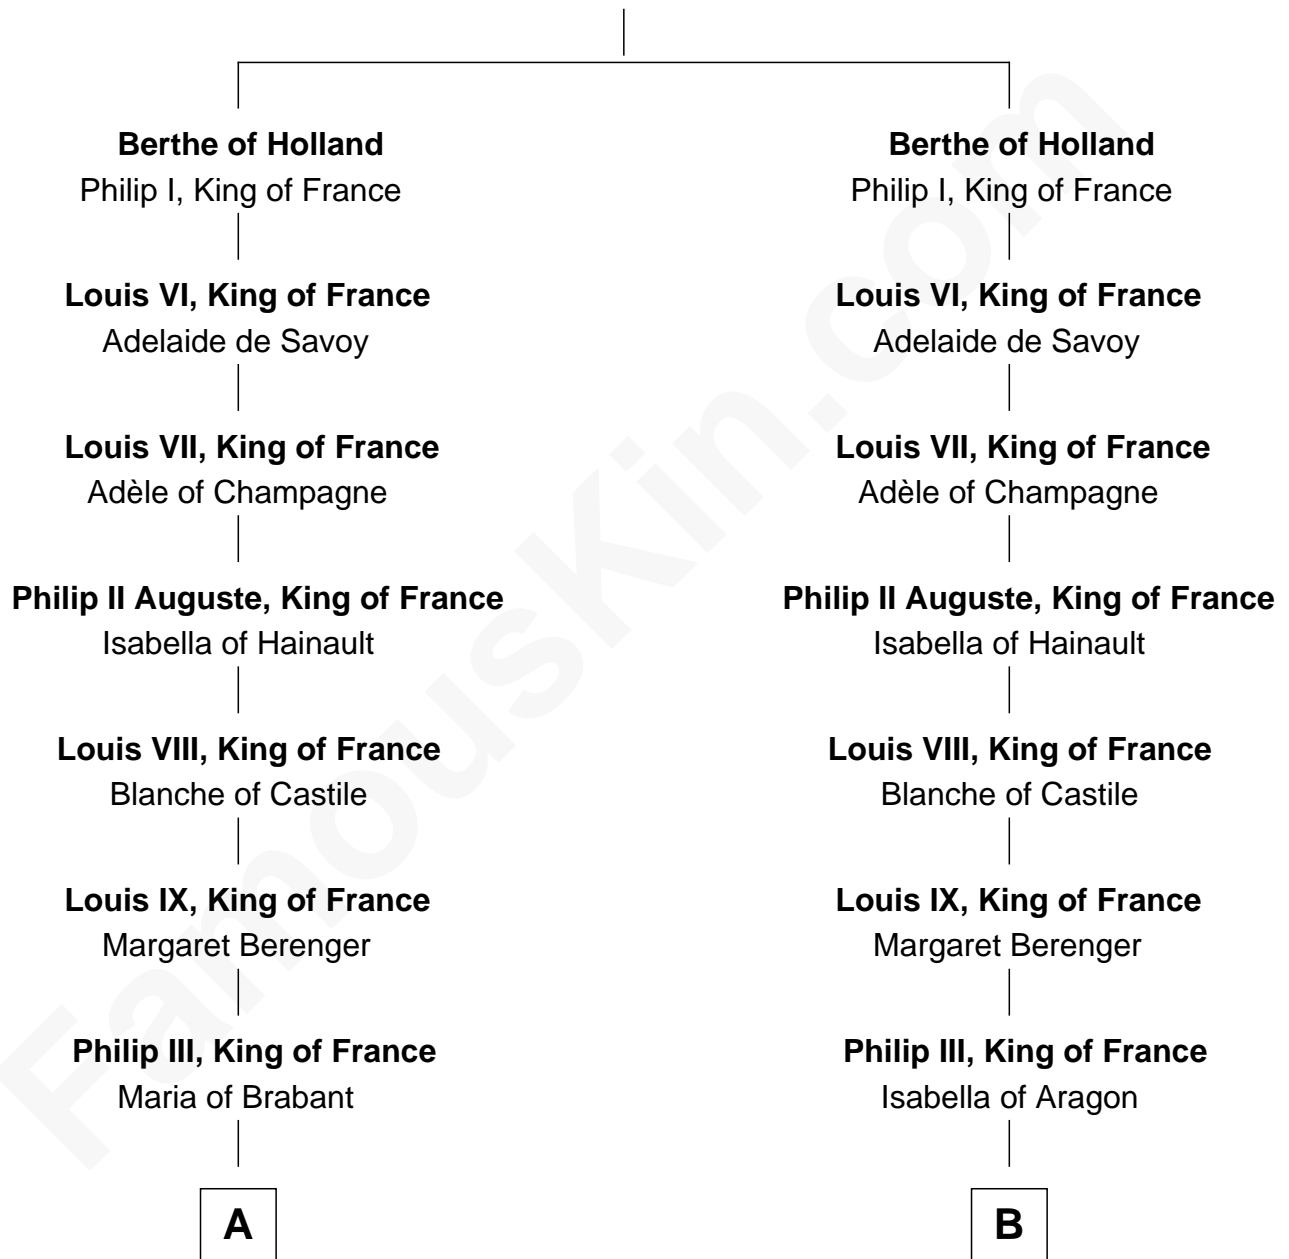

FamousKin.com Relationship Chart of

George Clinton

4th U.S. Vice President

16th cousin 5 times removed of

Catherine Parr

6th Wife of King Henry VIII

Florent I of Holland

Gertrude of Saxony

C

—
Sir Henry Clinton alias Fynes

Elizabeth Hickman

—
William Clinton

Elizabeth Kennedy

—
James Clinton

Elizabeth Smith

—
Charles Clinton

Elizabeth Denniston

—
George Clinton

4th U.S. Vice President