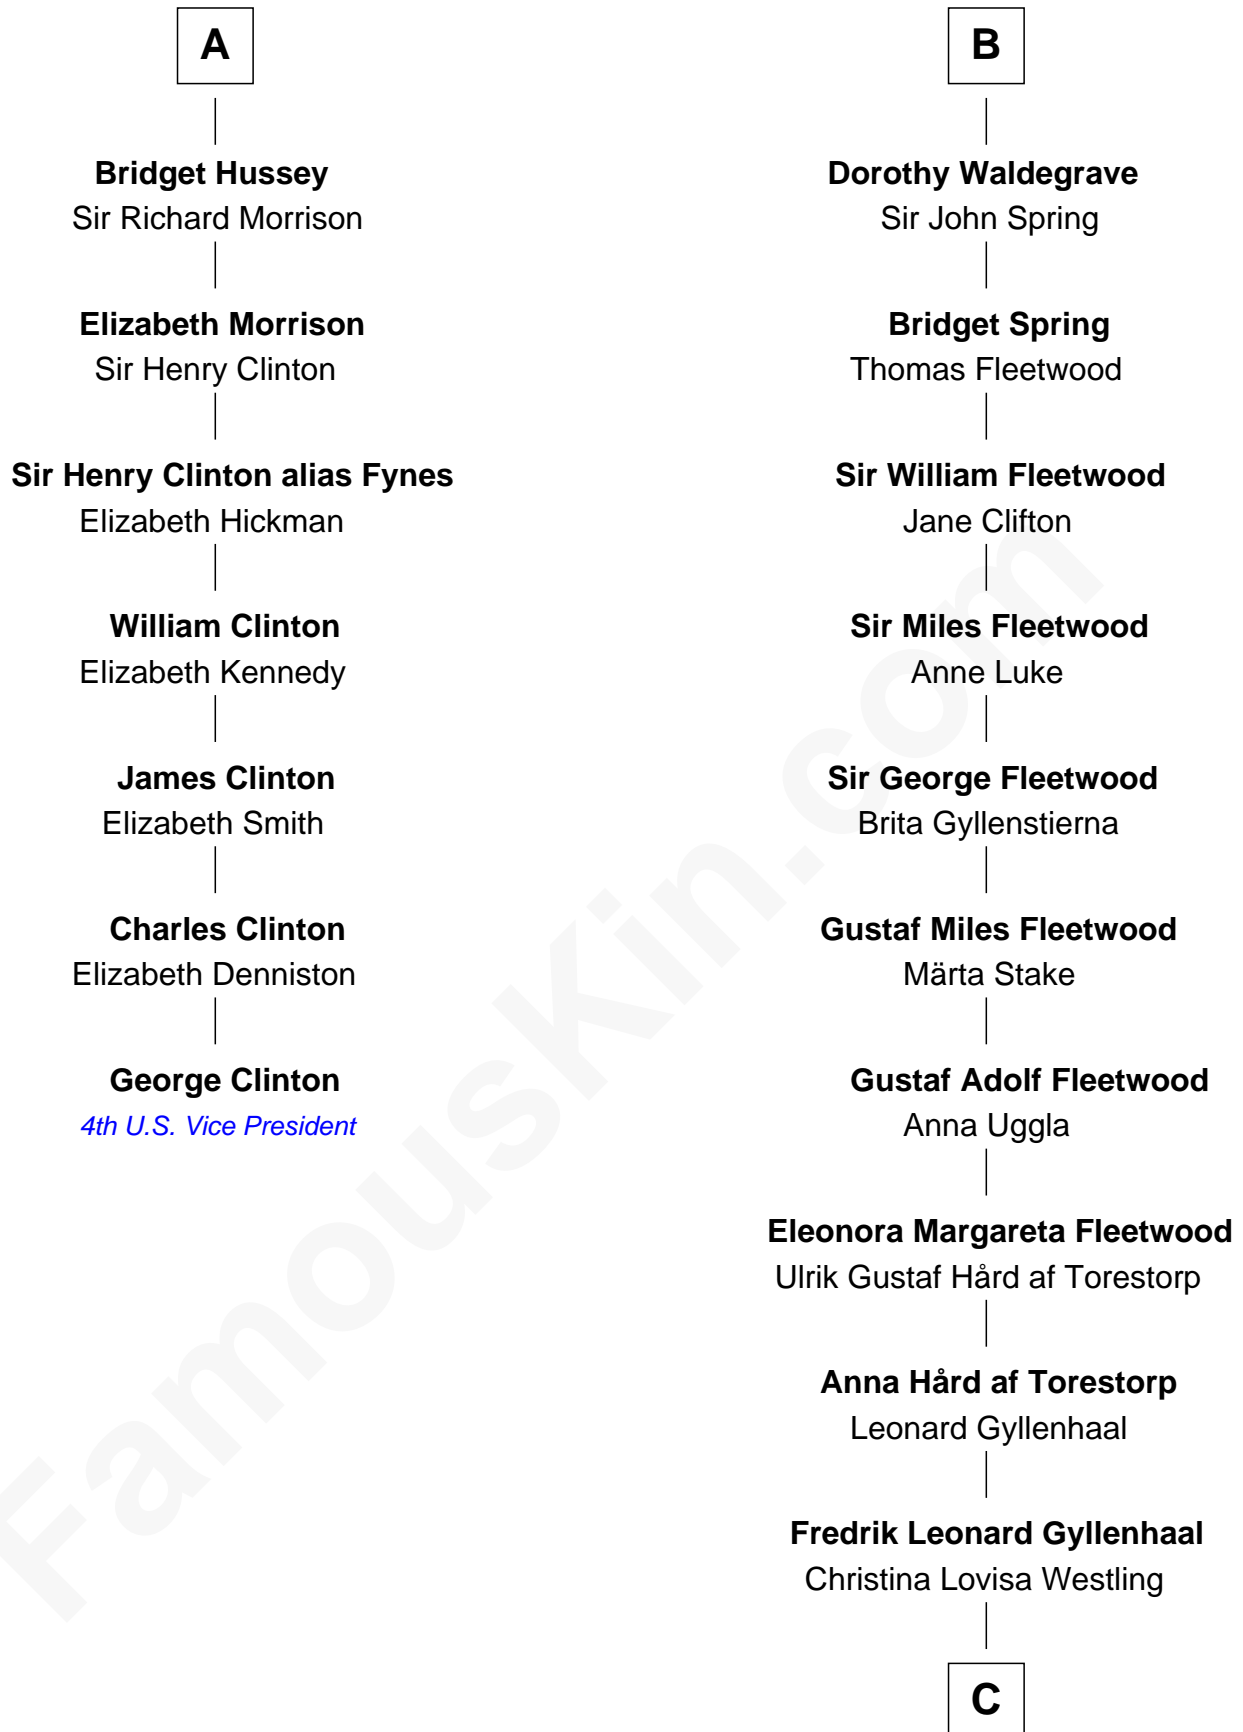

# FamousKin.com Relationship Chart of

**George Clinton**

*4th U.S. Vice President*

13th cousin 8 times removed of

**Maggie Gyllenhaal**

*Movie Actress*

**William de Ros**  
Maude de Vaux

**Sir William de Ros**  
Margery de Badlesmere

**Thomas de Ros**  
Beatrice de Stafford

**Margaret de Ros**  
Sir Reynold Grey

**Sir John Grey**  
Constance de Holand

**Sir Edmund Grey**  
Katherine Percy

**George Grey**  
Catherine Herbert

**Anne Grey**  
Sir John Hussey

**A**

**Agnes de Ros**  
Pain de Tibetot

**Sir John de Tibetot**  
Margaret de Badlesmere

**Sir Robert de Tibetot**  
Margaret Deincourt

**Elizabeth de Tibetot**  
Sir Philip le Despencer

**Margery Despencer**  
Sir Roger Wentworth

**Henry Wentworth**  
Elizabeth Howard

**Margery Wentworth**  
Sir William Waldegrave

**B**

**C**

Anders Leonard Gyllenhaal

Selma Amanda Nelson

Leonard Ephraim Gyllenhaal

Philo Pendleton