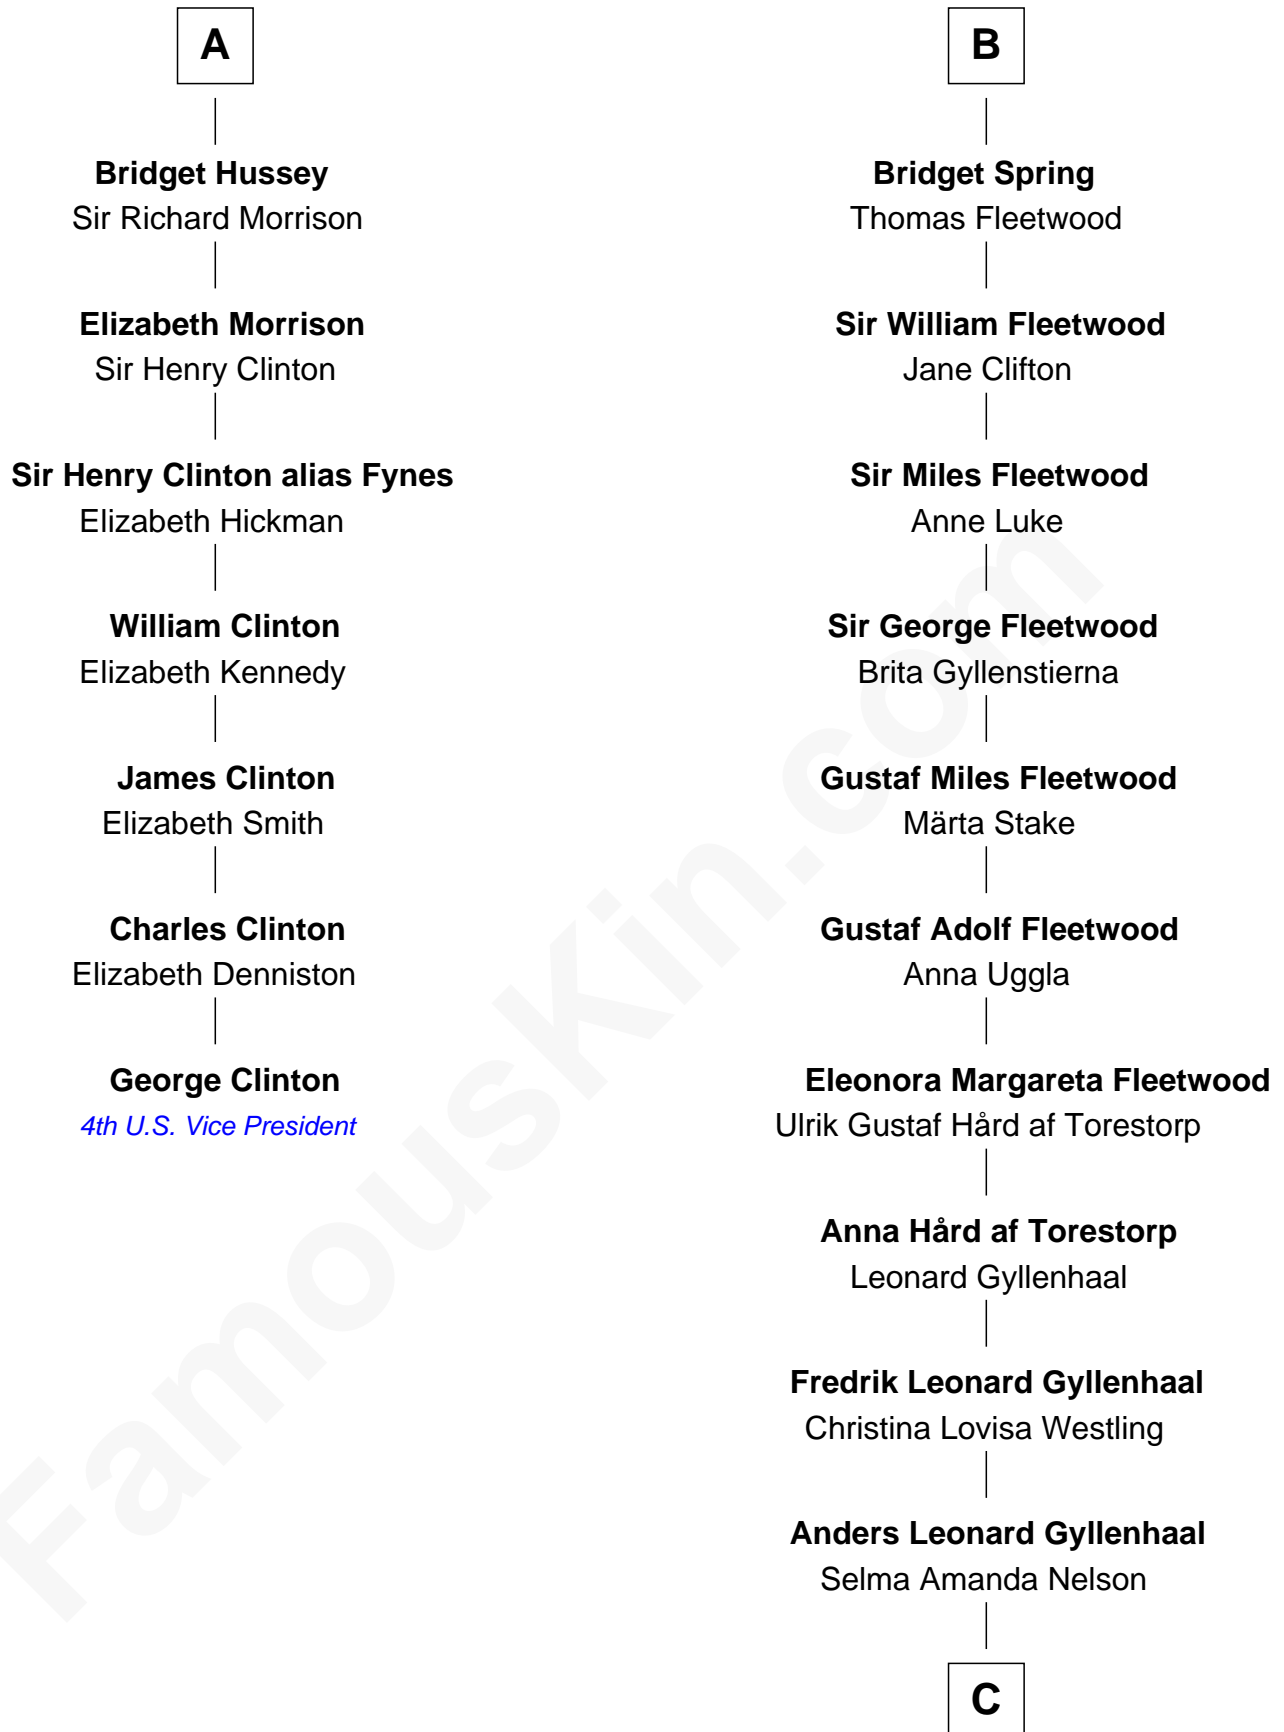

FamousKin.com Relationship Chart of

George Clinton

4th U.S. Vice President

13th cousin 7 times removed of

Maggie Gyllenhaal

Movie Actress

Bartholomew de Badlesmere

Margaret de Clare

Sir Edmund Grey

Katherine Percy

George Grey

Catherine Herbert

Anne Grey

Sir John Hussey

A

Margaret de Badlesmere

Sir John de Tibetot

Sir Robert de Tibetot

Margaret Deincourt

Elizabeth de Tibetot

Sir Philip le Despencer

Margery Despencer

Sir Roger Wentworth

Henry Wentworth

Elizabeth Howard

Margery Wentworth

Sir William Waldegrave

Dorothy Waldegrave

Sir John Spring

B

C

Leonard Ephraim Gyllenhaal