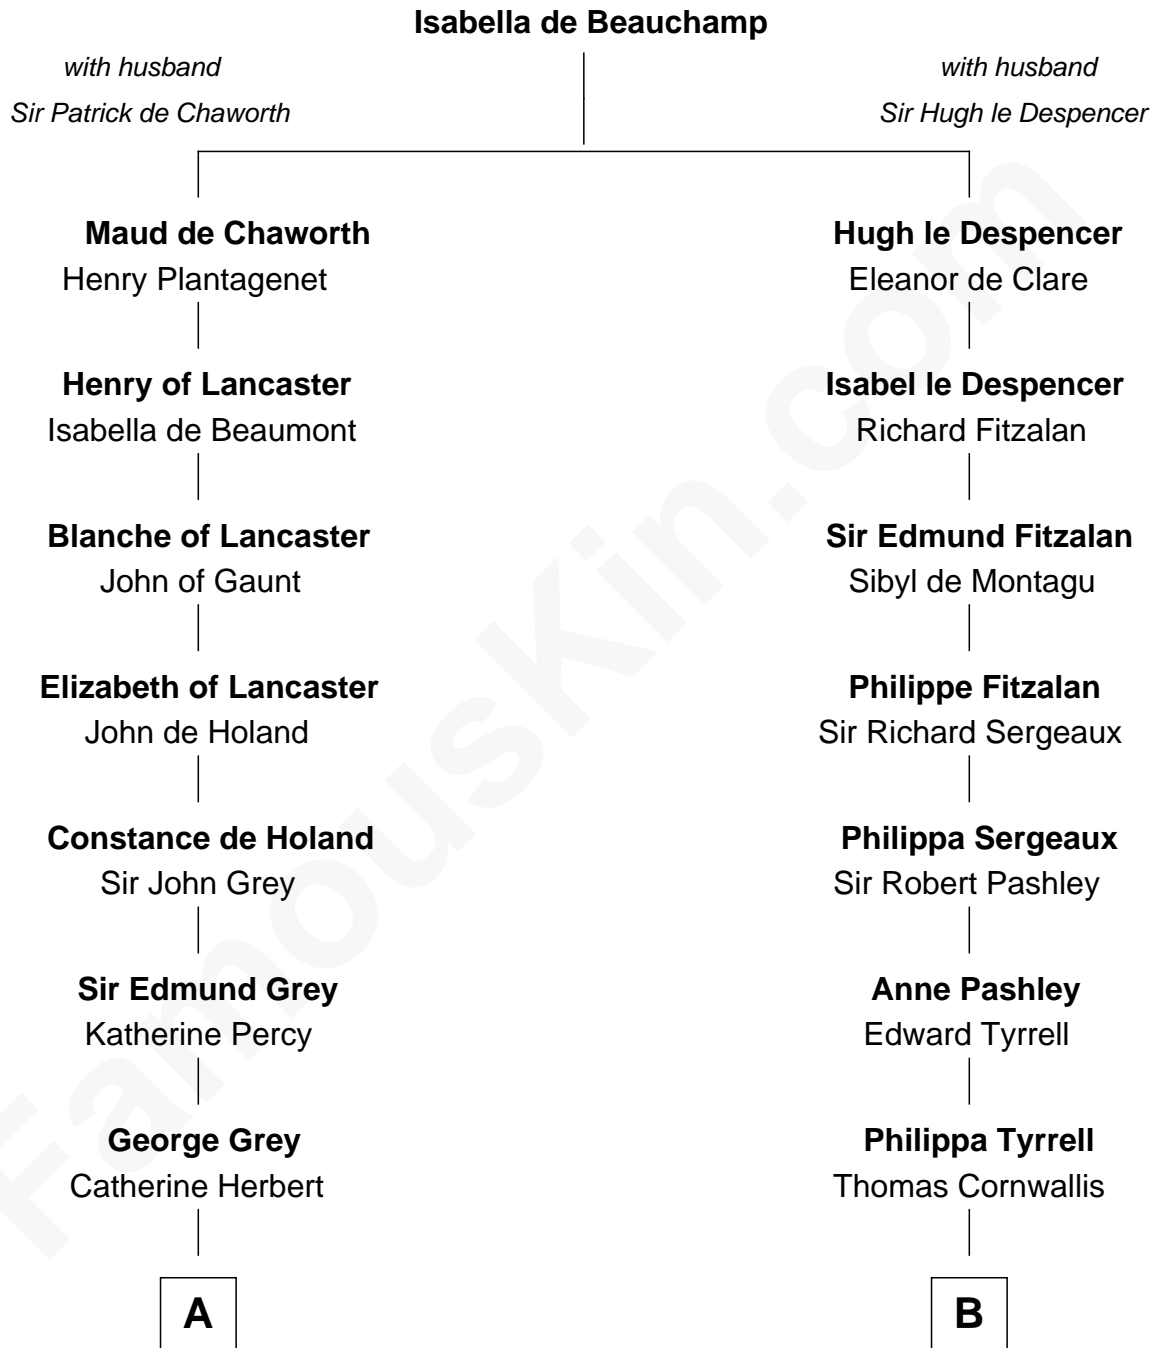

FamousKin.com Relationship Chart of

George Clinton

4th U.S. Vice President

14th cousin 5 times removed of

General James Longstreet

Confederate Army - U.S. Civil War

C

—
Hannah FitzRandolph

William Longstreet

—
James Longstreet

Mary Anna Dent

—
General James Longstreet

Confederate Army - U.S. Civil War

FamousKin.com