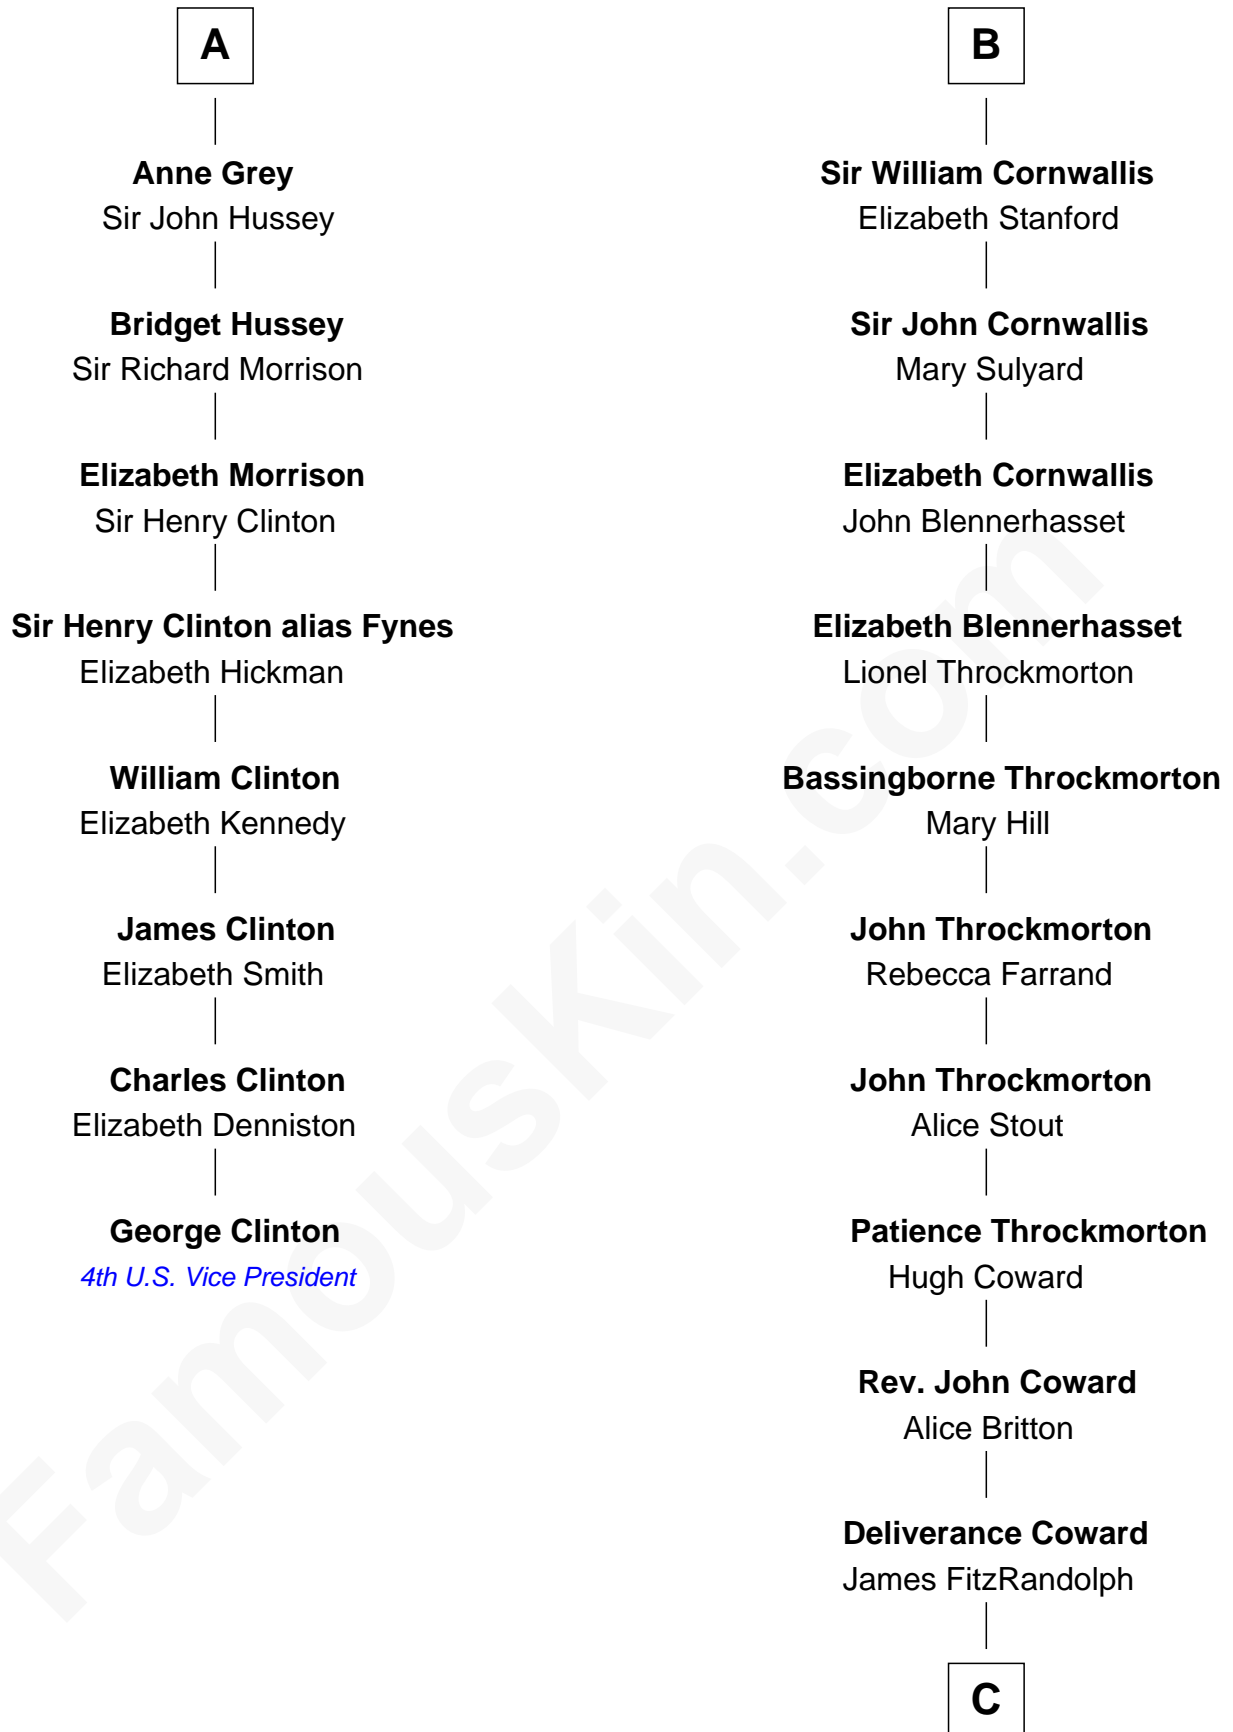

FamousKin.com Relationship Chart of

George Clinton

4th U.S. Vice President

14th cousin 5 times removed of

General James Longstreet

Confederate Army - U.S. Civil War

C

—
Hannah FitzRandolph

William Longstreet

—
James Longstreet

Mary Anna Dent

—
General James Longstreet

Confederate Army - U.S. Civil War

FamousKin.com