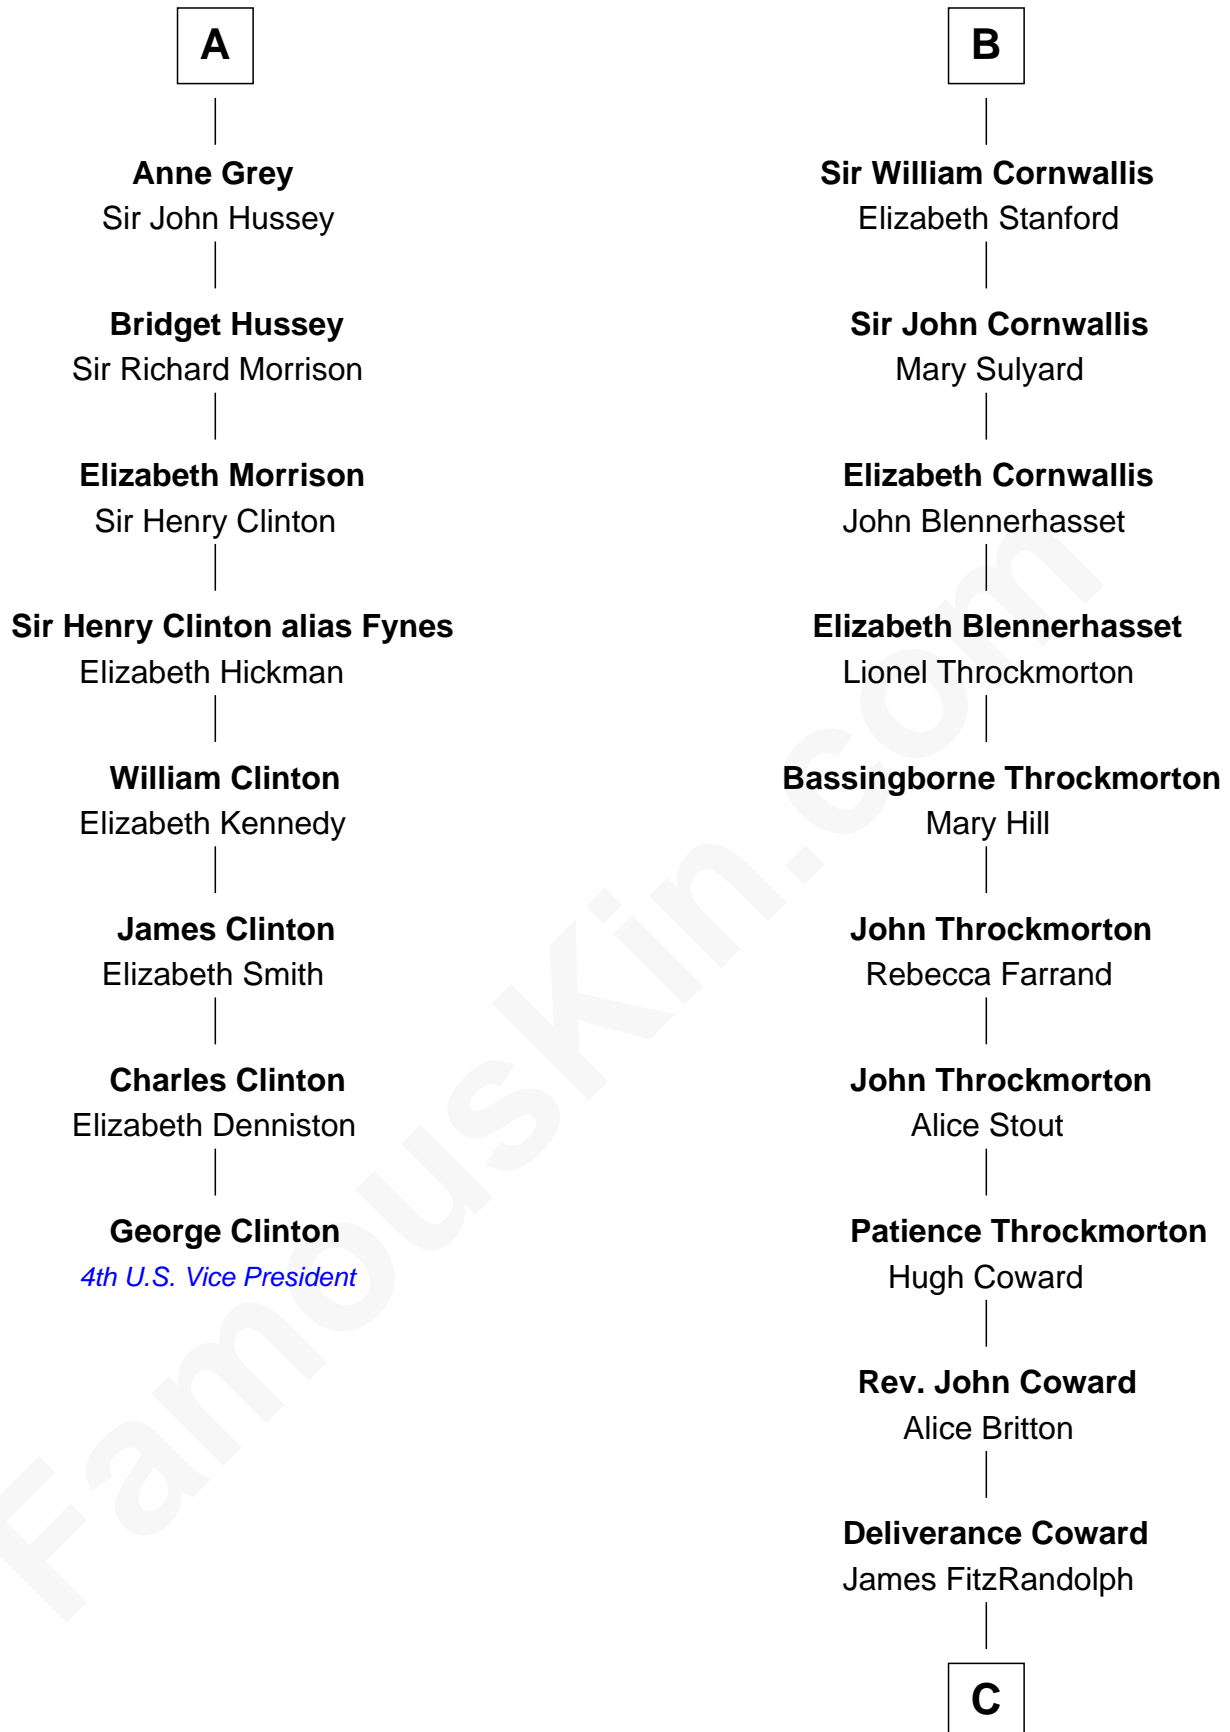

FamousKin.com Relationship Chart of

George Clinton

4th U.S. Vice President

14th cousin 5 times removed of

General James Longstreet

Confederate Army - U.S. Civil War

Sir Gilbert de Clare

Joan of Acre

C

Hannah FitzRandolph

William Longstreet

James Longstreet

Mary Anna Dent

General James Longstreet

Confederate Army - U.S. Civil War

FamousKin.com