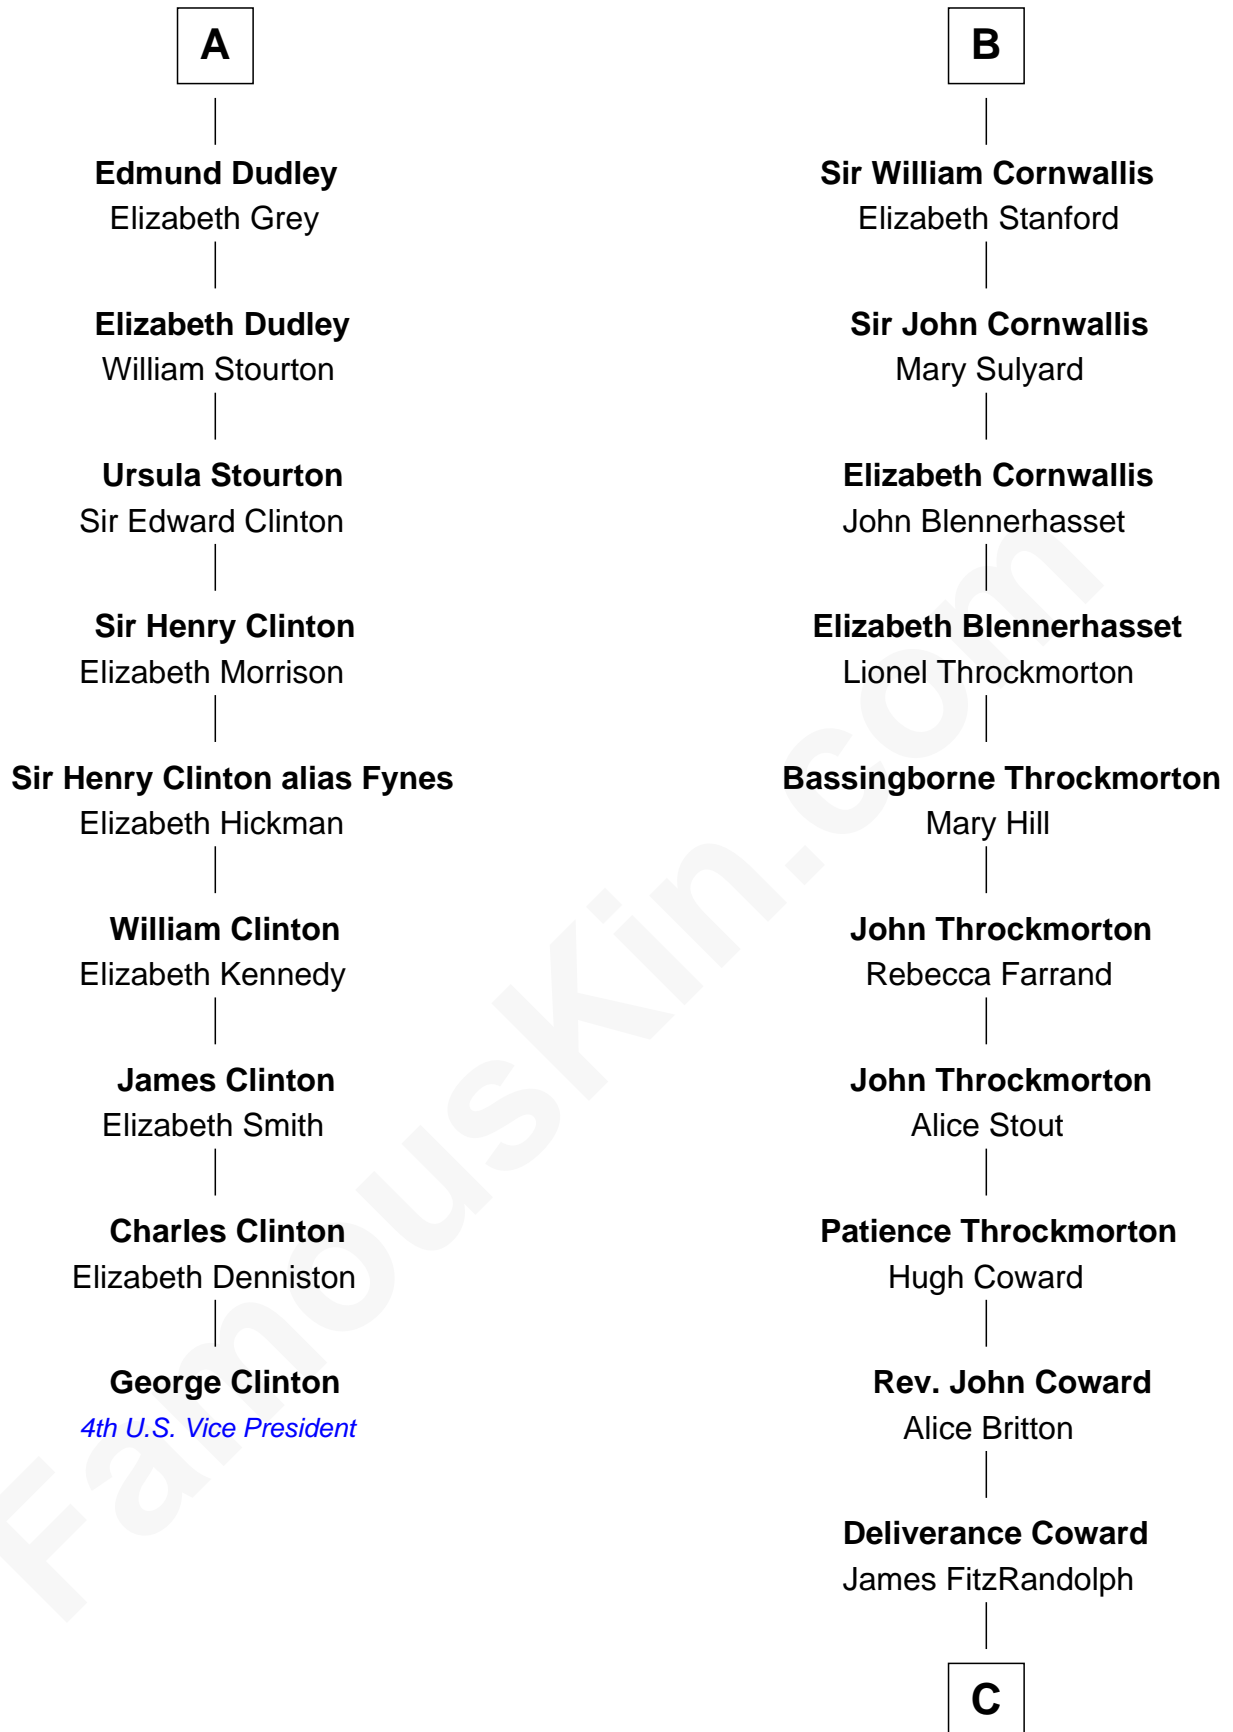

FamousKin.com Relationship Chart of

George Clinton

4th U.S. Vice President

15th cousin 4 times removed of

General James Longstreet

Confederate Army - U.S. Civil War

Sir Hugh le Despencer

Isabella de Beauchamp

Eleanor de Clare

Isabel le Despencer

Richard Fitzalan

Sir Edmund Fitzalan

Sibyl de Montagu

Philippe Fitzalan

Sir Richard Sergeaux

Philippa Sergeaux

Sir Robert Pashley

Anne Pashley

Edward Tyrrell

Philippa Tyrrell

Thomas Cornwallis

B

C

Hannah FitzRandolph