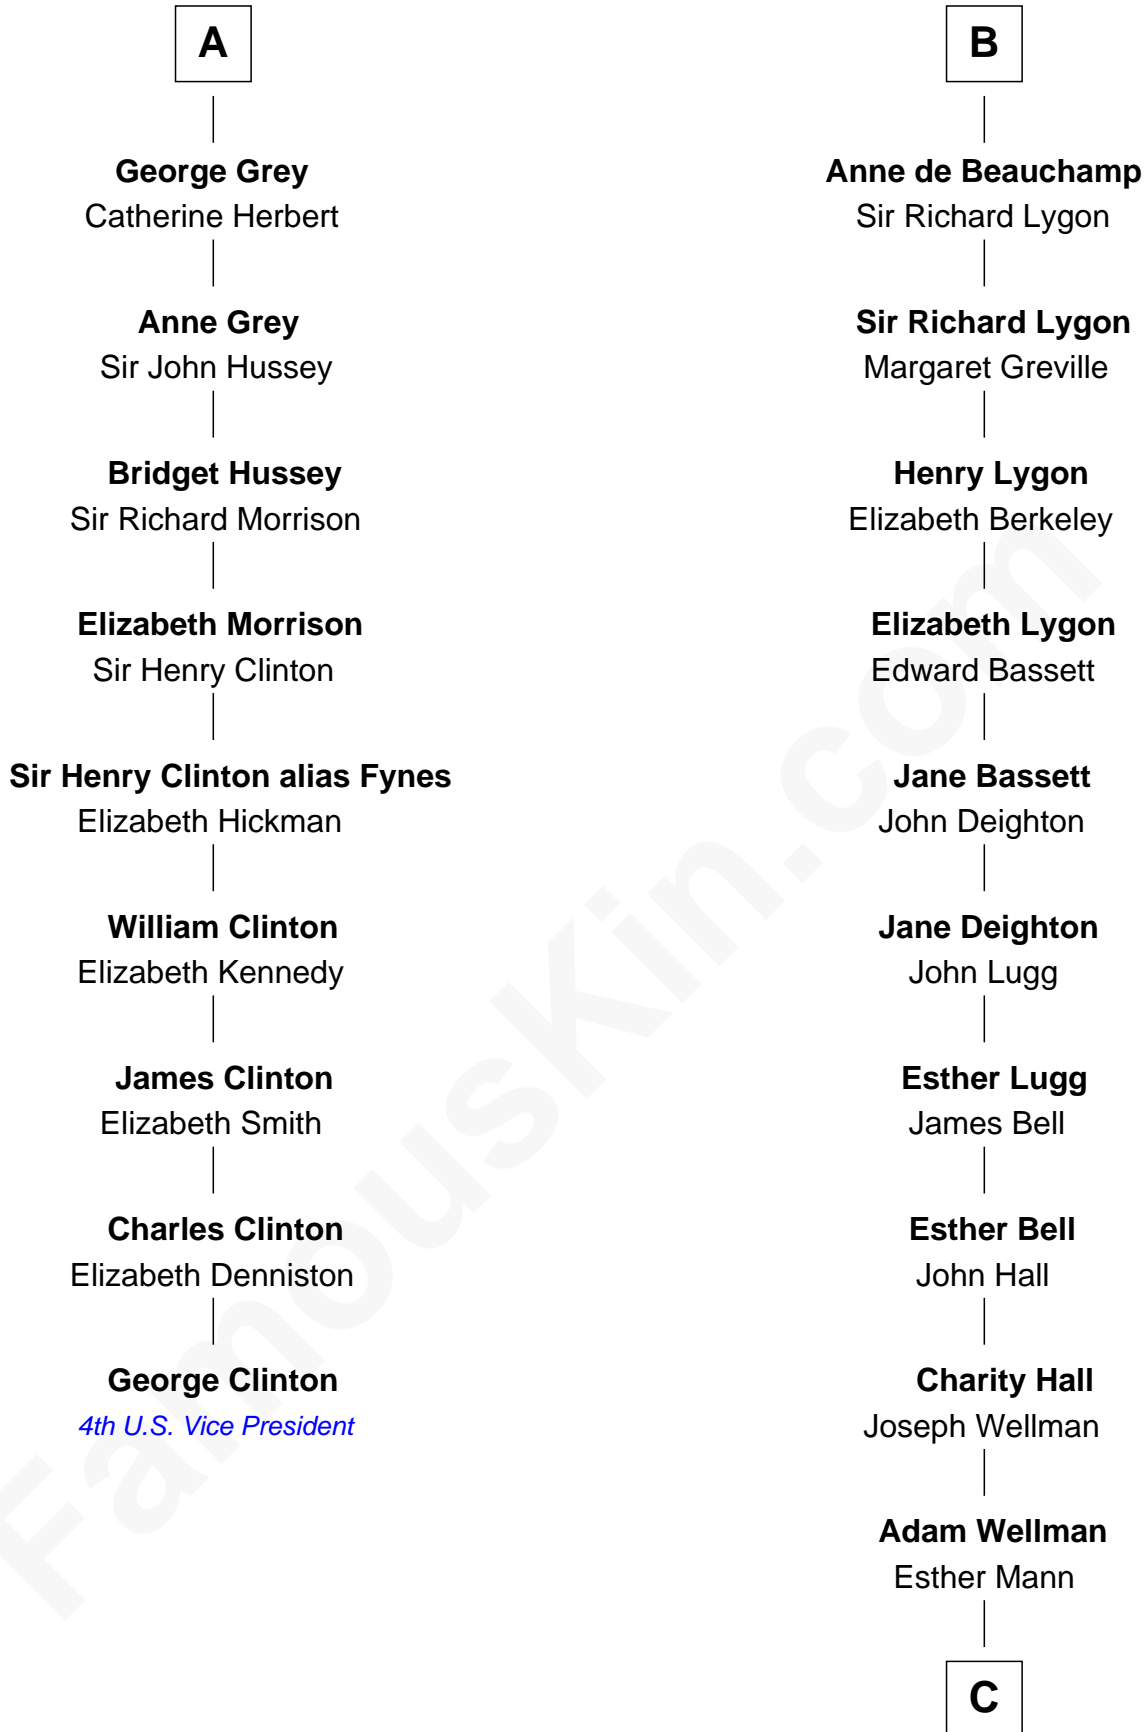

# FamousKin.com Relationship Chart of

**George Clinton**

*4th U.S. Vice President*

15th cousin 5 times removed of

**Jack London**

*Author of "The Call of the Wild"*

**Sir Humphrey de Bohun**

Maud of Eu

**C**

—  
**Joel Wellman**

Betsey Baker  
—

**Marshall Daniel Wellman**

Eleanor Garrett Jones  
—

**Flora Wellman**

William Henry Chaney  
—

**Jack London**