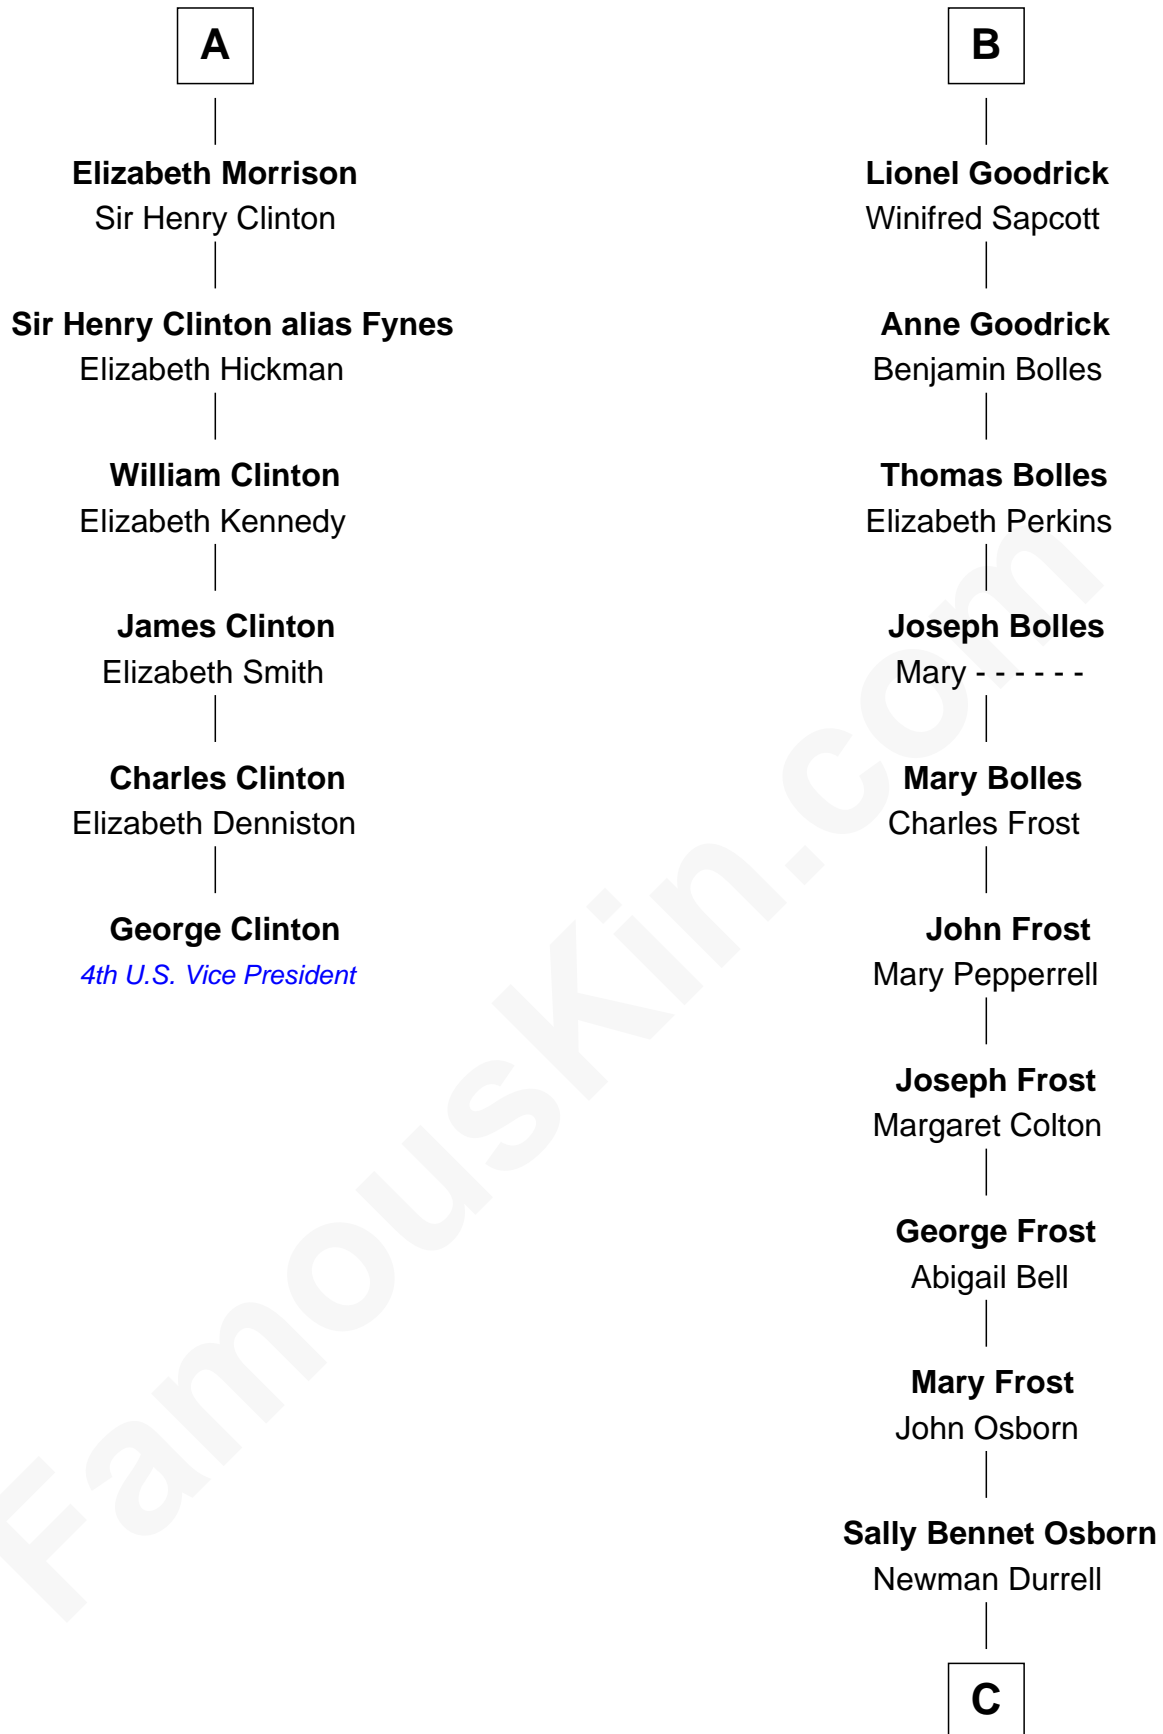

# FamousKin.com Relationship Chart of

**George Clinton**

*4th U.S. Vice President*

12th cousin 8 times removed of

**Lucille Ball**

*TV Actress - "I Love Lucy"*

**Sir Henry de Percy**

Idoine de Clifford

**Maude de Percy**  
Sir John de Neville

**Sir Ralph Neville**  
Joan Beaufort

**Eleanor Neville**  
Sir Henry Percy

**Katherine Percy**  
Sir Edmund Grey

**George Grey**  
Catherine Herbert

**Anne Grey**  
Sir John Hussey

**Bridget Hussey**  
Sir Richard Morrison

**A**

**Isabel de Percy**  
Sir William de Aton

**Elizabeth de Aton**  
Sir John Conyers

**Robert Conyers**  
Isabel Pert

**Joan Conyers**  
Sir Philip Dymoke

**Sir Thomas Dymoke**  
Margaret de Welles

**Sir Lionel Dymoke**  
Joanna Griffith

**Anne Dymoke**  
John Goodrick

**B**

C

**George Osborn Durrell**

Anne Jane Jewell

**Nellie Rebecca Durrell**

Jasper Clinton Ball