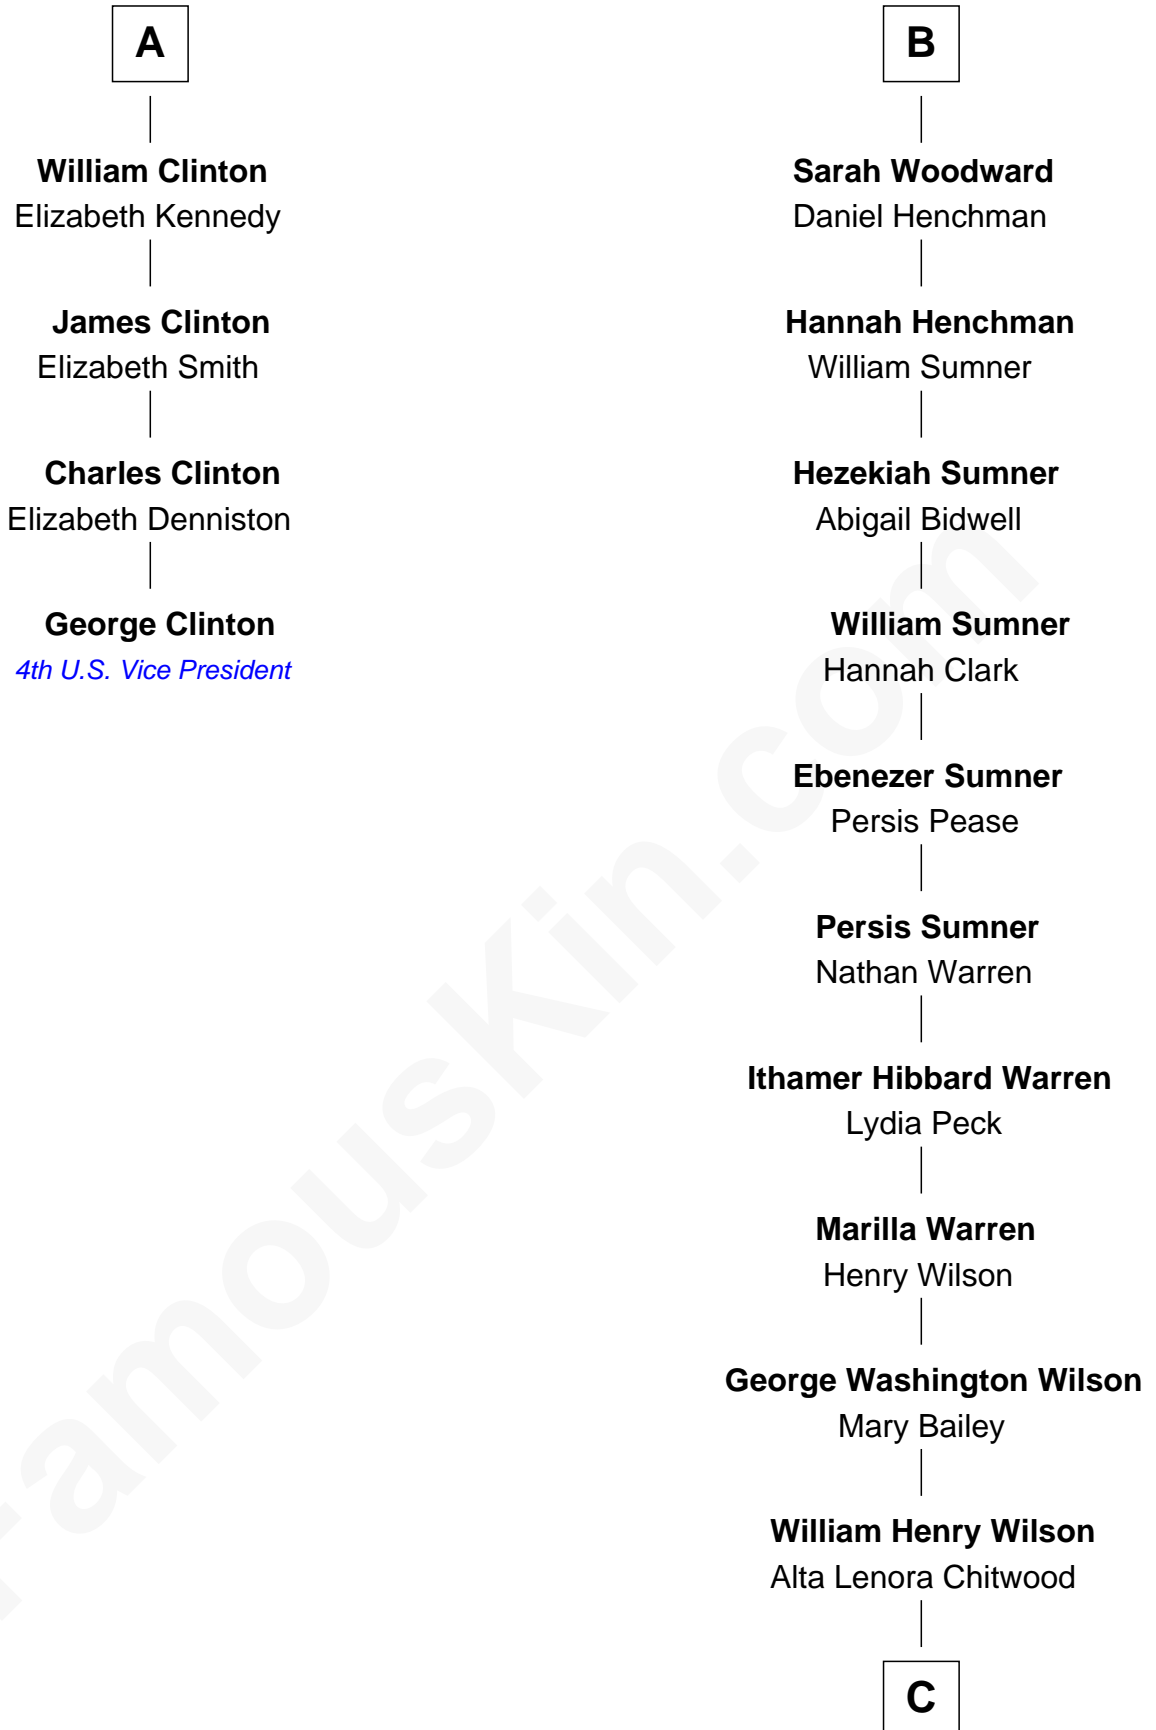

FamousKin.com Relationship Chart of

George Clinton

4th U.S. Vice President

10th cousin 9 times removed of

Dennis Wilson

Co-Founder of The Beach Boys

Sir Walter Devereux

Elizabeth Bromwich

Sir Walter Devereux

Elizabeth Merbery

Anne Devereux

William Herbert

Catherine Herbert

George Grey

Anne Grey

Sir John Hussey

John Milborne

Simon Milborne

Jane Baskerville

Anne Milborne

William Rudhall

John Rudhall

Isabella Whittington

John Rudhall

Mary Fettiplace

Frances Rudhall

Richard Woodward

Hezekiah Woodward

Frances - - - - -

B

C

William Coral Wilson