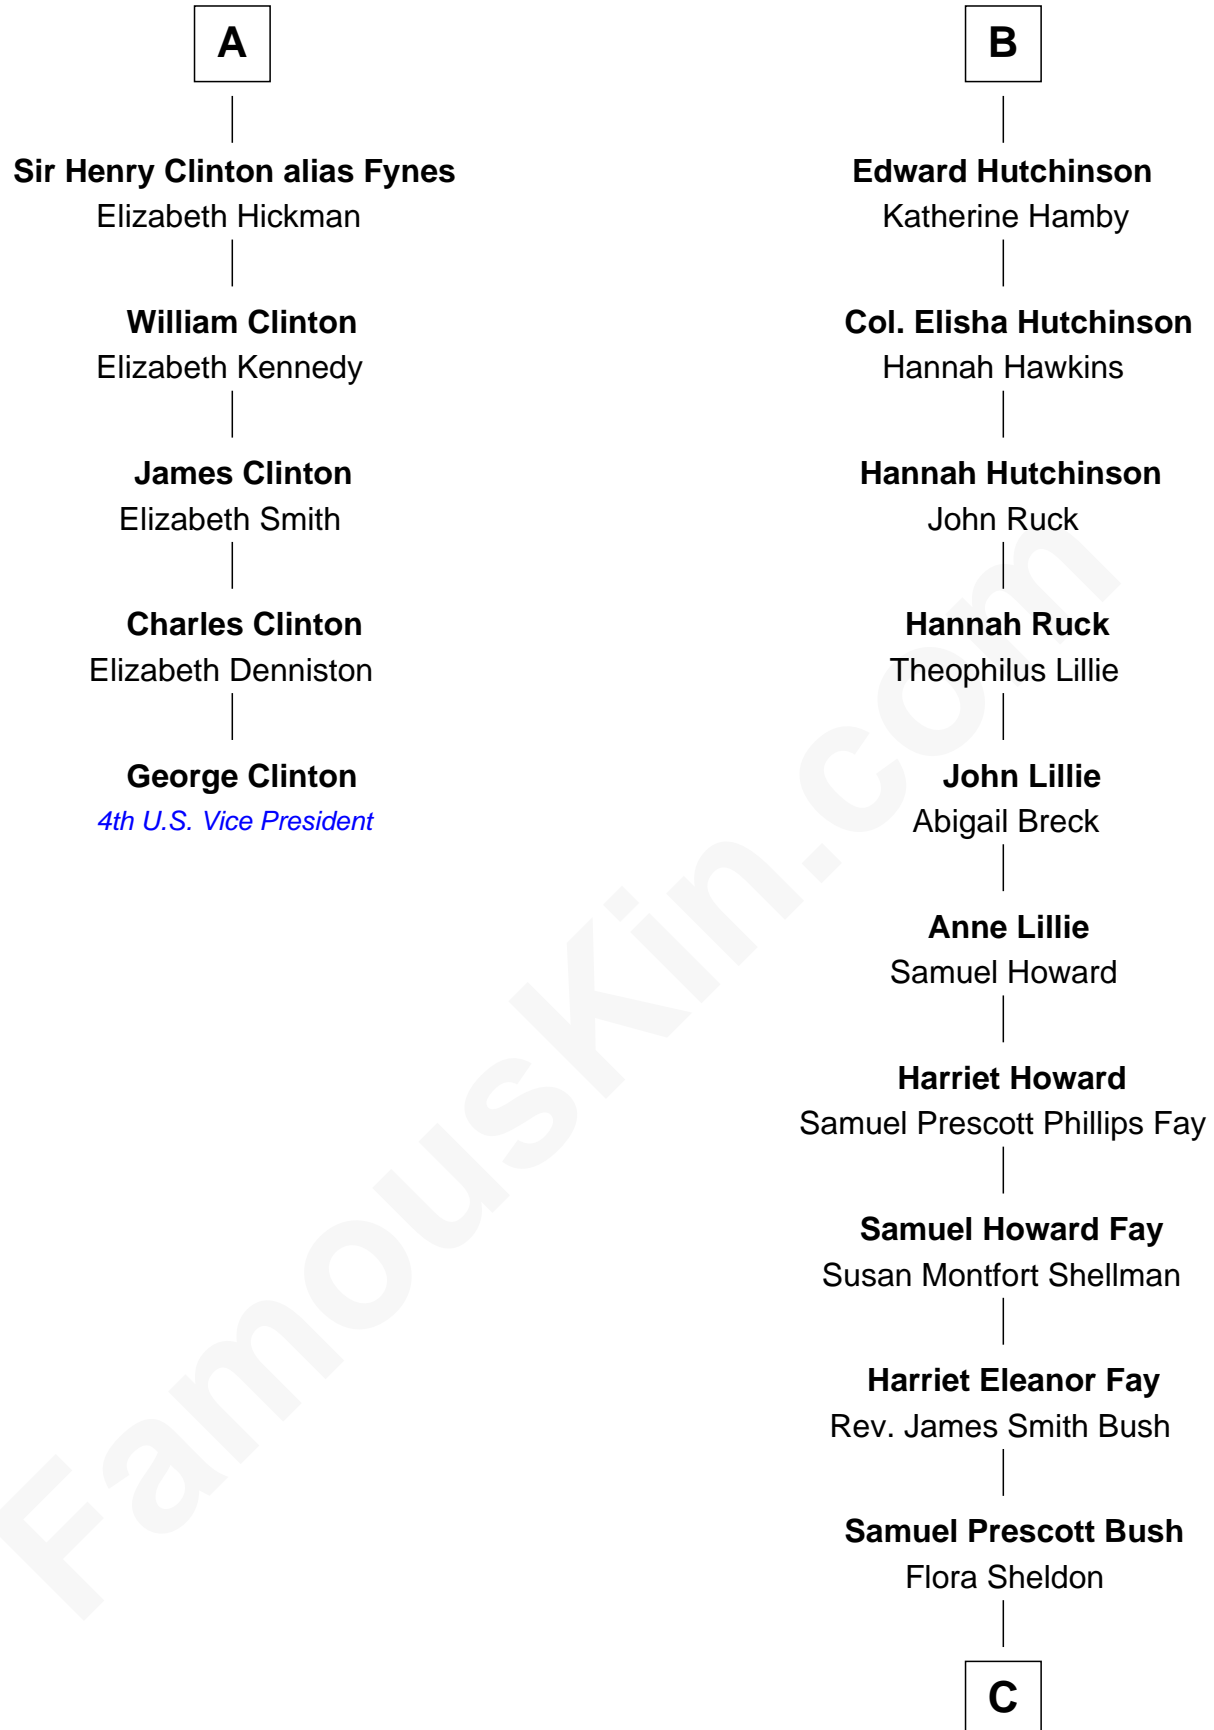

FamousKin.com Relationship Chart of

George Clinton

4th U.S. Vice President

11th cousin 8 times removed of

Jeb Bush

43rd Governor of Florida

Sir Walter Blount

Sancha de Ayala

C

Prescott Sheldon Bush

Dorothy Wear Walker

George Herbert Walker Bush

Barbara Pierce

Jeb Bush

43rd Governor of Florida

FamousKin.com