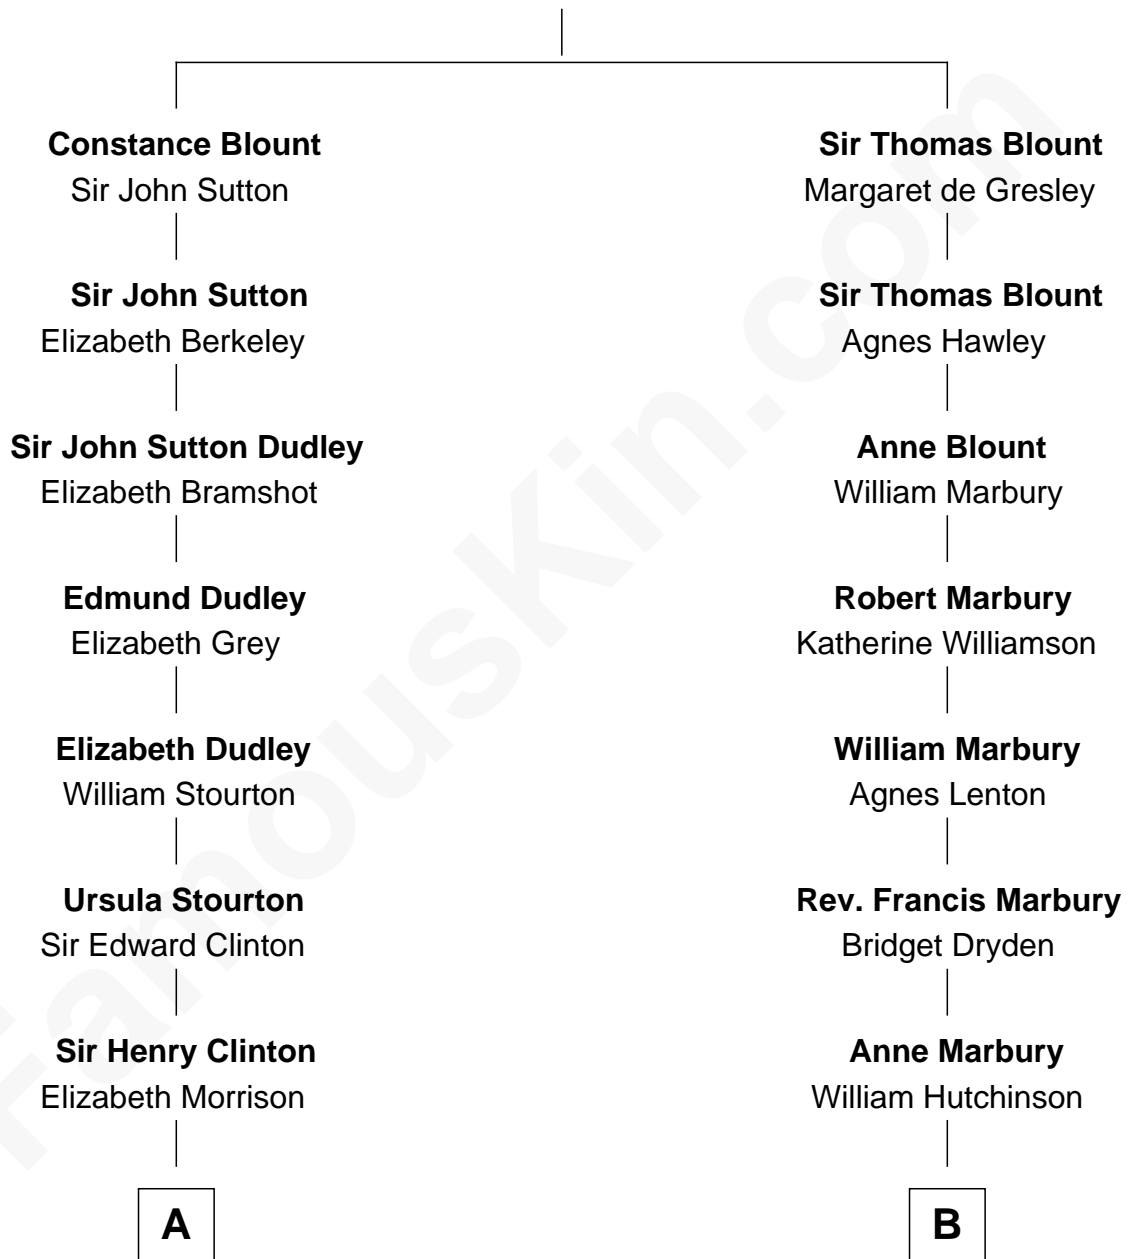

FamousKin.com Relationship Chart of

George Clinton

4th U.S. Vice President

11th cousin 8 times removed of

Jeb Bush

43rd Governor of Florida

Sir Walter Blount

Sancha de Ayala