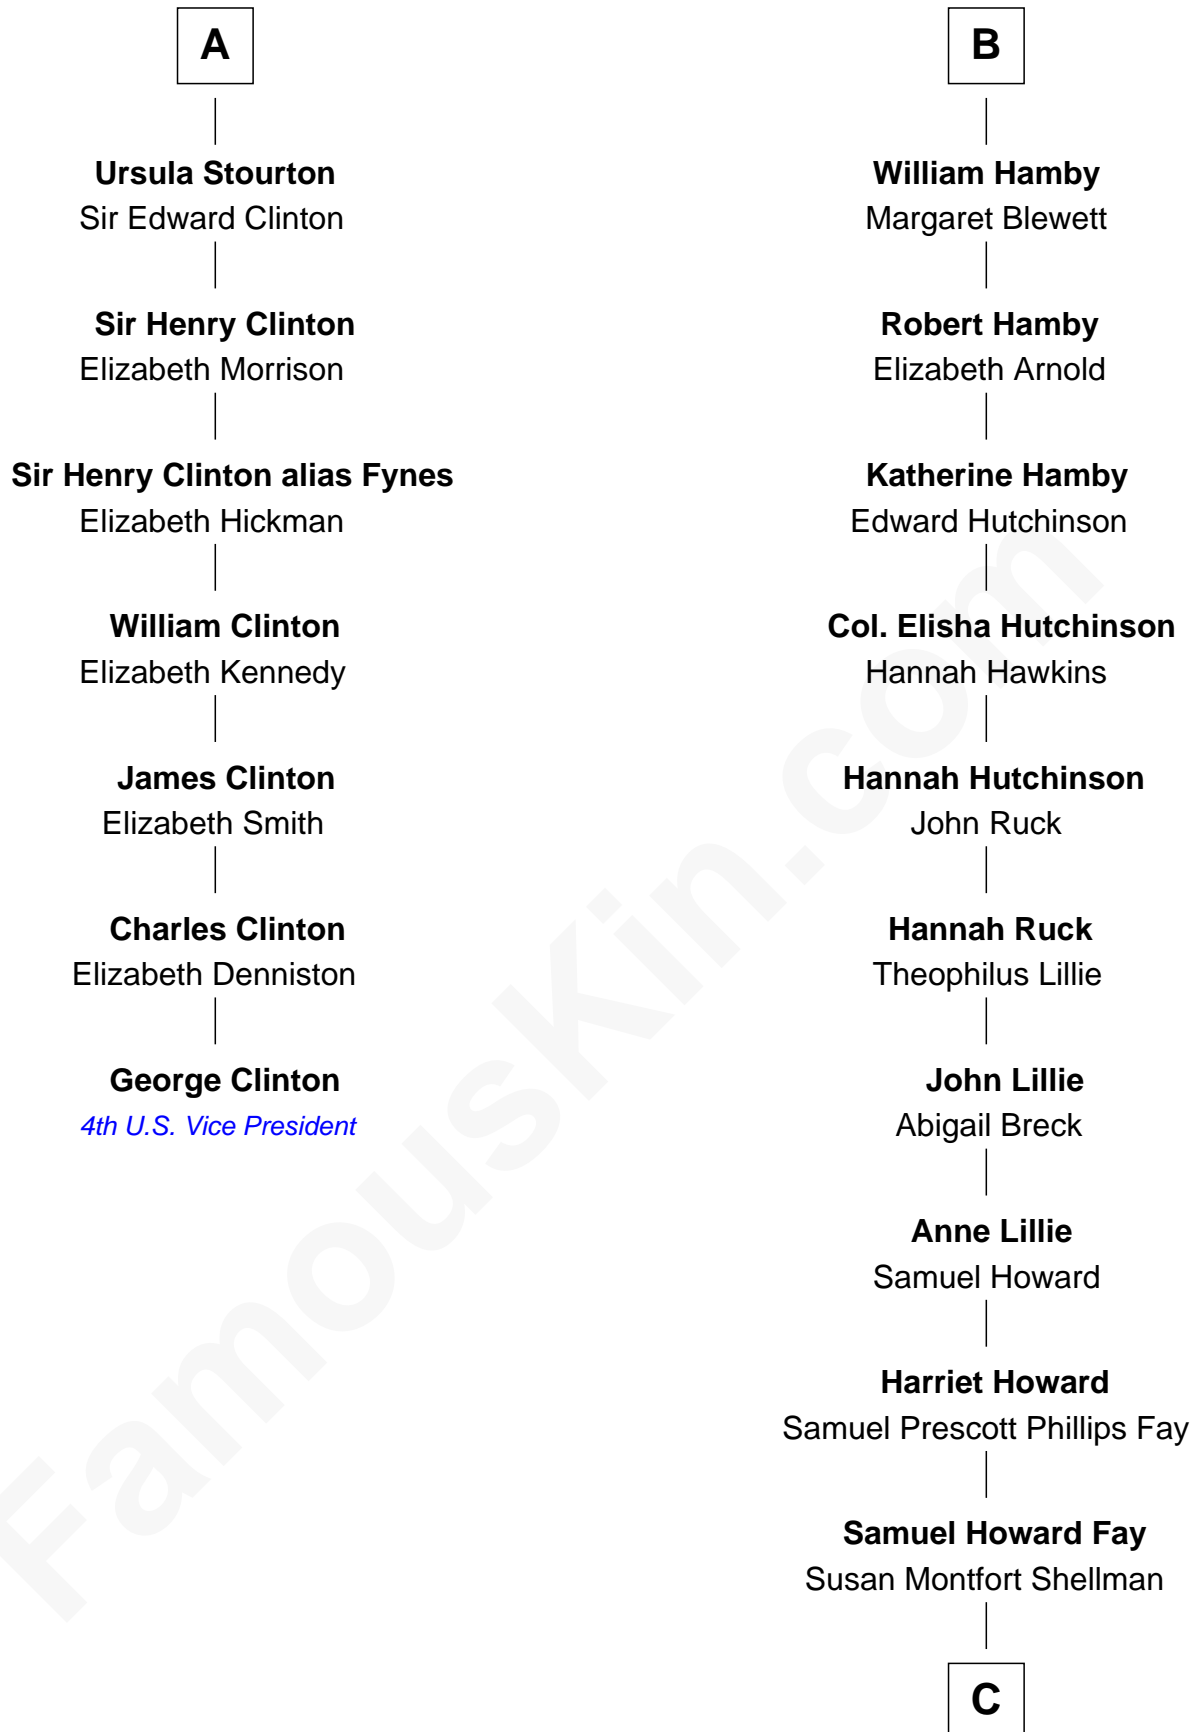

FamousKin.com Relationship Chart of

George Clinton

4th U.S. Vice President

13th cousin 8 times removed of

Jeb Bush

43rd Governor of Florida

Sir Philip le Despencer

Joan de Cobham

Sir Andrew Luttrell

Sir Andrew Luttrell

Joan Tailboys

Hawise Luttrell

Sir Godfrey Hilton

Sir Godfrey Hilton

Margery Willoughby

Elizabeth Hilton

Richard Thimbleby

Anne Thimbleby

John Booth

Eleanor Booth

Edward Hamby

B

C

Harriet Eleanor Fay
Rev. James Smith Bush

Samuel Prescott Bush
Flora Sheldon

Prescott Sheldon Bush
Dorothy Wear Walker

George Herbert Walker Bush
Barbara Pierce

Jeb Bush
43rd Governor of Florida

FamousKin.com