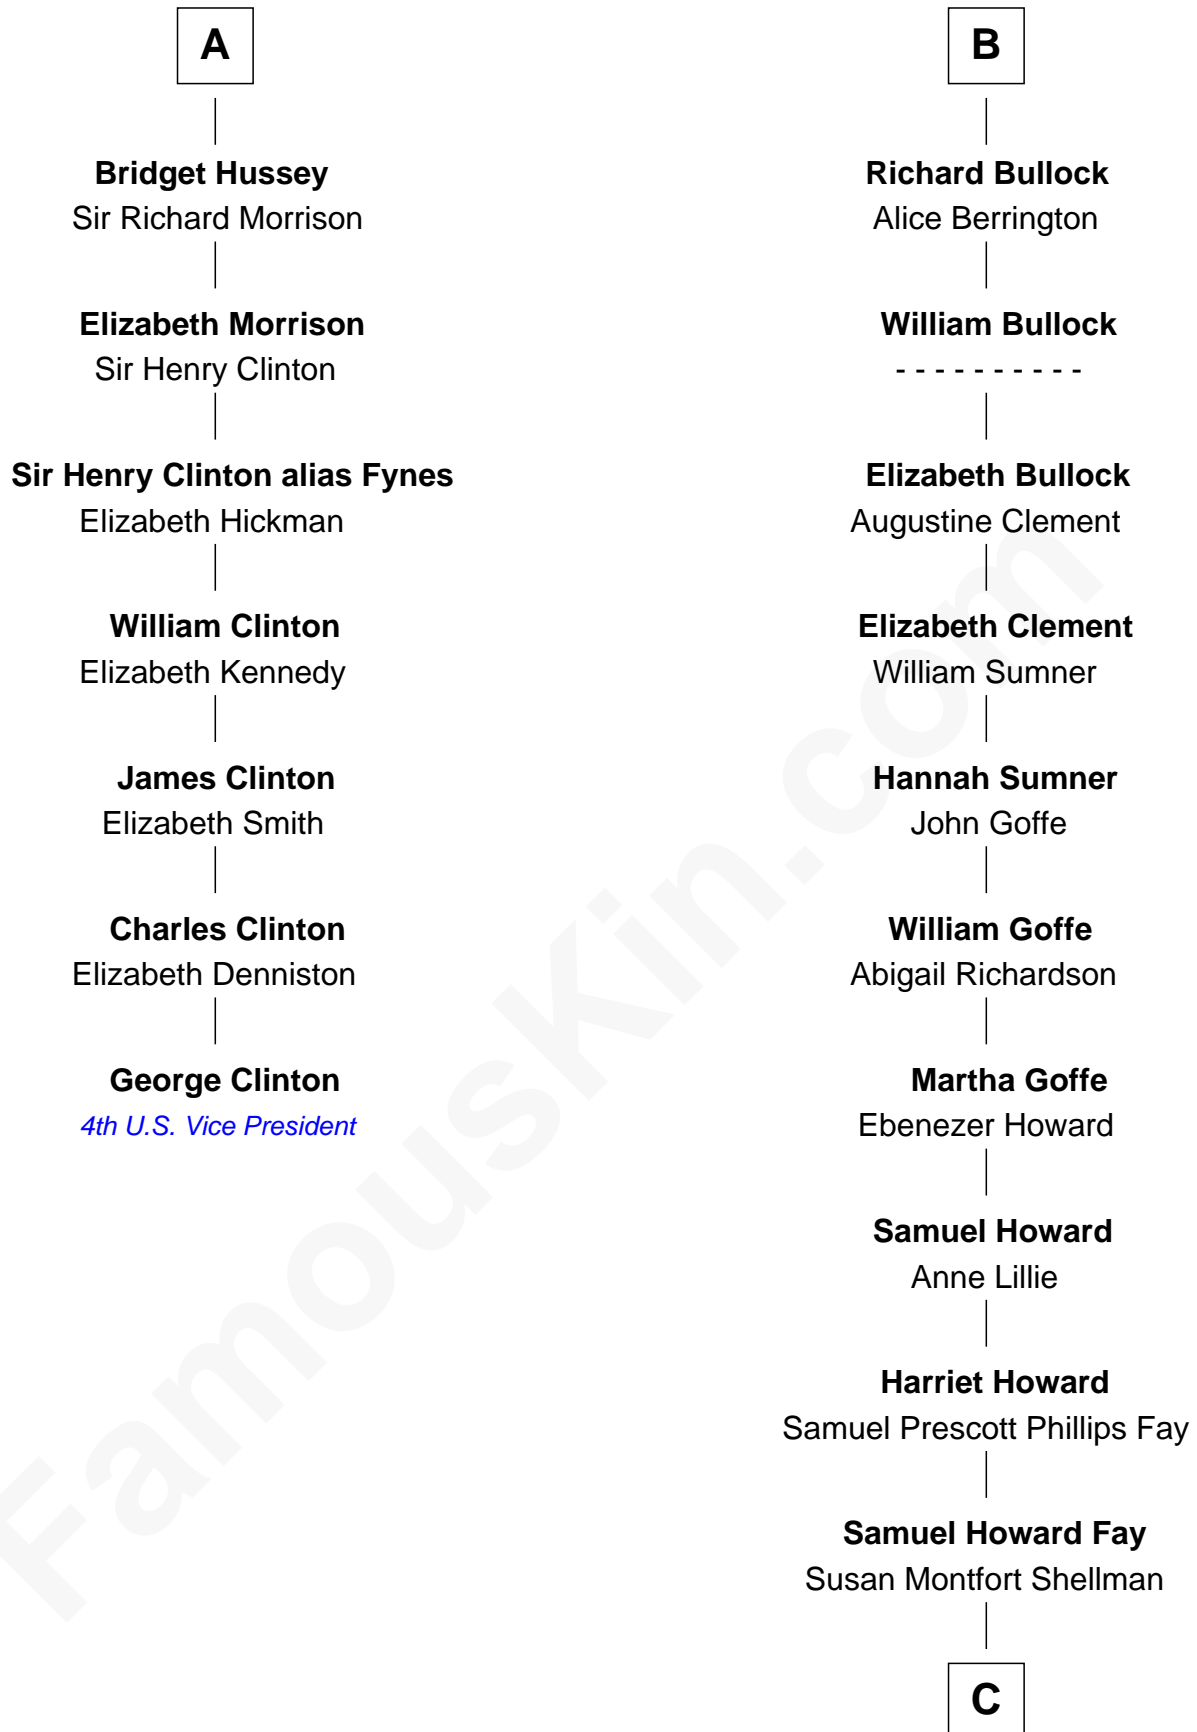

# FamousKin.com Relationship Chart of

**George Clinton**

*4th U.S. Vice President*

13th cousin 8 times removed of

**Jeb Bush**

*43rd Governor of Florida*

**William de Montagu**  
Katherine de Grandison

**Philippa de Montagu**  
Sir Roger de Mortimer

**Edmund Mortimer**  
Philippa Plantagenet

**Elizabeth Mortimer**  
Sir Henry Percy

**Sir Henry Percy**  
Eleanor Neville

**Katherine Percy**  
Sir Edmund Grey

**George Grey**  
Catherine Herbert

**Anne Grey**  
Sir John Hussey

**A**

**Sibyl de Montagu**  
Sir Edmund Fitzalan

**Philippe Fitzalan**  
Sir Richard Sergeaux

**Alice Sergeaux**  
Sir Richard de Vere

**Sir John de Vere**  
Elizabeth Howard

**Joan de Vere**  
Sir William Norreys

**Margaret Norreys**  
Gilbert Bullock

**Thomas Bullock**  
Alice Kingsmill

**B**

**C**

**Harriet Eleanor Fay**  
Rev. James Smith Bush

**Samuel Prescott Bush**  
Flora Sheldon

**Prescott Sheldon Bush**  
Dorothy Wear Walker