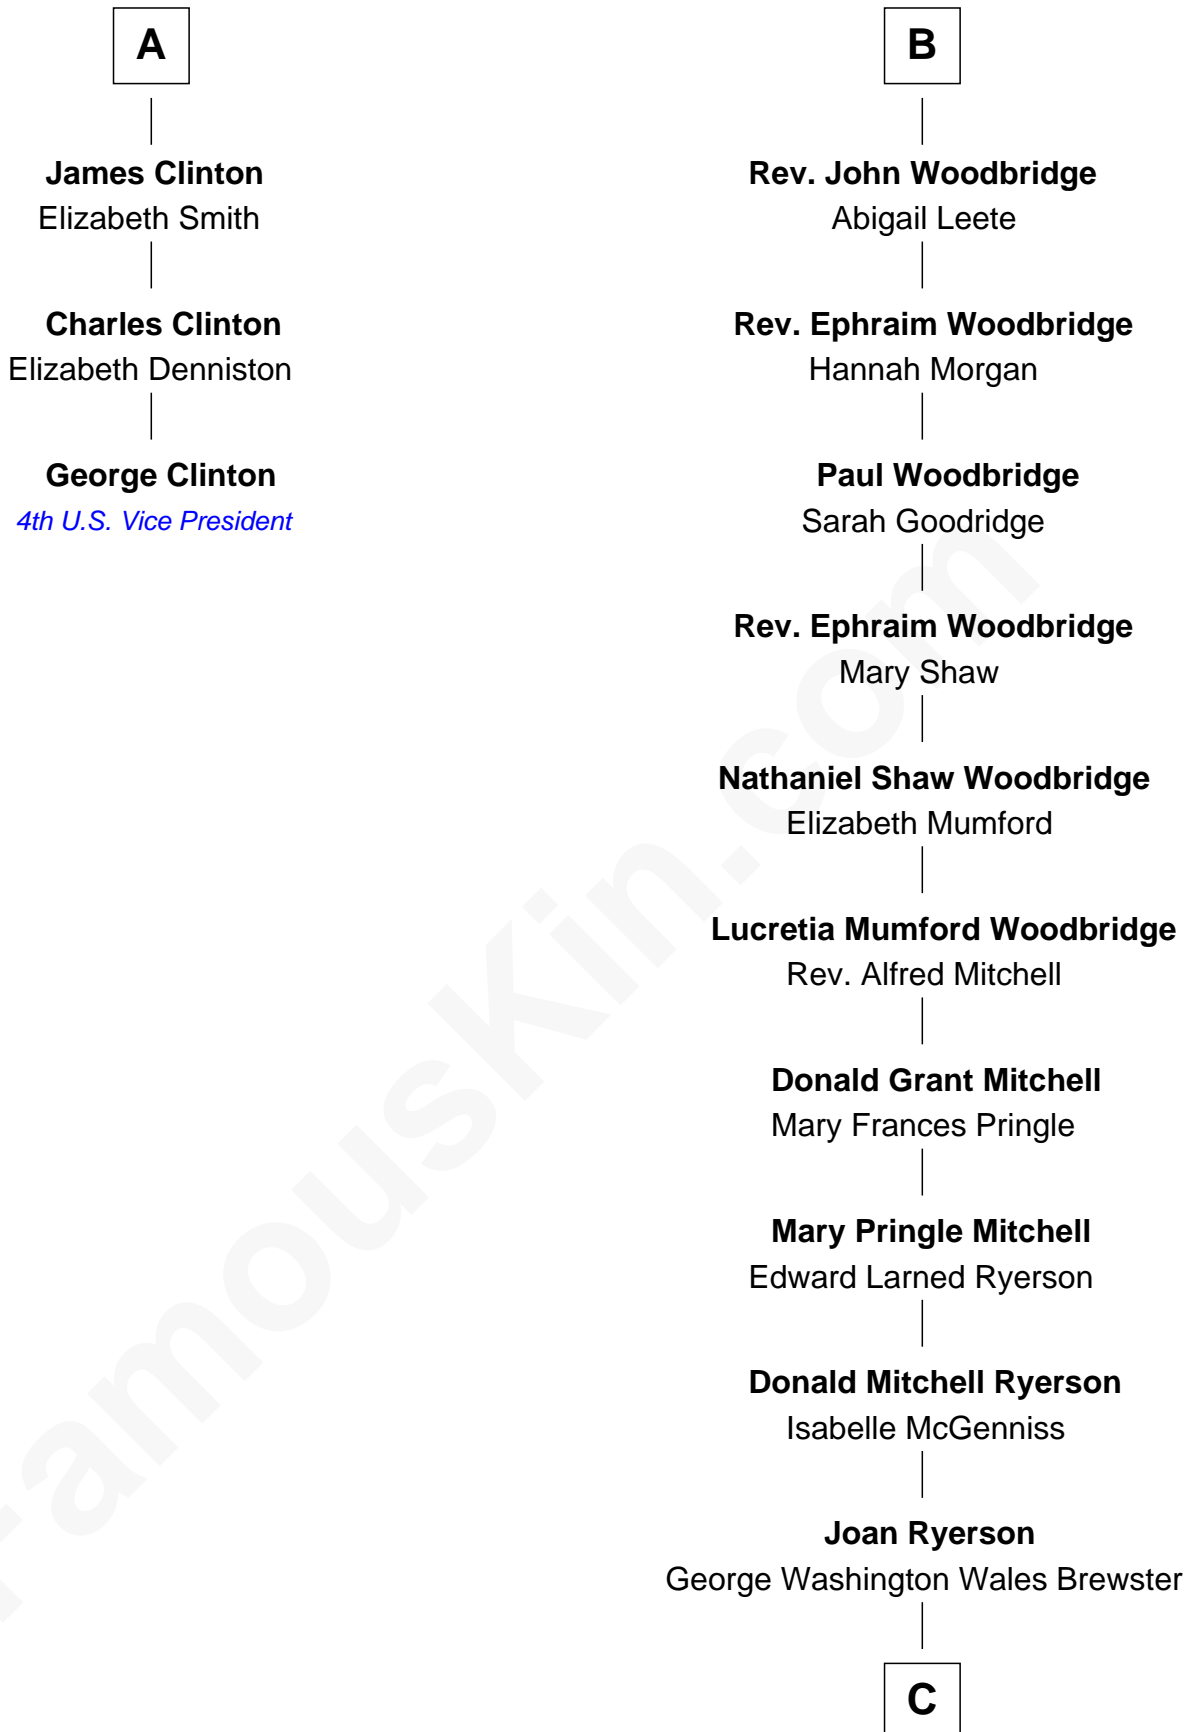

FamousKin.com Relationship Chart of

George Clinton

4th U.S. Vice President

9th cousin 9 times removed of

Paget Brewster

TV Actress

C

Galen Brewster
Hathaway Tew

Paget Brewster
TV Actress

FamousKin.com