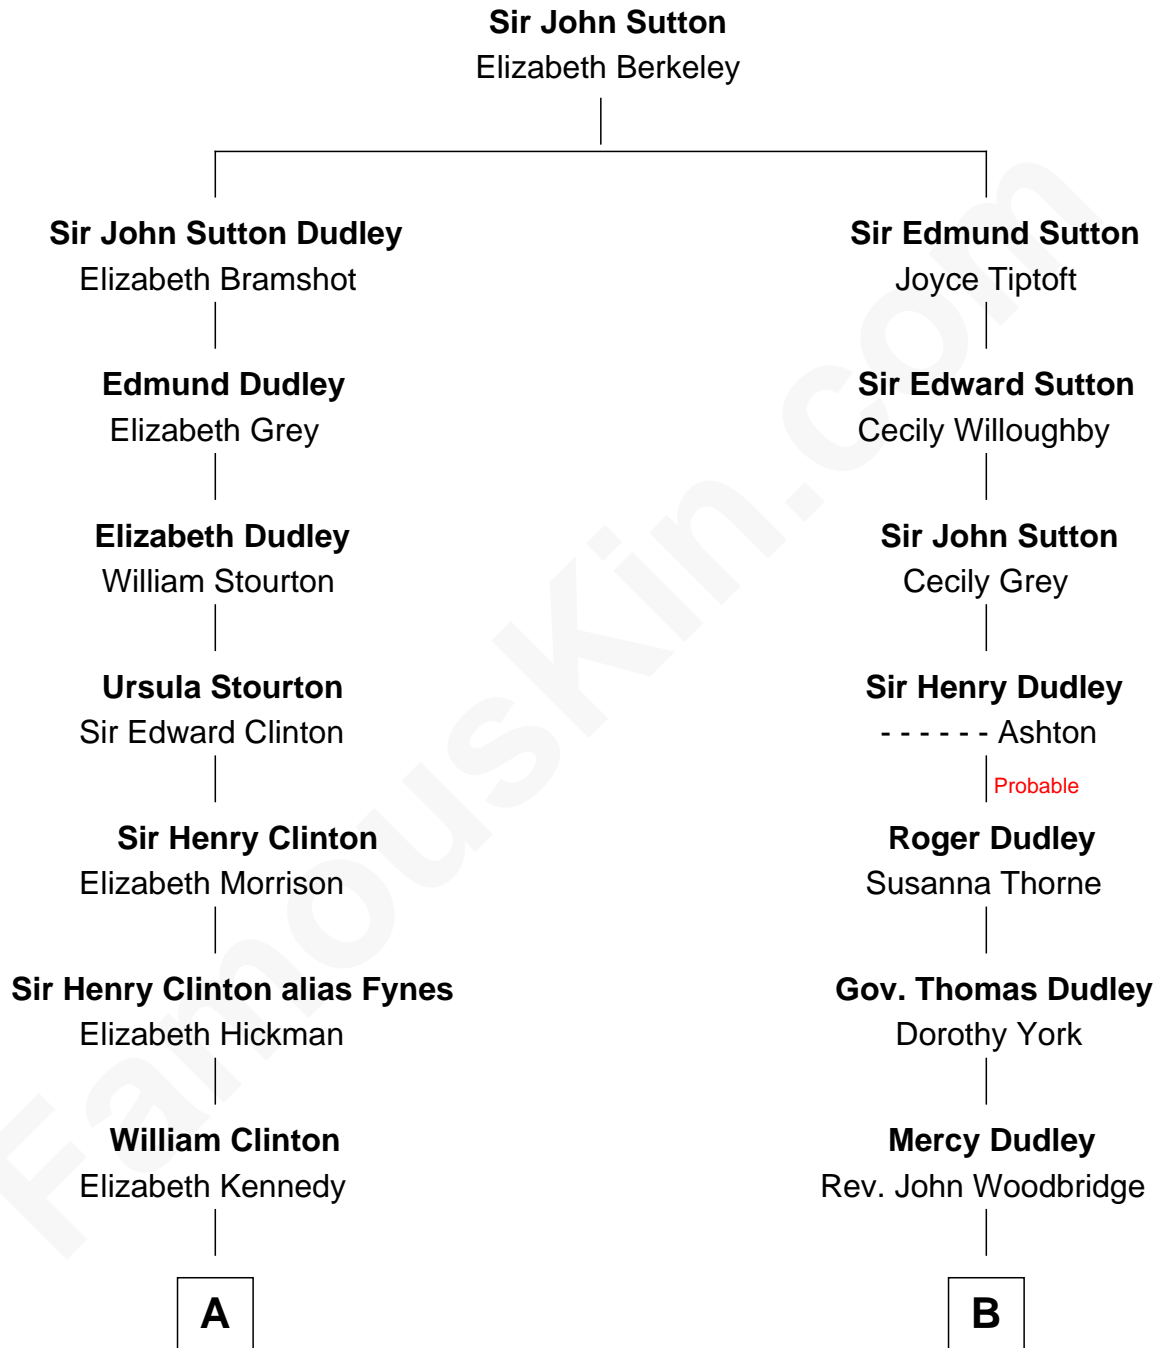

FamousKin.com Relationship Chart of

George Clinton

4th U.S. Vice President

9th cousin 9 times removed of

Paget Brewster

TV Actress

C

Galen Brewster
Hathaway Tew

Paget Brewster
TV Actress

FamousKin.com