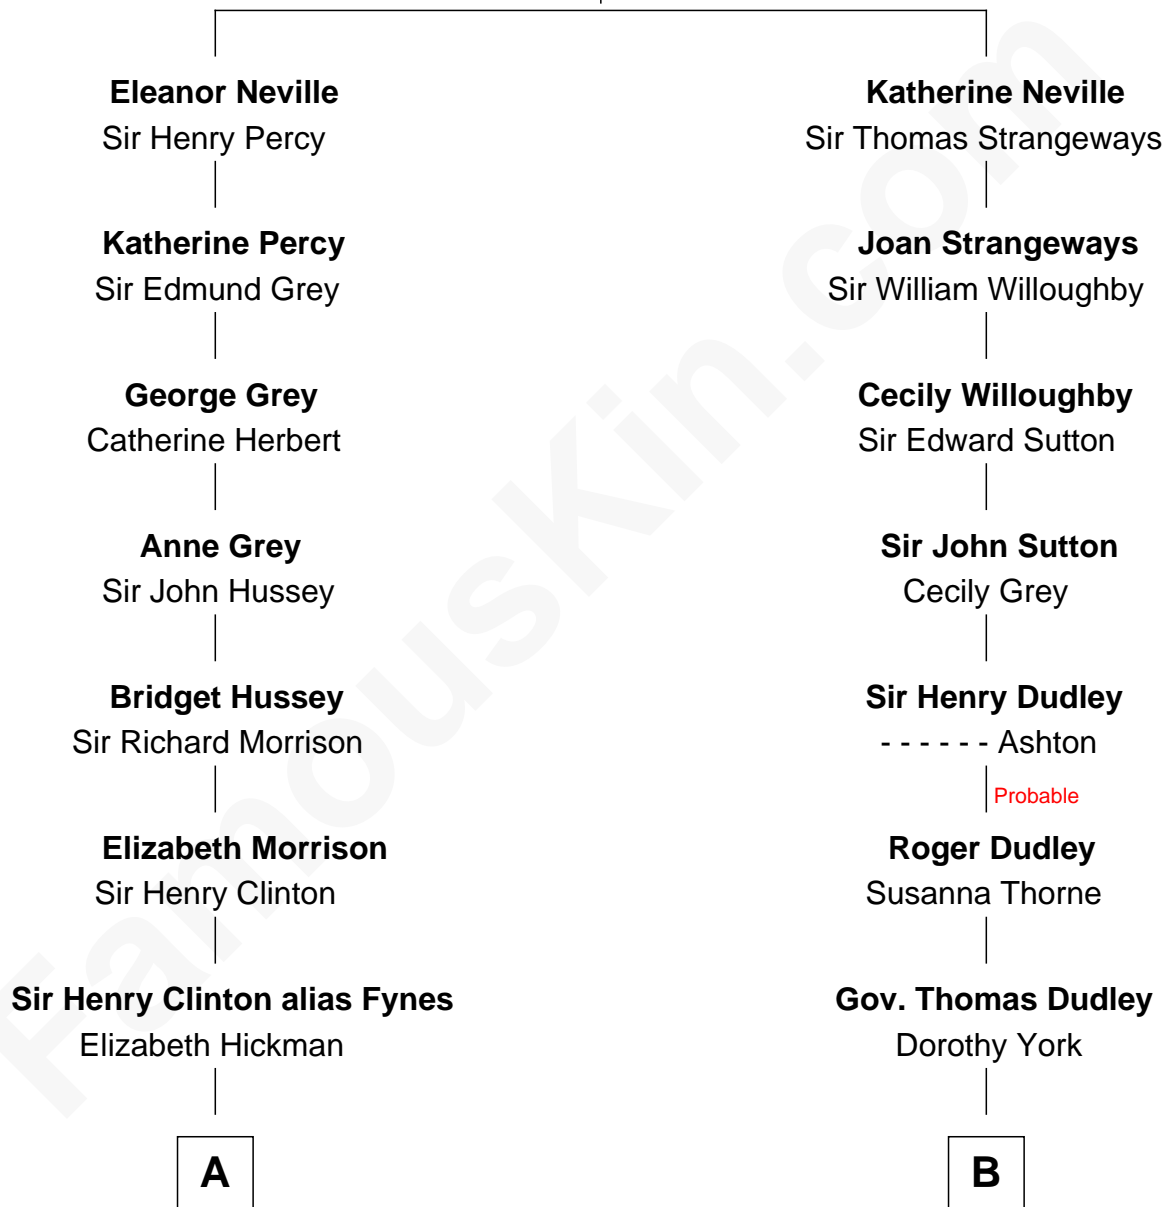

# FamousKin.com Relationship Chart of

**George Clinton**

*4th U.S. Vice President*

10th cousin 9 times removed of

**Paget Brewster**

*TV Actress*

**Sir Ralph Neville**

Joan Beaufort

**C**

**Joan Ryerson**

George Washington Wales Brewster

**Galen Brewster**

Hathaway Tew

**Paget Brewster**

*TV Actress*

FamousKin.com