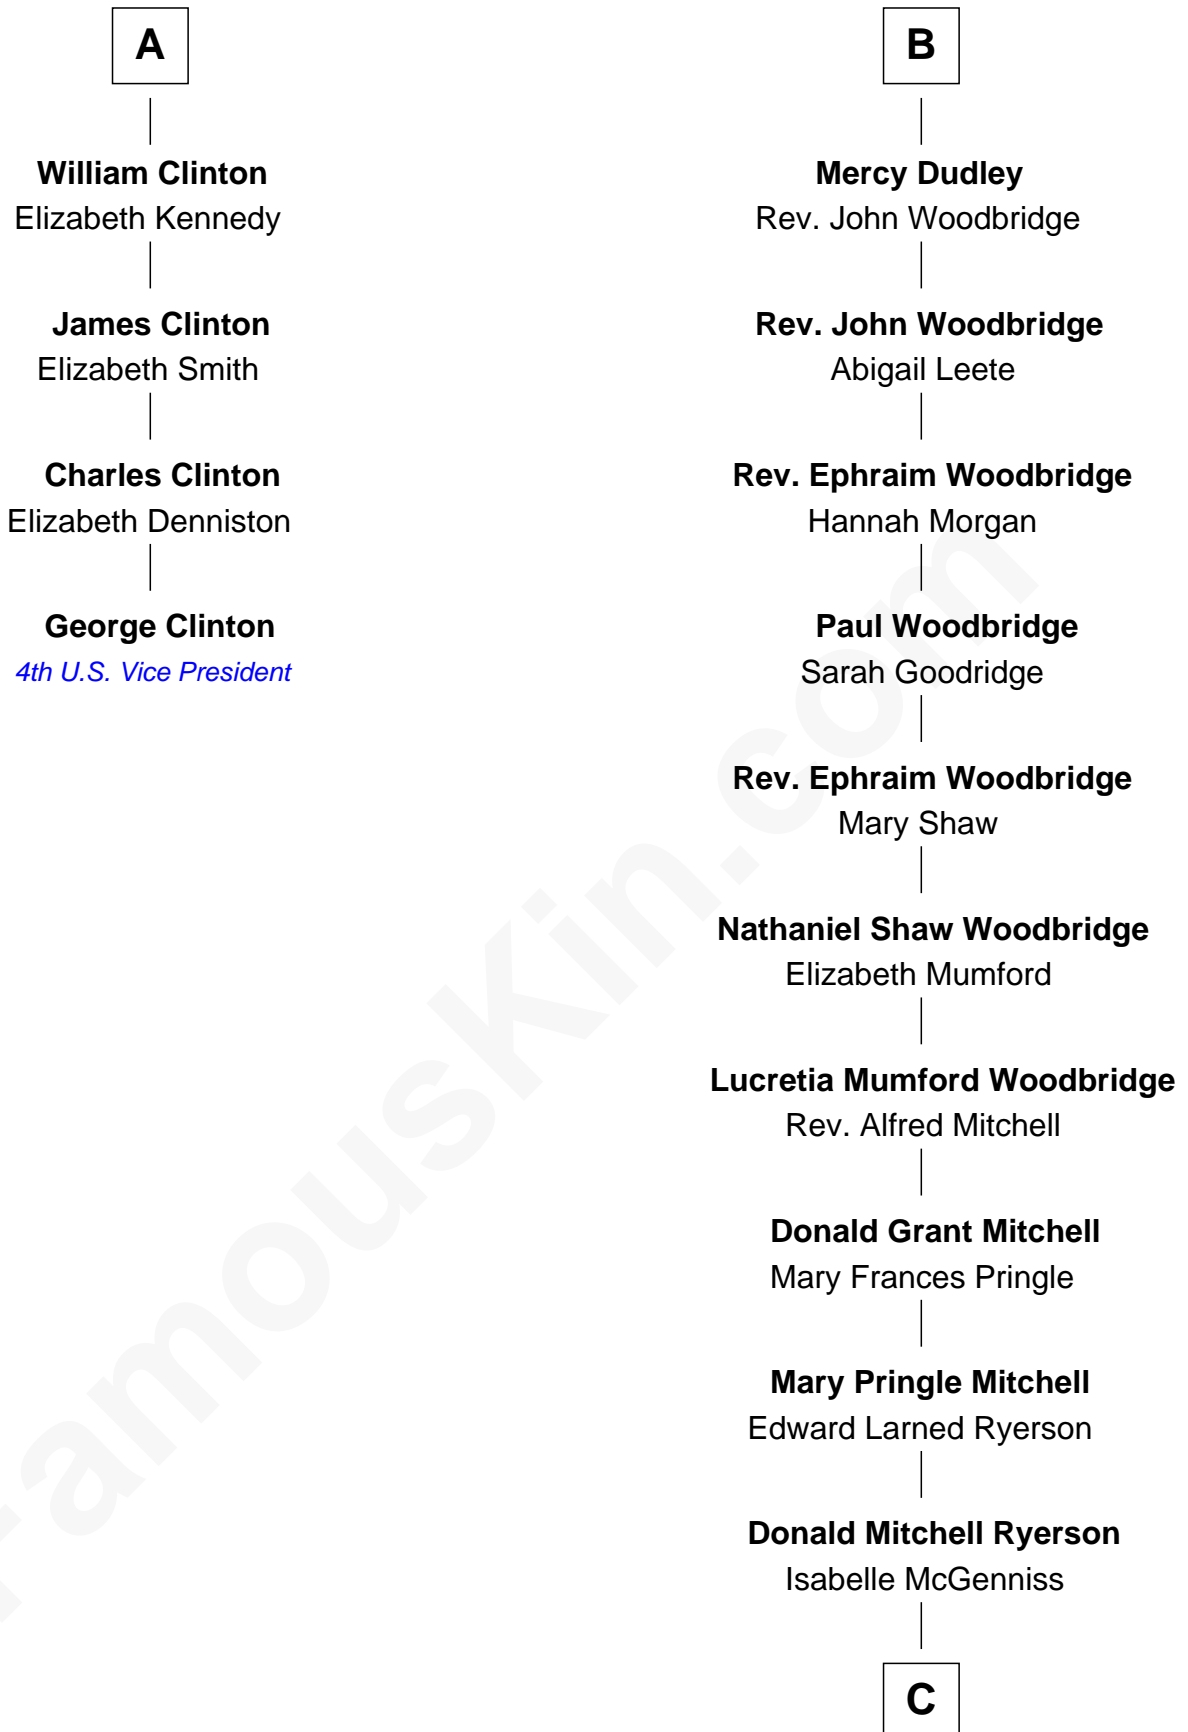

# FamousKin.com Relationship Chart of

**George Clinton**

*4th U.S. Vice President*

10th cousin 9 times removed of

**Paget Brewster**

*TV Actress*

**Sir Ralph Neville**

Joan Beaufort

**C**

**Joan Ryerson**

George Washington Wales Brewster

**Galen Brewster**

Hathaway Tew

**Paget Brewster**

*TV Actress*

FamousKin.com