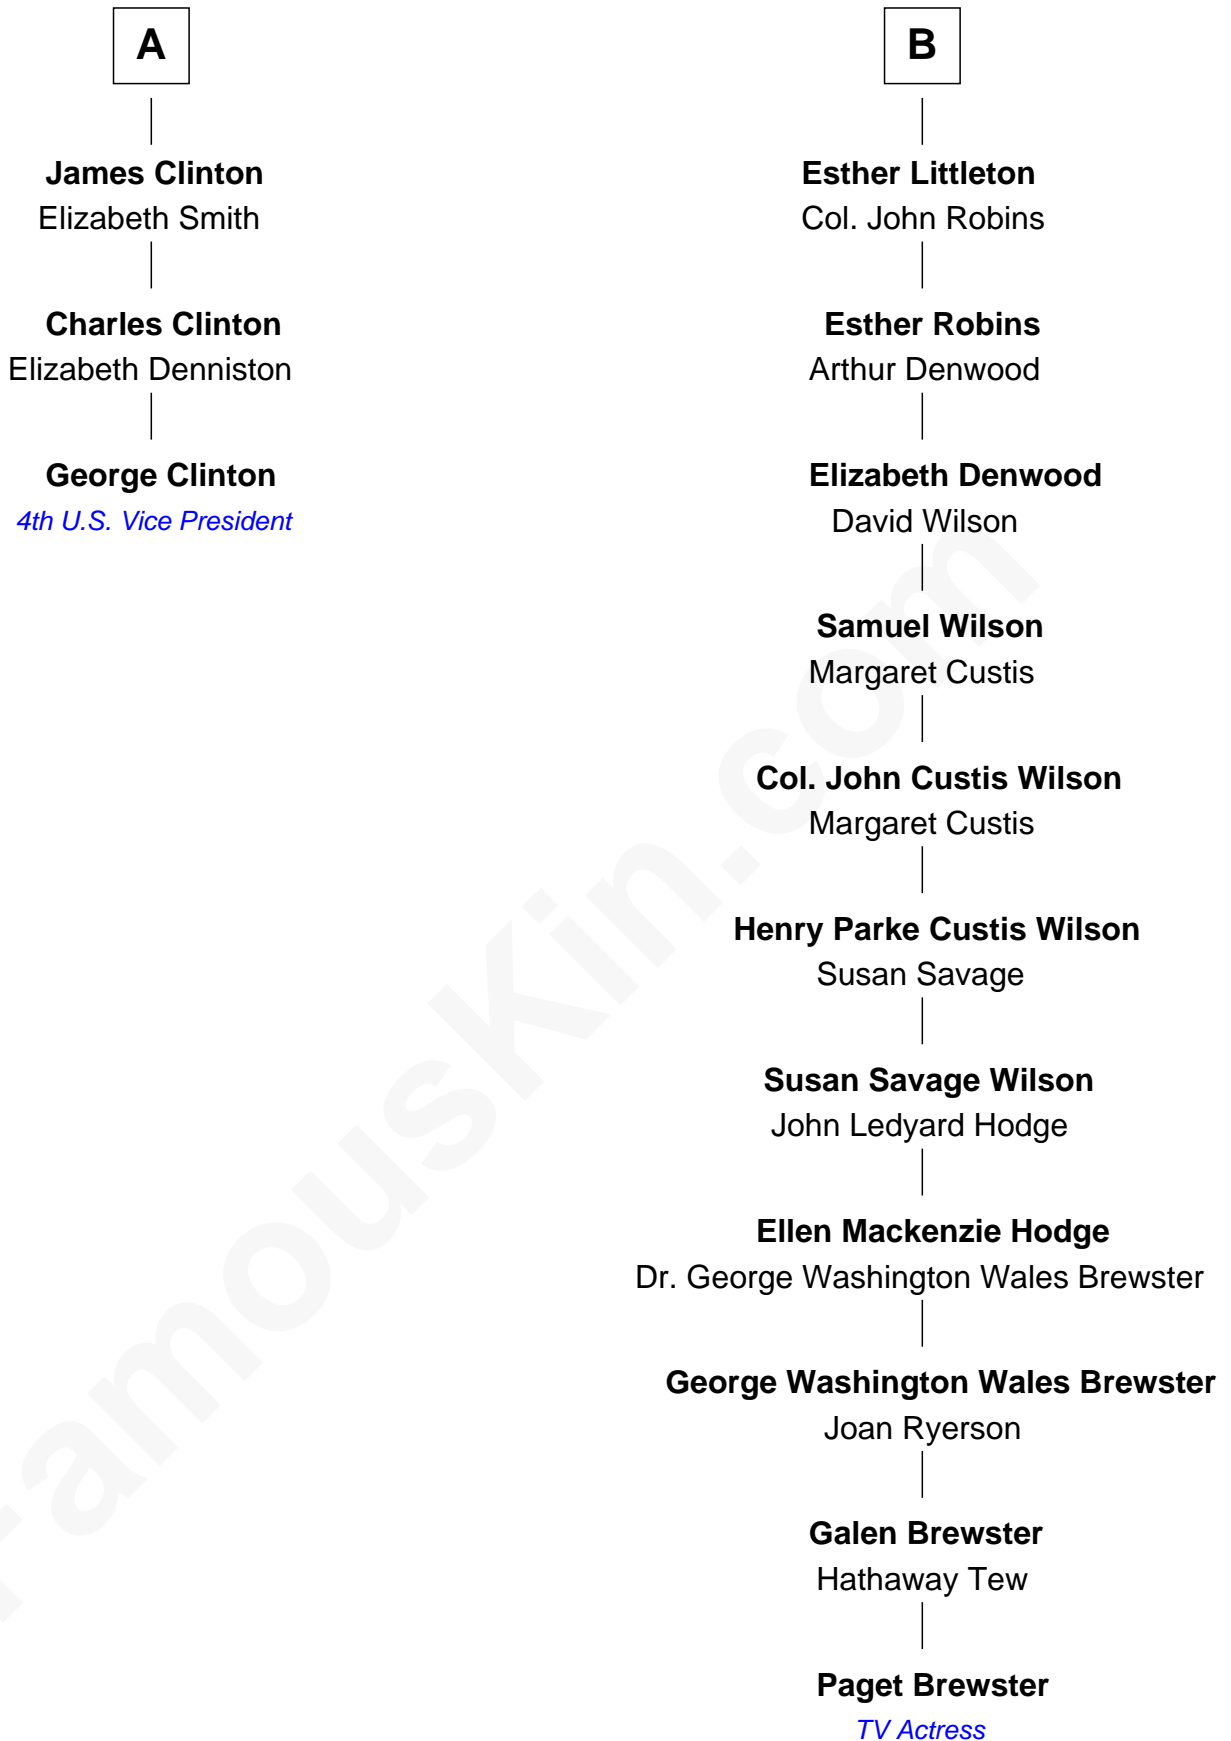

FamousKin.com Relationship Chart of

George Clinton

4th U.S. Vice President

9th cousin 8 times removed of

Paget Brewster

TV Actress

Sir Walter Devereux

Elizabeth Merbery

Anne Devereux

William Herbert

Catherine Herbert

George Grey

Anne Grey

Sir John Hussey

Bridget Hussey

Sir Richard Morrison

Elizabeth Morrison

Sir Henry Clinton

Sir Henry Clinton alias Fynes

Elizabeth Hickman

William Clinton

Elizabeth Kennedy

A

Sir Walter Devereux

Edmund Walter

Mary Walter

Sir Edward Littleton

Col. Nathaniel Littleton

Ann Southy

B

Paget Brewster photo by [Jonathan Reilly](#) ([CC BY-SA 2.0](#))