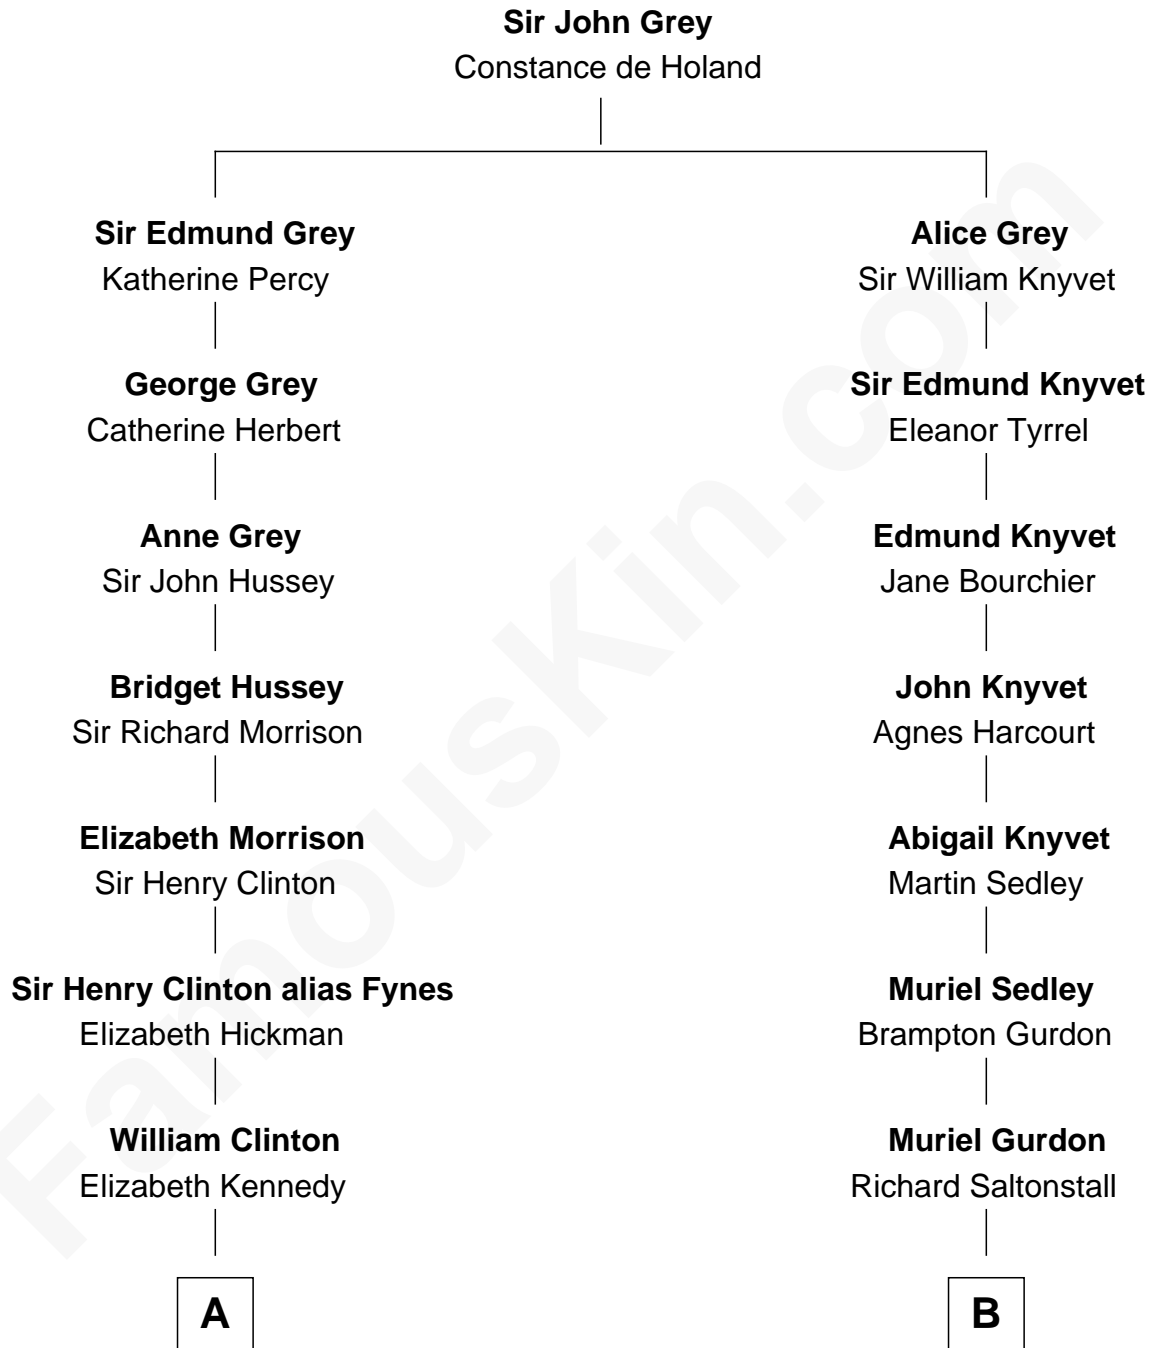

# FamousKin.com Relationship Chart of

**George Clinton**

*4th U.S. Vice President*

9th cousin 10 times removed of

**Paget Brewster**

*TV Actress*

**C**

**Joan Ryerson**

George Washington Wales Brewster

**Galen Brewster**

Hathaway Tew

**Paget Brewster**

*TV Actress*

FamousKin.com