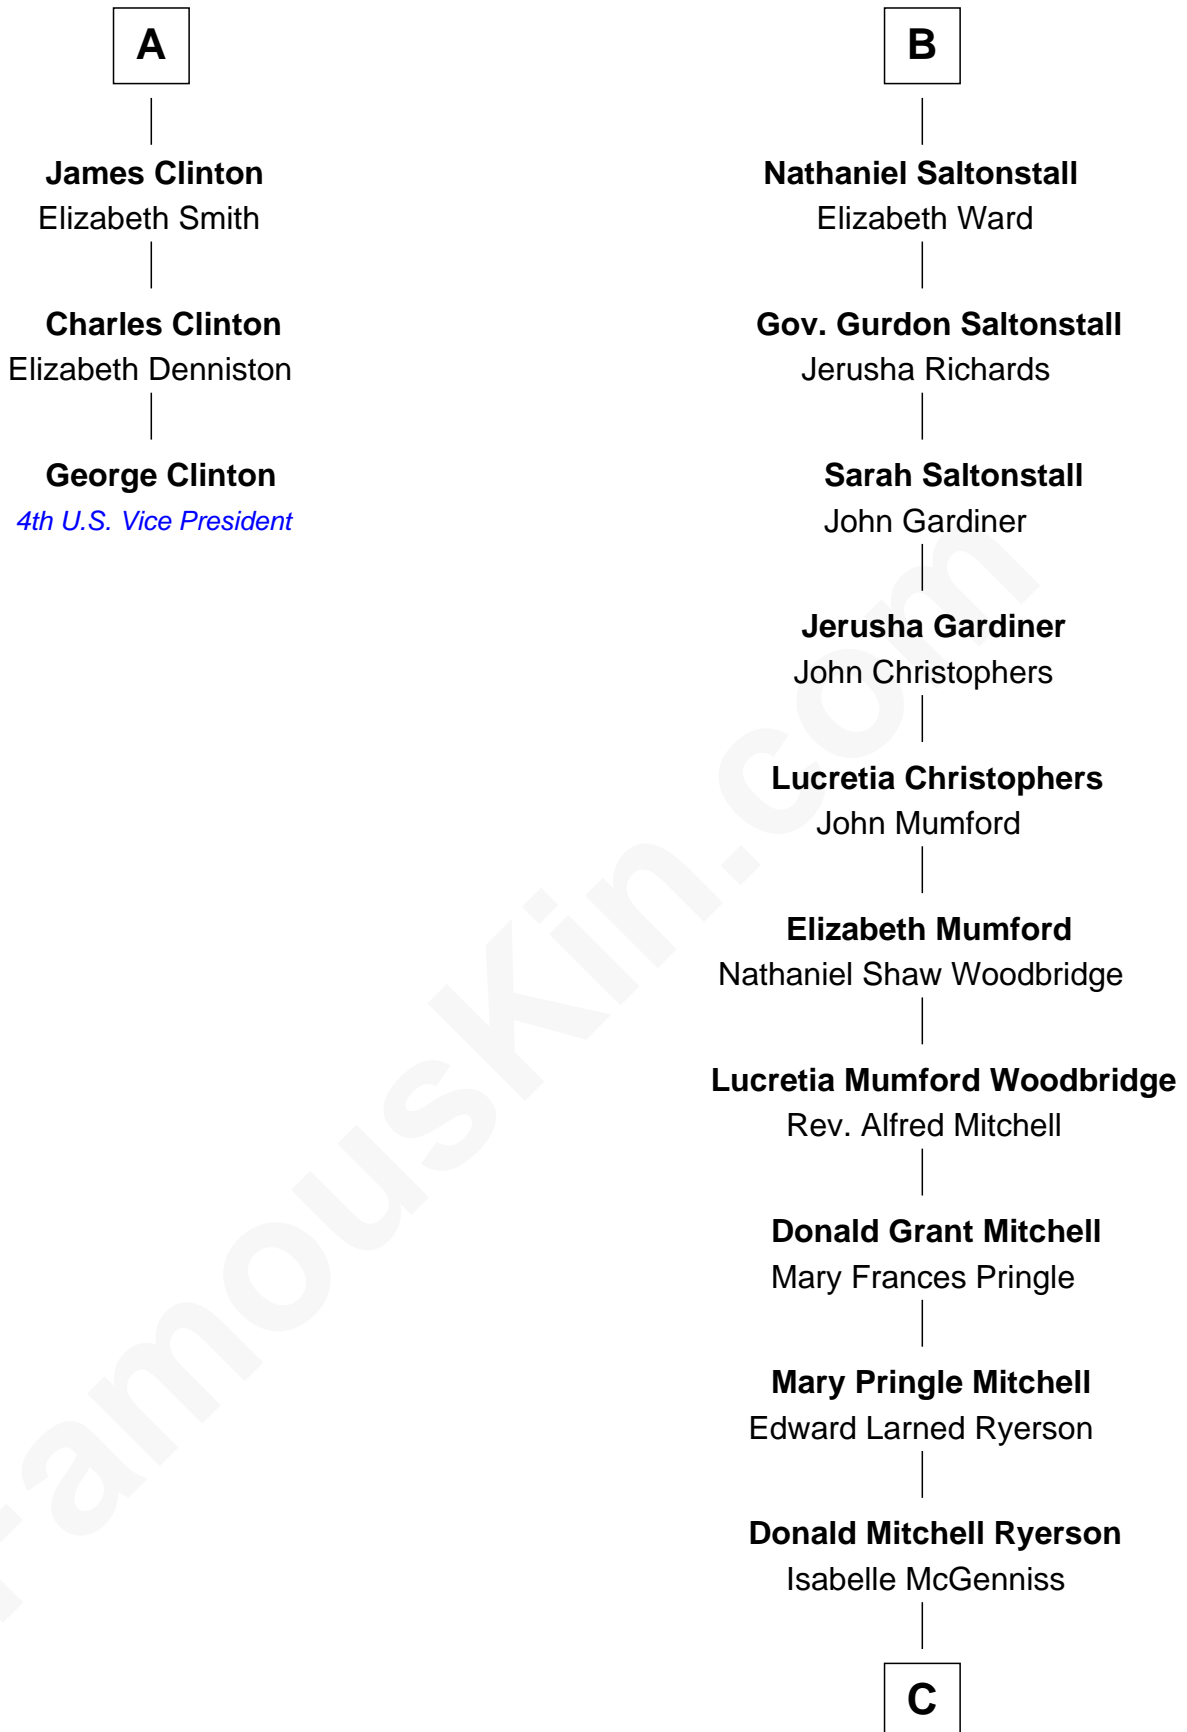

# FamousKin.com Relationship Chart of

**George Clinton**

*4th U.S. Vice President*

9th cousin 10 times removed of

**Paget Brewster**

*TV Actress*

**C**

**Joan Ryerson**

George Washington Wales Brewster

**Galen Brewster**

Hathaway Tew

**Paget Brewster**

*TV Actress*

FamousKin.com