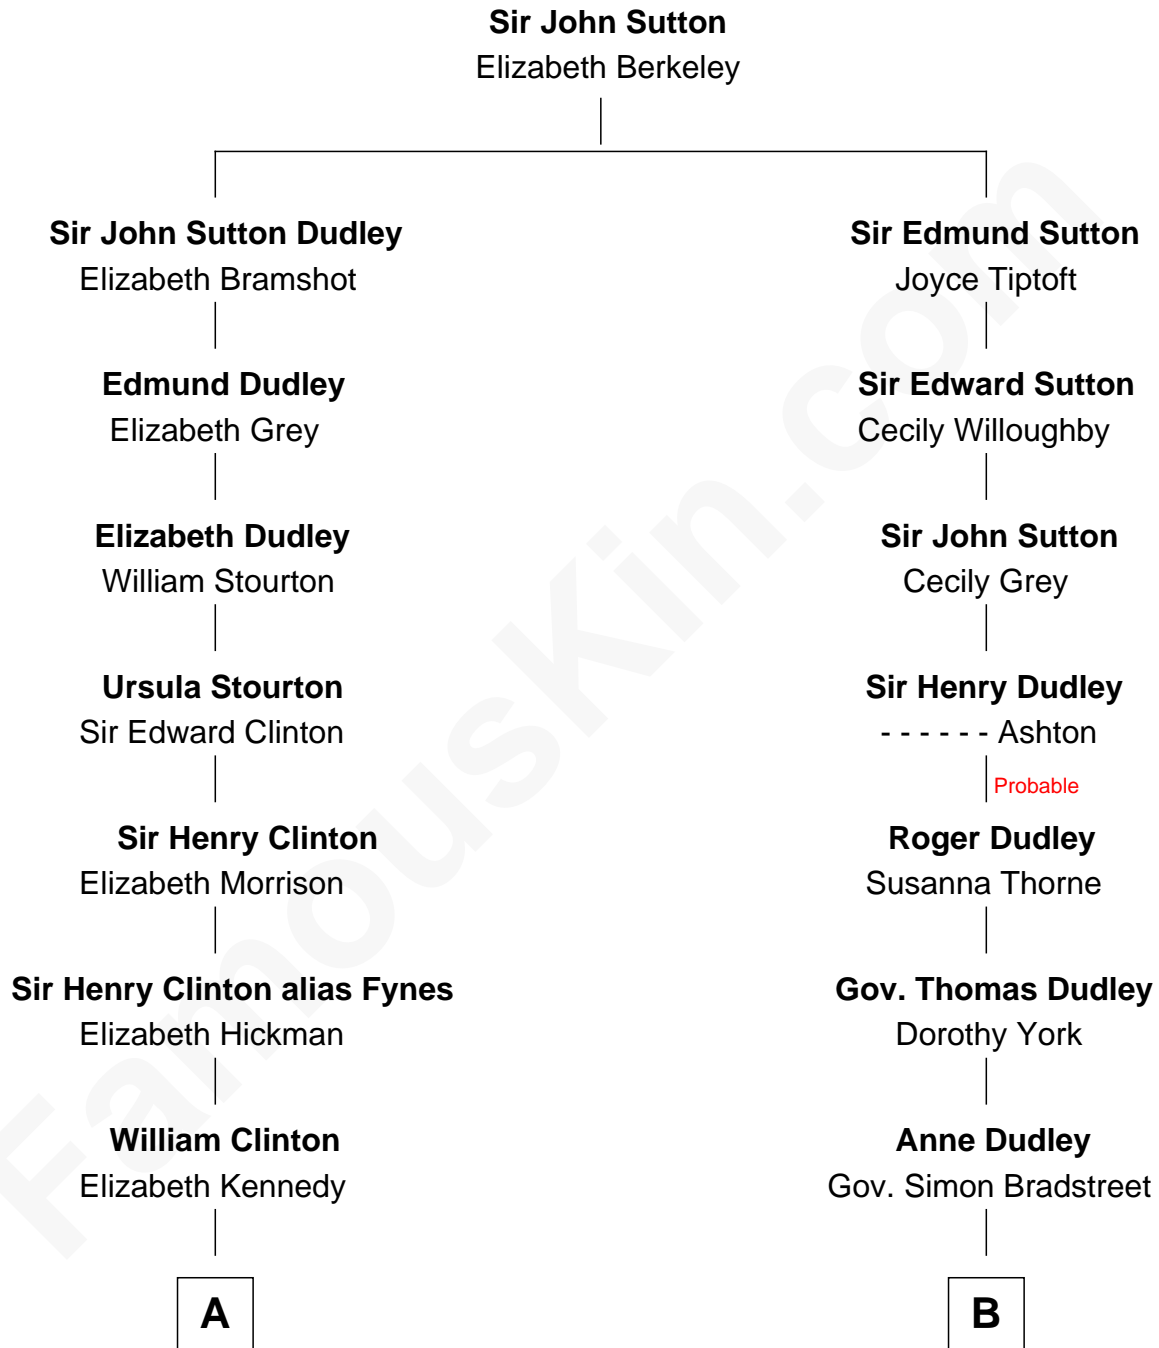

FamousKin.com Relationship Chart of

George Clinton

4th U.S. Vice President

9th cousin 6 times removed of

James Sherman

27th U.S. Vice-President

A

James Clinton
Elizabeth Smith

Charles Clinton
Elizabeth Denniston

George Clinton
4th U.S. Vice President

B

Dorothy Bradstreet
Rev. Seaborn Cotton

Rev. John Cotton
Anne Lake

Mary Cotton
Rev. John Whiting

Thomas Whiting
Lydia Parker

Mary Whiting
William Barron

Mary Augusta Barron
Stalham Williams

Frances Lucretia Williams
Richard Winslow Sherman

Mary Frances Sherman
Richard Updike Sherman

James Sherman
27th U.S. Vice-President

FamousKin.com