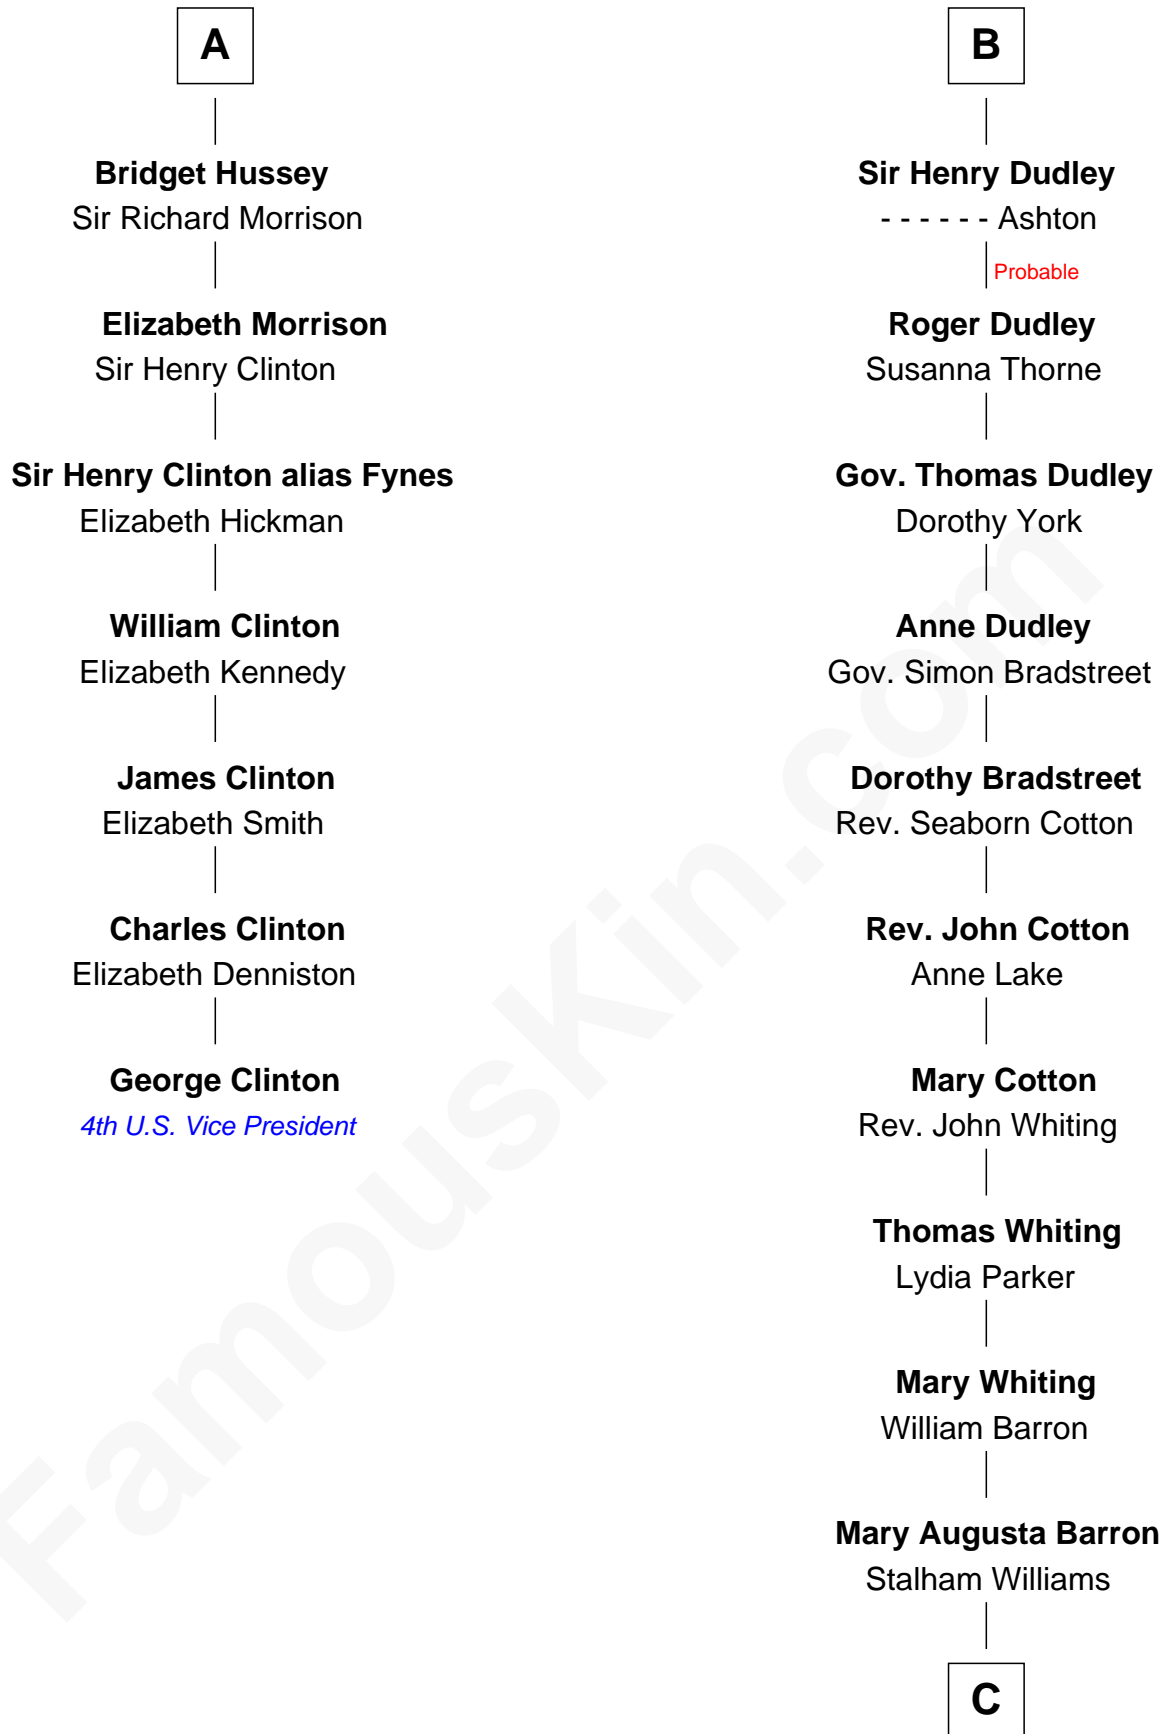

FamousKin.com Relationship Chart of

George Clinton

4th U.S. Vice President

13th cousin 6 times removed of

James Sherman

27th U.S. Vice-President

Henry Plantagenet

Maud de Chaworth

Sir Edmund Grey

Katherine Percy

George Grey

Catherine Herbert

Anne Grey

Sir John Hussey

A

Eleanor Plantagenet

Sir Edmund Sutton

Sir Edward Sutton

Cecily Willoughby

Sir John Sutton

Cecily Grey

B

C

Frances Lucretia Williams

Richard Winslow Sherman

Mary Frances Sherman

Richard Updike Sherman

James Sherman

27th U.S. Vice-President

FamousKin.com