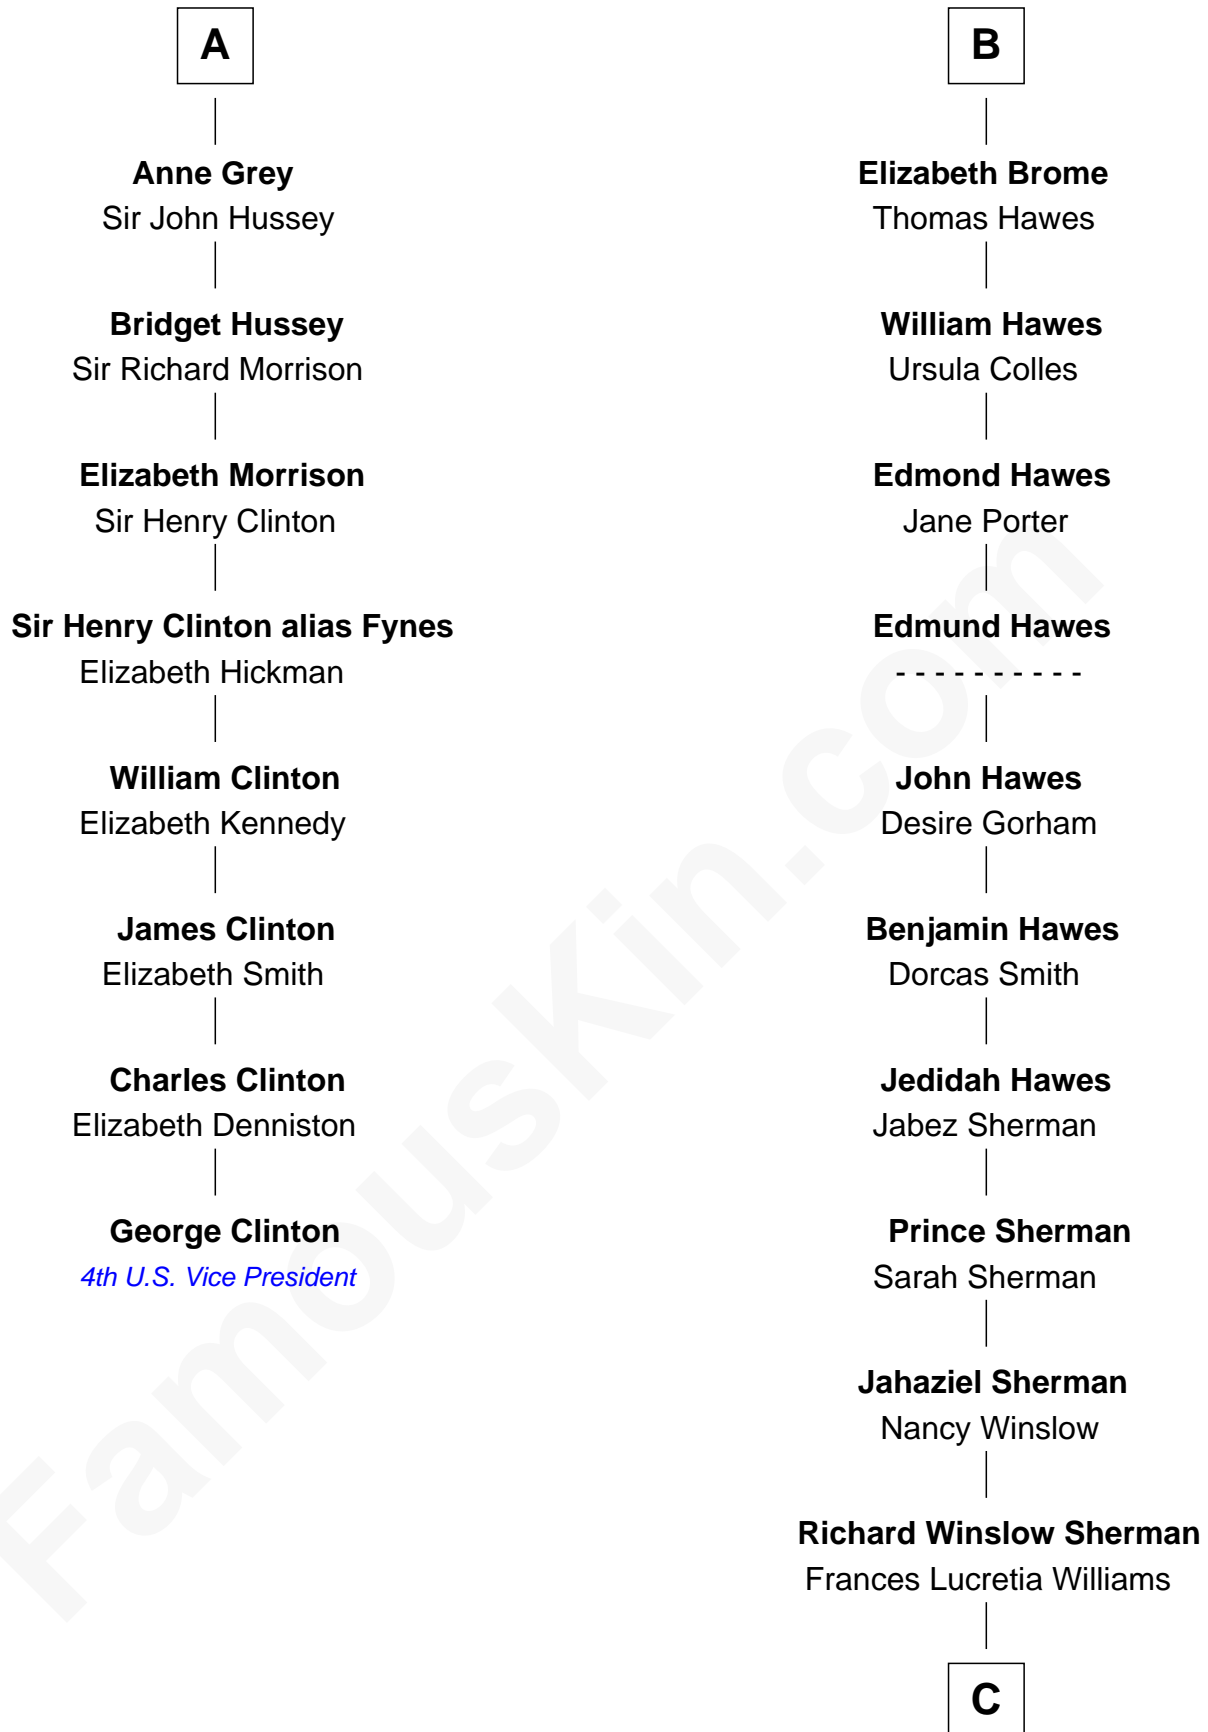

# FamousKin.com Relationship Chart of

**George Clinton**

*4th U.S. Vice President*

14th cousin 4 times removed of

**James Sherman**

*27th U.S. Vice-President*

**Sir Robert de Ros**

Isabel de Aubeney

C

|  
**Mary Frances Sherman**  
Richard Updike Sherman

|  
**James Sherman**  
*27th U.S. Vice-President*

FamousKin.com