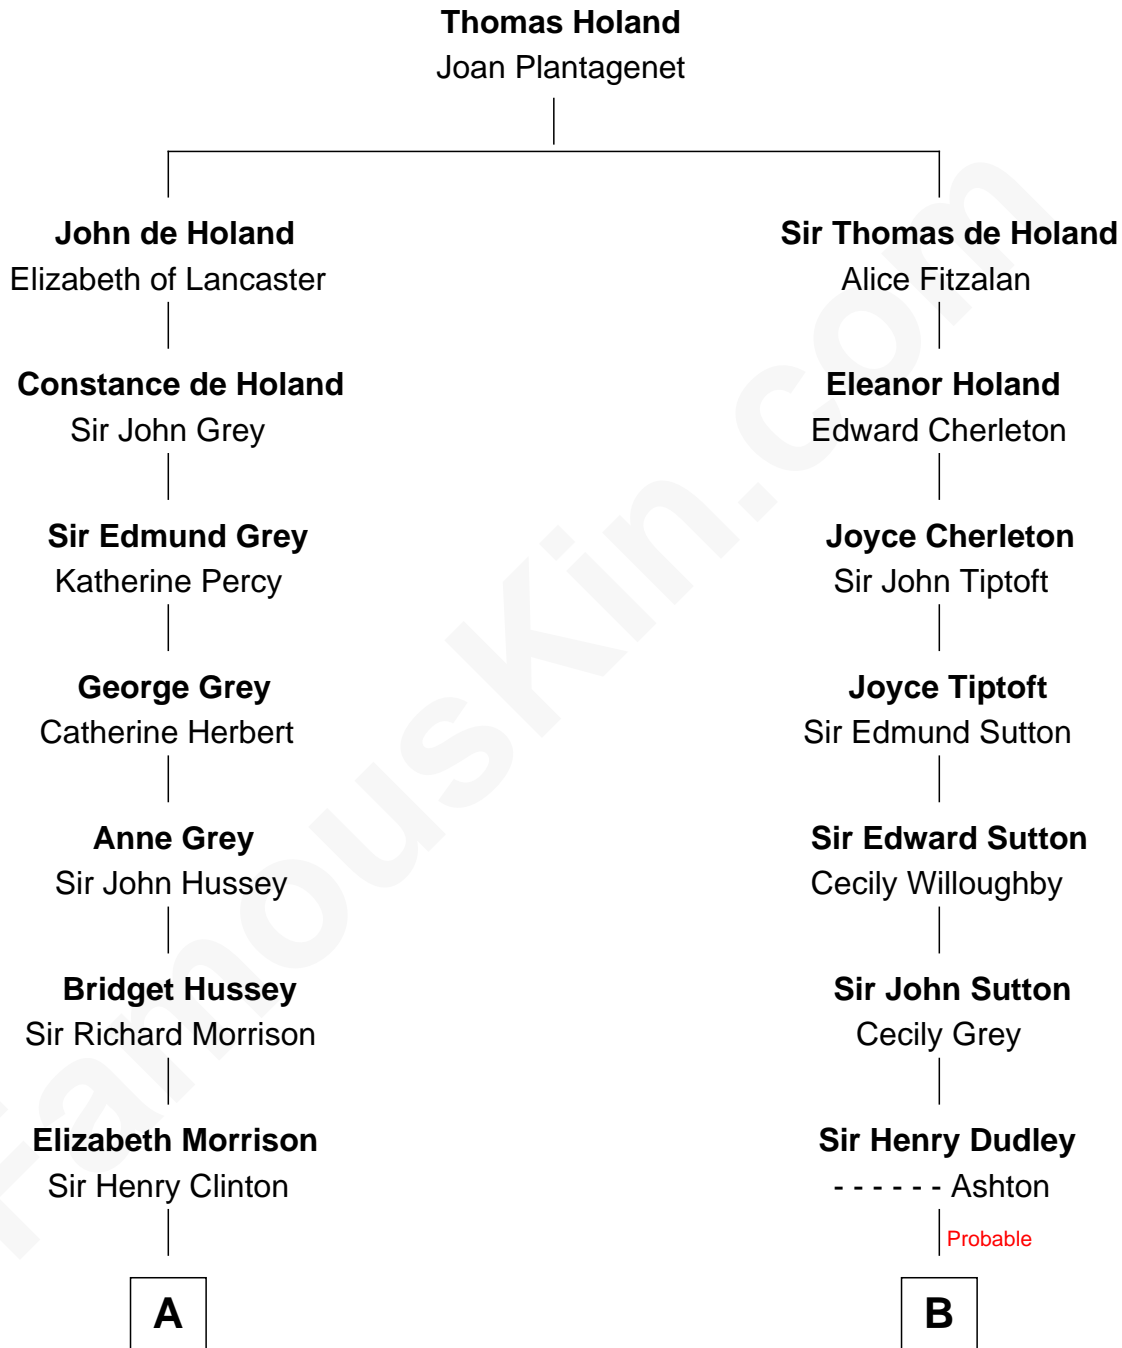

FamousKin.com Relationship Chart of

George Clinton

4th U.S. Vice President

11th cousin 7 times removed of

James Sherman

27th U.S. Vice-President

C

|
Mary Frances Sherman
Richard Updike Sherman

|
James Sherman
27th U.S. Vice-President

FamousKin.com