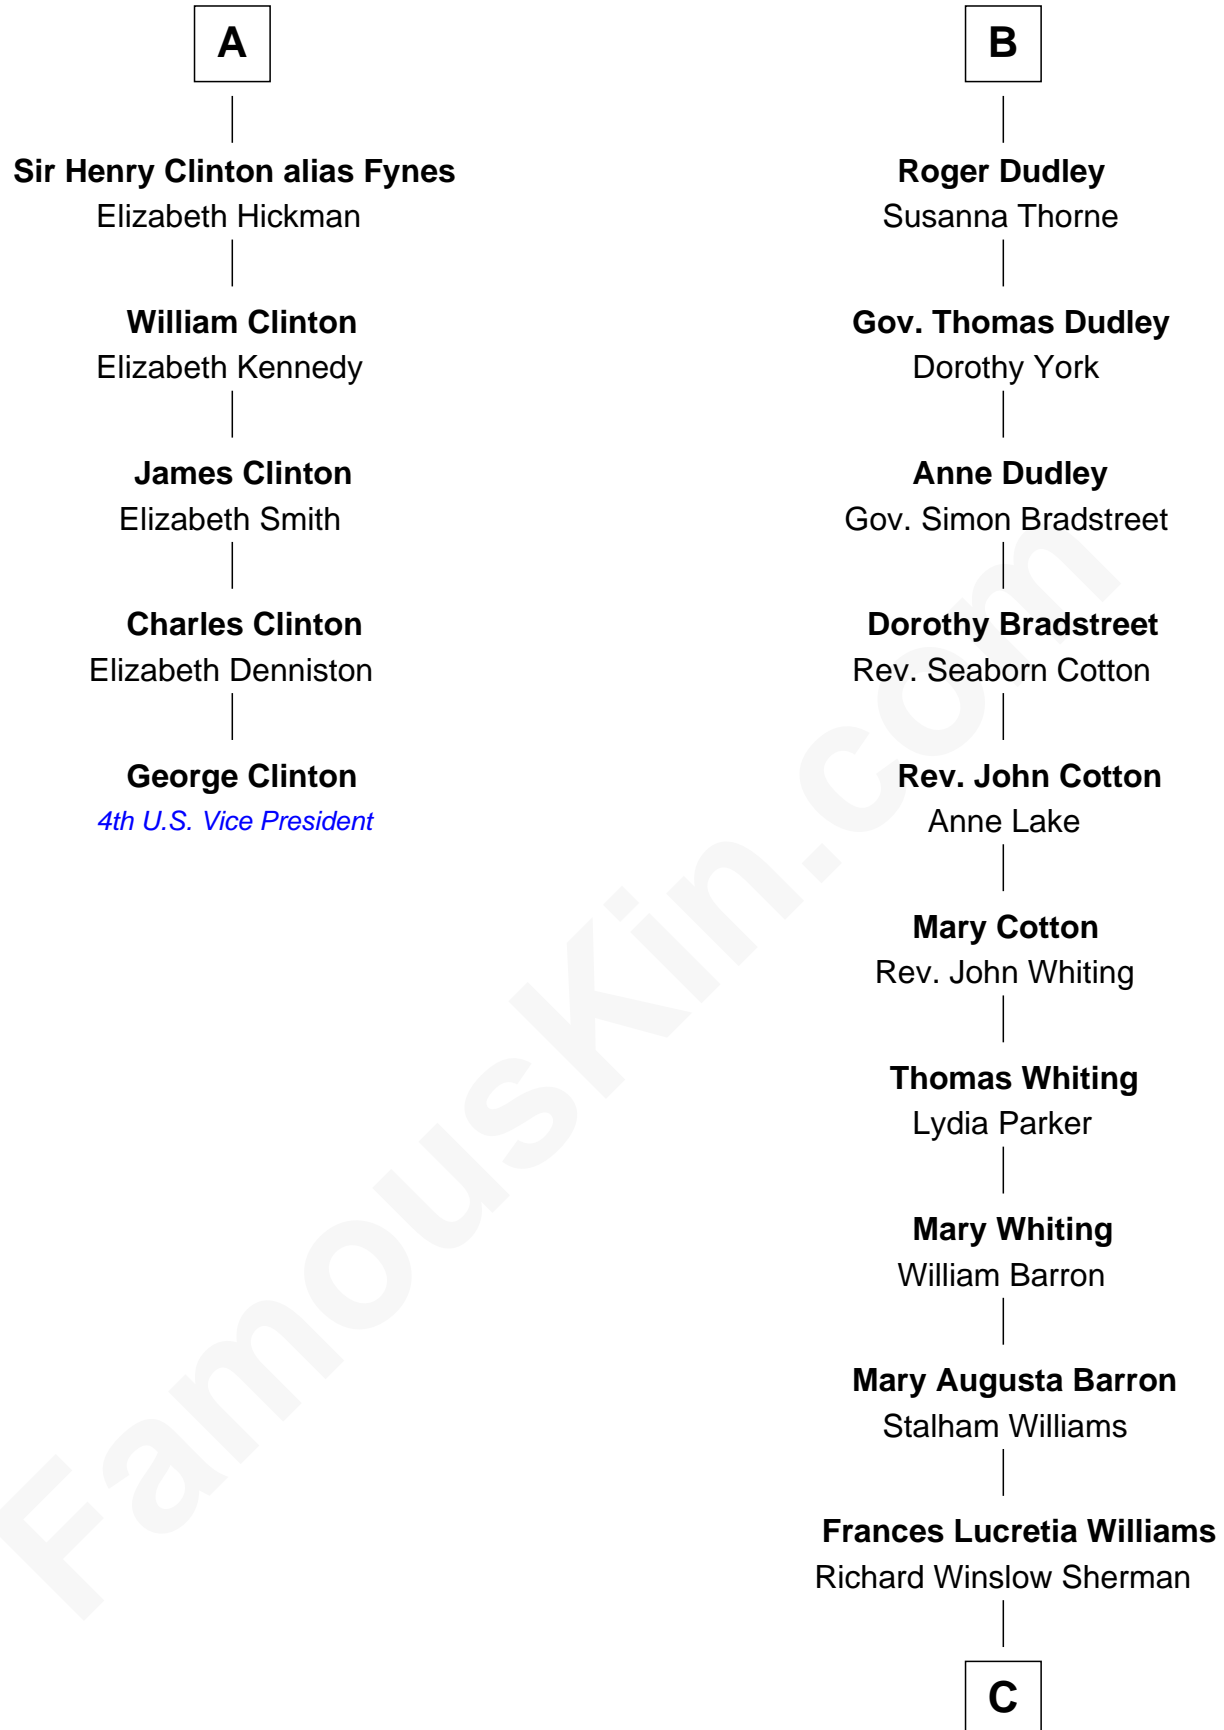

FamousKin.com Relationship Chart of

George Clinton

4th U.S. Vice President

11th cousin 7 times removed of

James Sherman

27th U.S. Vice-President

C

|
Mary Frances Sherman
Richard Updike Sherman

|
James Sherman
27th U.S. Vice-President

FamousKin.com