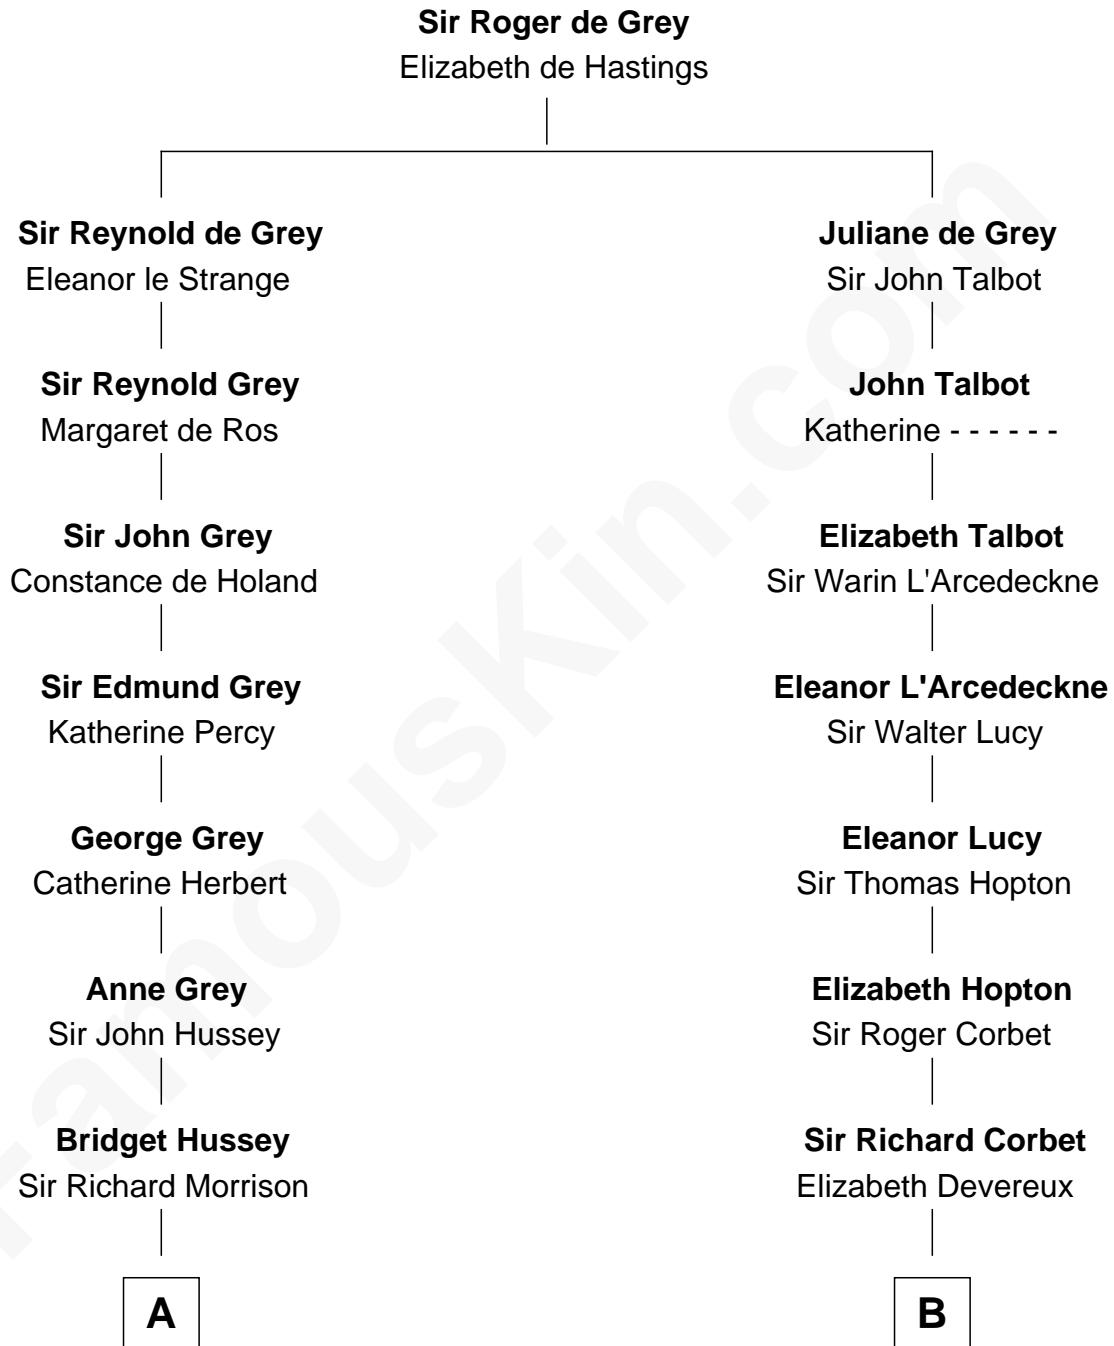

FamousKin.com Relationship Chart of

George Clinton

4th U.S. Vice President

12th cousin 9 times removed of

Allen Dulles

5th Director of the C.I.A.

C

Joanna Leffingwell

Charles Lathrop

Harriet Wadsworth Lathrop

Rev. Miron Winslow

Harriet Lathrop Winslow

Rev. John Welsh Dulles

Allen Macy Dulles

Edith Foster

Allen Dulles