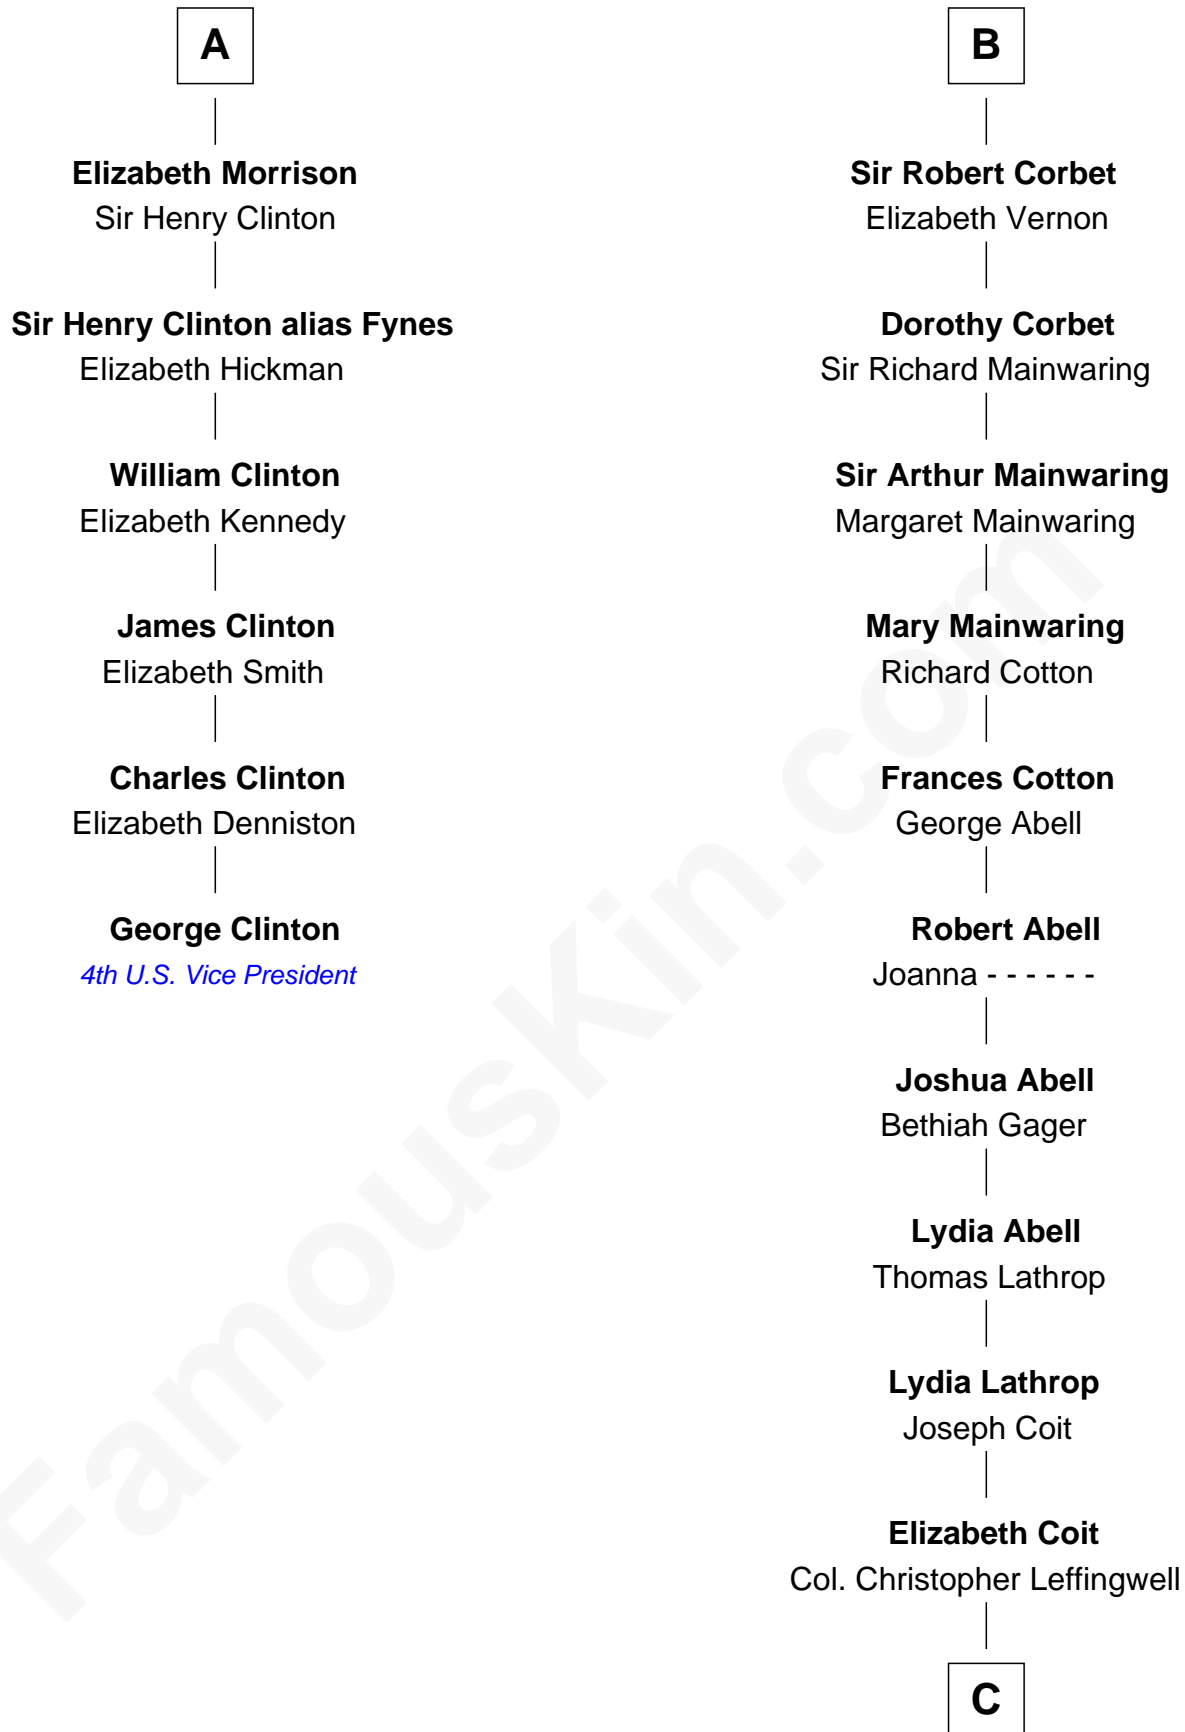

FamousKin.com Relationship Chart of

George Clinton

4th U.S. Vice President

12th cousin 9 times removed of

Allen Dulles

5th Director of the C.I.A.

C

Joanna Leffingwell

Charles Lathrop

Harriet Wadsworth Lathrop

Rev. Miron Winslow

Harriet Lathrop Winslow

Rev. John Welsh Dulles

Allen Macy Dulles

Edith Foster

Allen Dulles