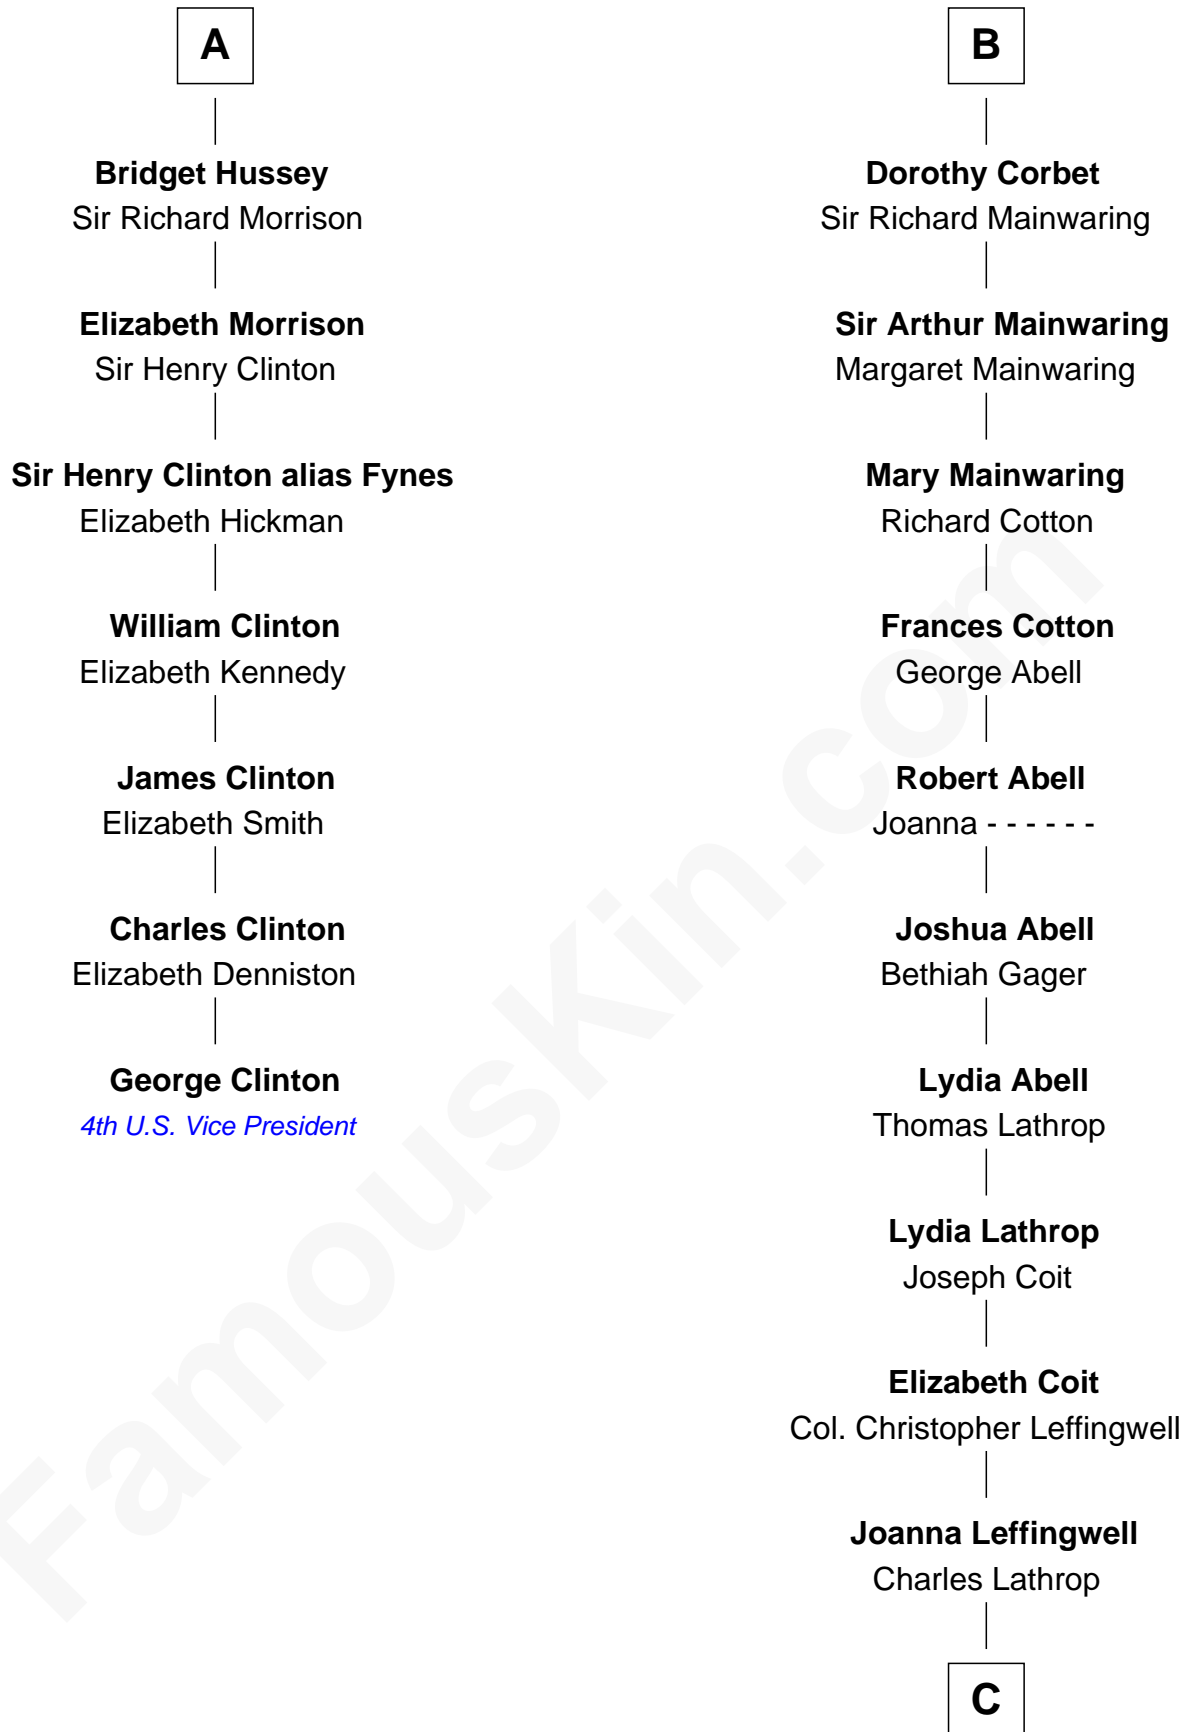

# FamousKin.com Relationship Chart of

**George Clinton**

*4th U.S. Vice President*

13th cousin 7 times removed of

**Allen Dulles**

*5th Director of the C.I.A.*

C

Harriet Wadsworth Lathrop

Rev. Miron Winslow

Harriet Lathrop Winslow

Rev. John Welsh Dulles

Allen Macy Dulles

Edith Foster

Allen Dulles

*5th Director of the C.I.A.*

FamousKin.com