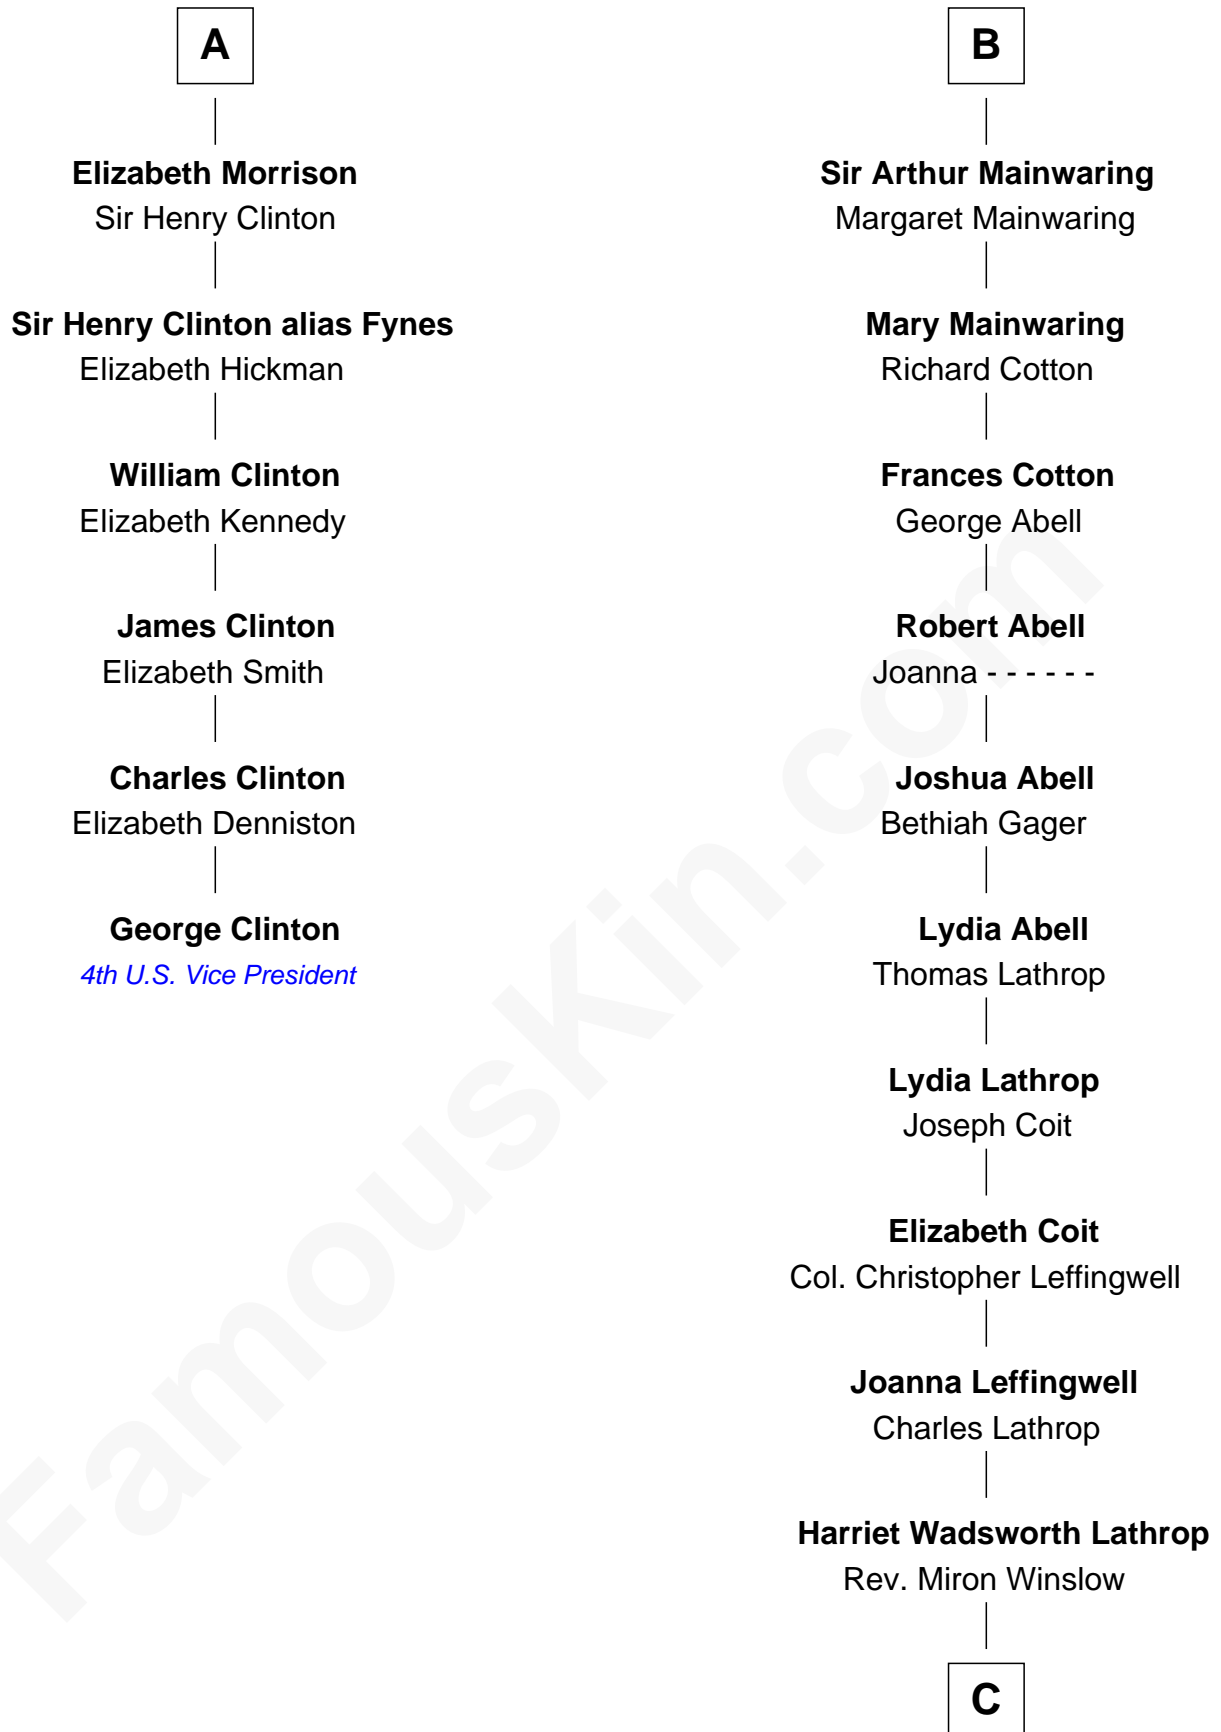

# FamousKin.com Relationship Chart of

**George Clinton**

*4th U.S. Vice President*

12th cousin 7 times removed of

**Allen Dulles**

*5th Director of the C.I.A.*

**Sir William de Ros**  
Margery de Badlesmere

**Thomas de Ros**  
Beatrice de Stafford

**Margaret de Ros**  
Sir Reynold Grey

**Sir John Grey**  
Constance de Holand

**Sir Edmund Grey**  
Katherine Percy

**George Grey**  
Catherine Herbert

**Anne Grey**  
Sir John Hussey

**Bridget Hussey**  
Sir Richard Morrison

**A**

**Maud de Roos**  
John de Welles

**Anne de Welles**  
James Butler

**James Butler**  
Joan Beauchamp

**Elizabeth Butler**  
John Talbot

**Ann Talbot**  
Sir Henry Vernon

**Elizabeth Vernon**  
Sir Robert Corbet

**Dorothy Corbet**  
Sir Richard Mainwaring

**B**

**C**

**Harriet Lathrop Winslow**

Rev. John Welsh Dulles

**Allen Macy Dulles**

Edith Foster