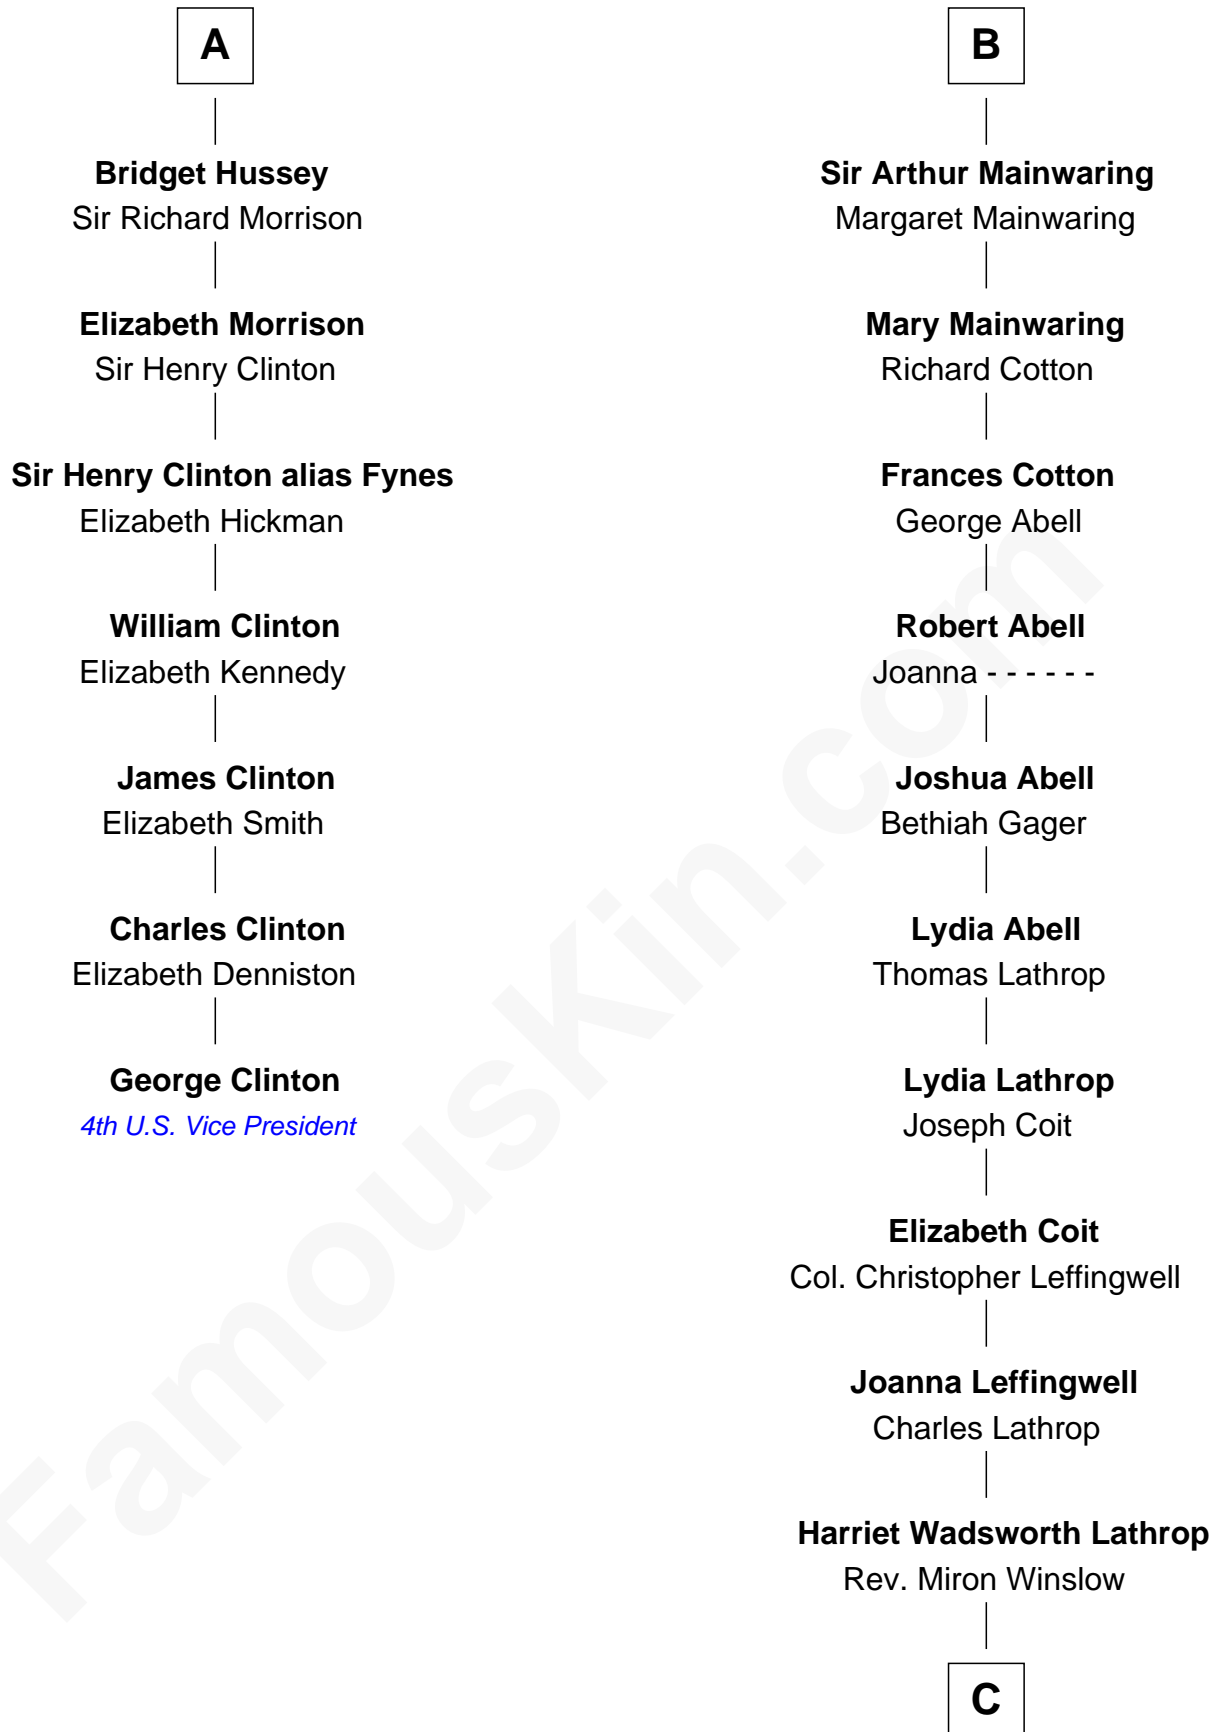

FamousKin.com Relationship Chart of

George Clinton

4th U.S. Vice President

13th cousin 6 times removed of

Allen Dulles

5th Director of the C.I.A.

C

Harriet Lathrop Winslow