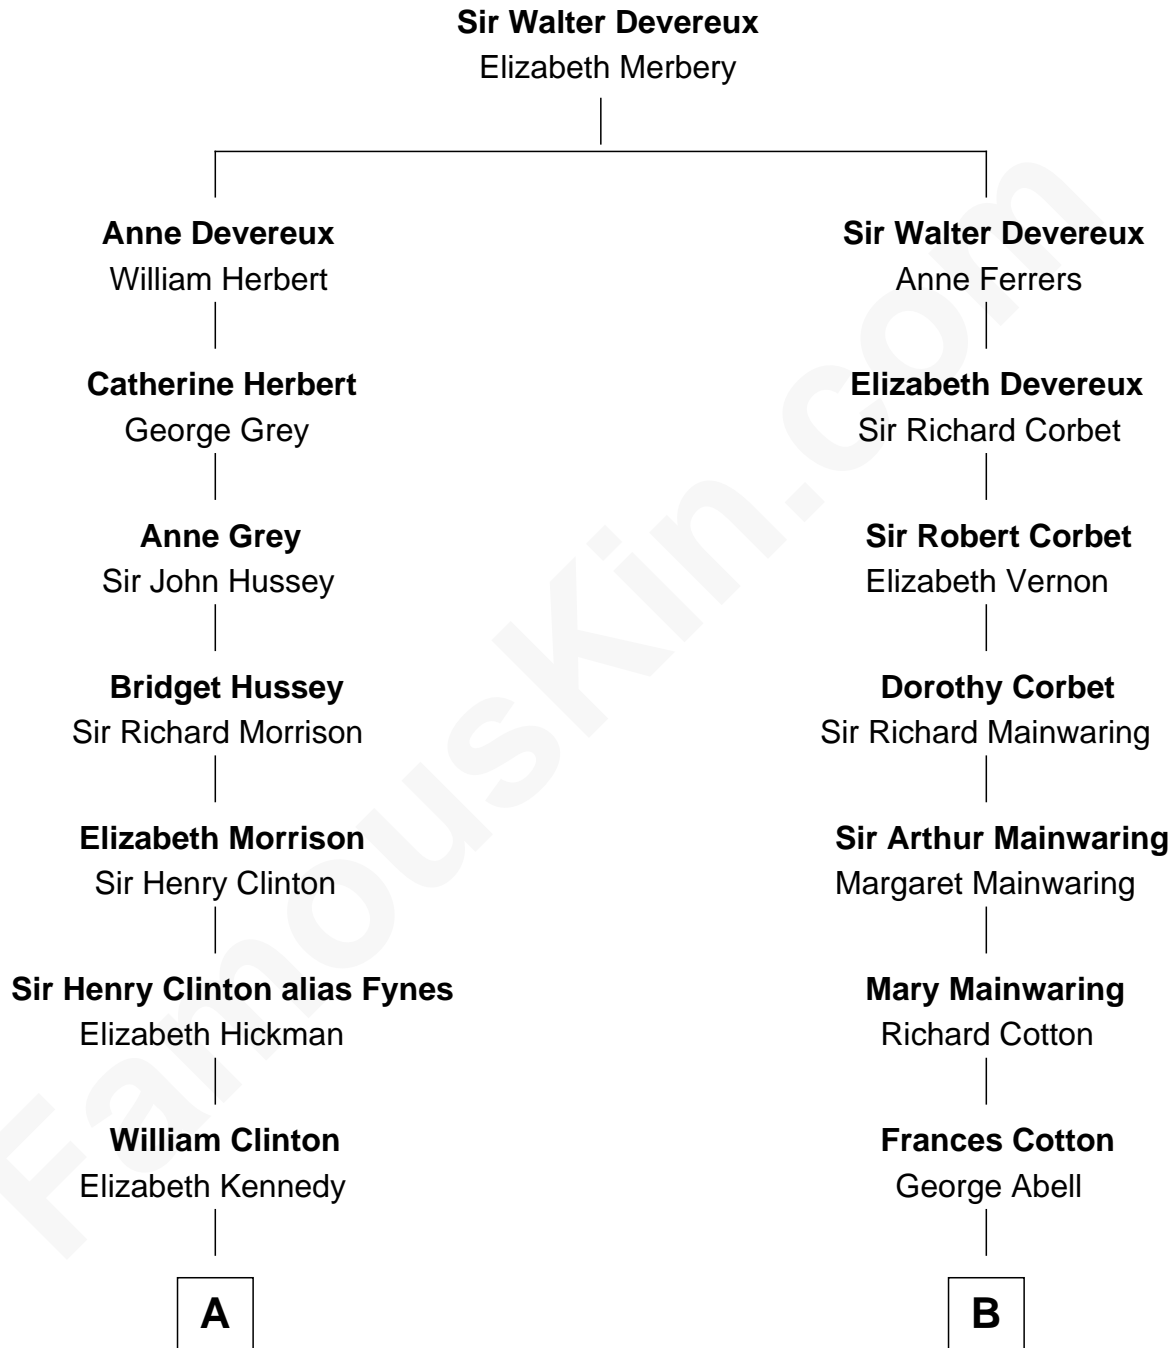

# FamousKin.com Relationship Chart of

**George Clinton**

*4th U.S. Vice President*

9th cousin 7 times removed of

**Allen Dulles**

*5th Director of the C.I.A.*

**A**

**James Clinton**  
Elizabeth Smith

**Charles Clinton**  
Elizabeth Denniston

**George Clinton**  
*4th U.S. Vice President*

**B**

**Robert Abell**  
Joanna - - - - -

**Joshua Abell**  
Bethiah Gager

**Lydia Abell**  
Thomas Lathrop

**Lydia Lathrop**  
Joseph Coit