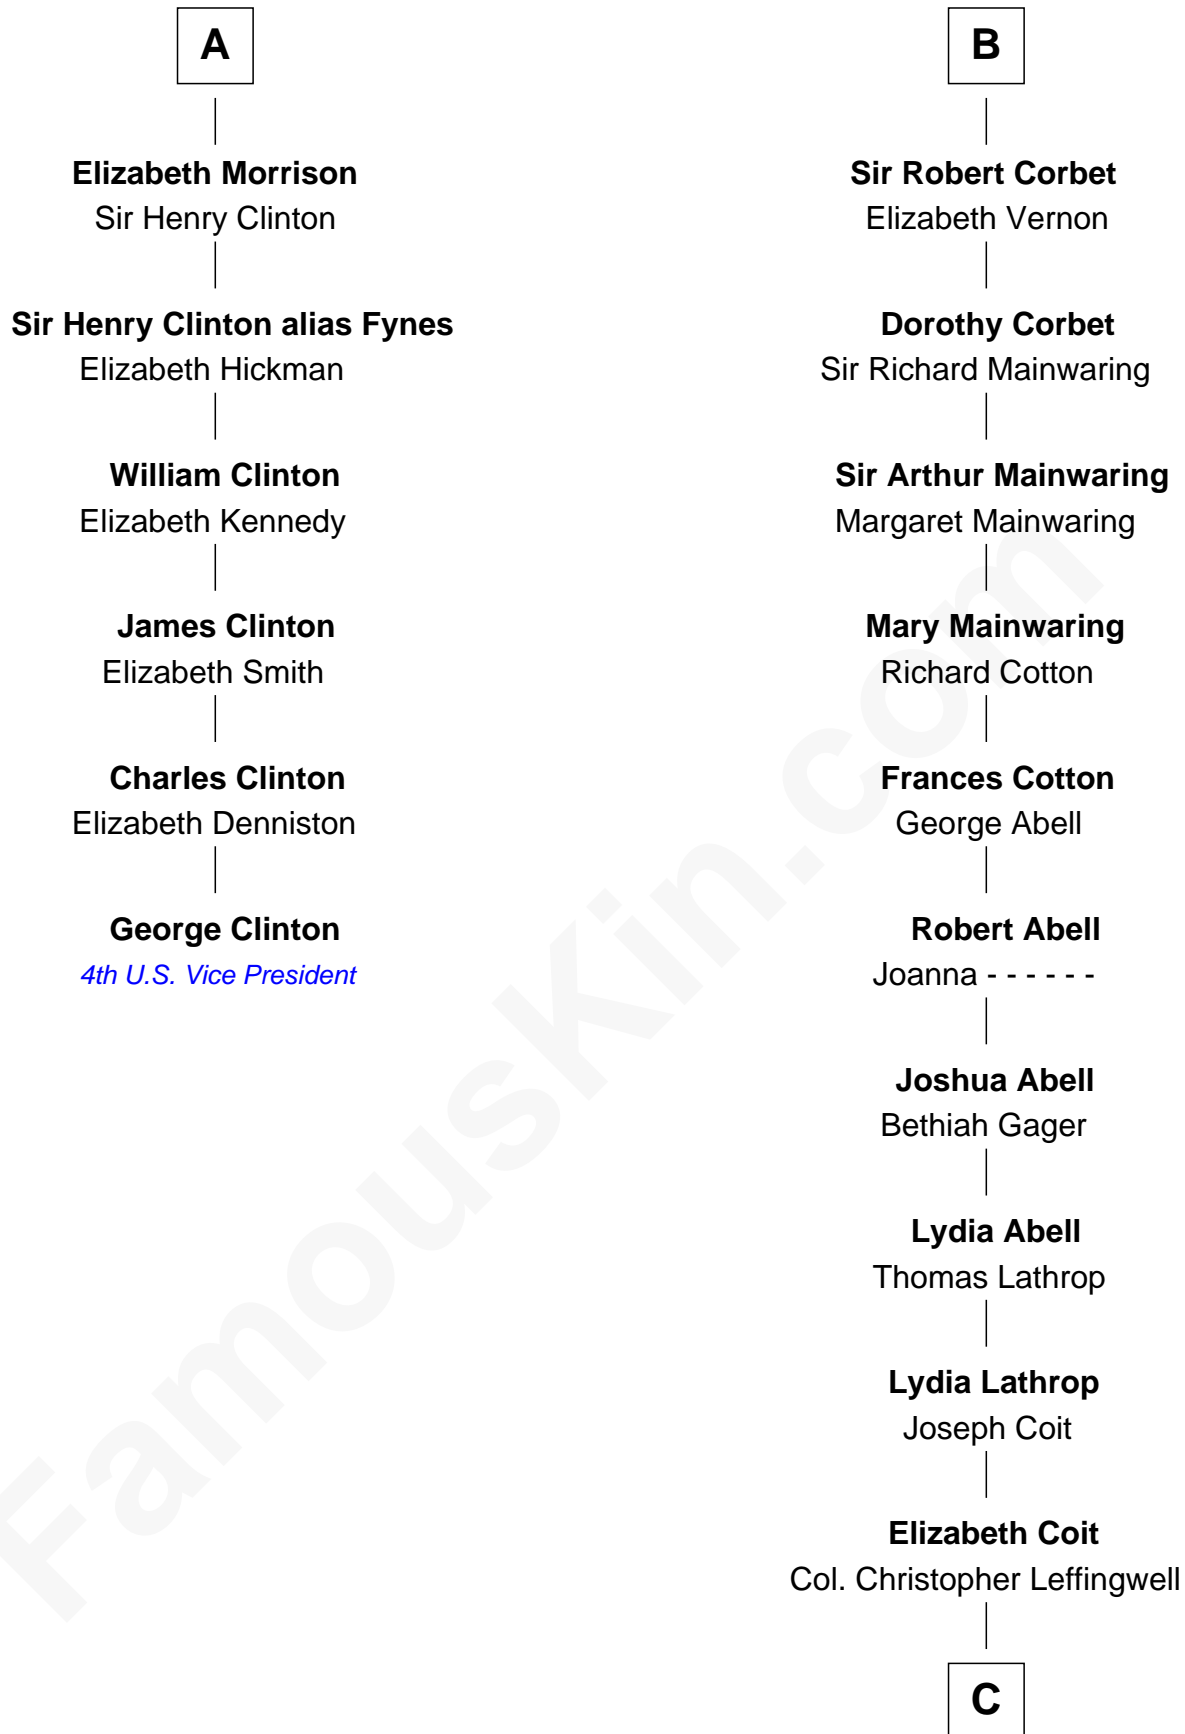

FamousKin.com Relationship Chart of

George Clinton

4th U.S. Vice President

12th cousin 9 times removed of

John Foster Dulles

52nd U.S. Secretary of State

C

Joanna Leffingwell

Charles Lathrop

Harriet Wadsworth Lathrop

Rev. Miron Winslow

Harriet Lathrop Winslow

Rev. John Welsh Dulles

Allen Macy Dulles

Edith Foster

John Foster Dulles