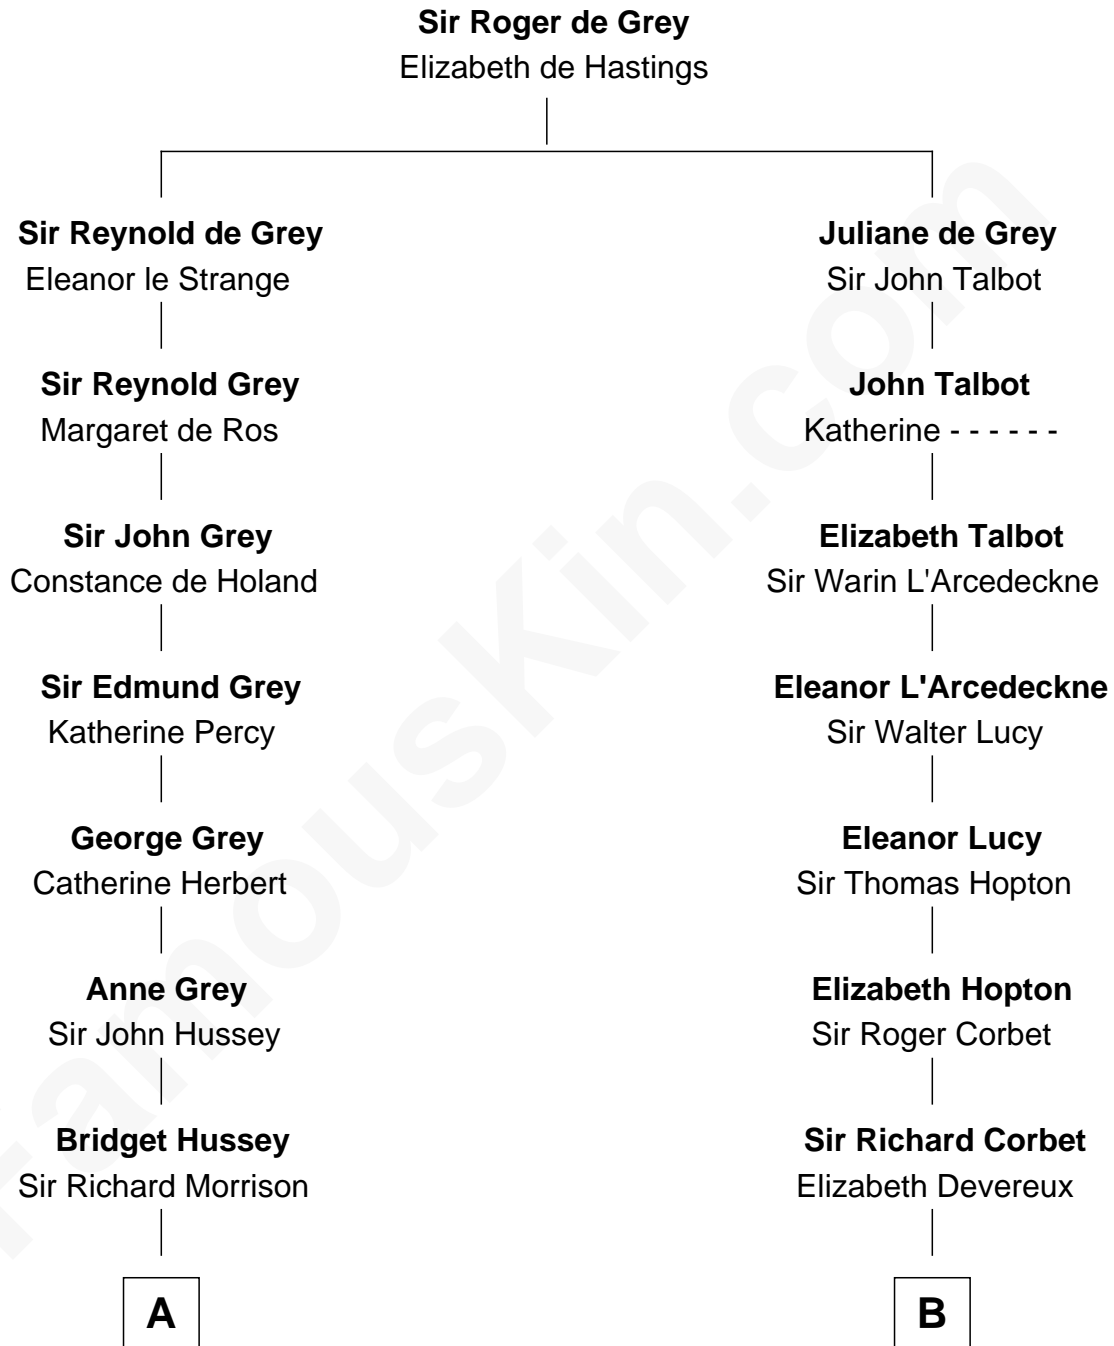

FamousKin.com Relationship Chart of

George Clinton

4th U.S. Vice President

12th cousin 9 times removed of

John Foster Dulles

52nd U.S. Secretary of State

C

Joanna Leffingwell

Charles Lathrop

Harriet Wadsworth Lathrop

Rev. Miron Winslow

Harriet Lathrop Winslow

Rev. John Welsh Dulles

Allen Macy Dulles

Edith Foster

John Foster Dulles