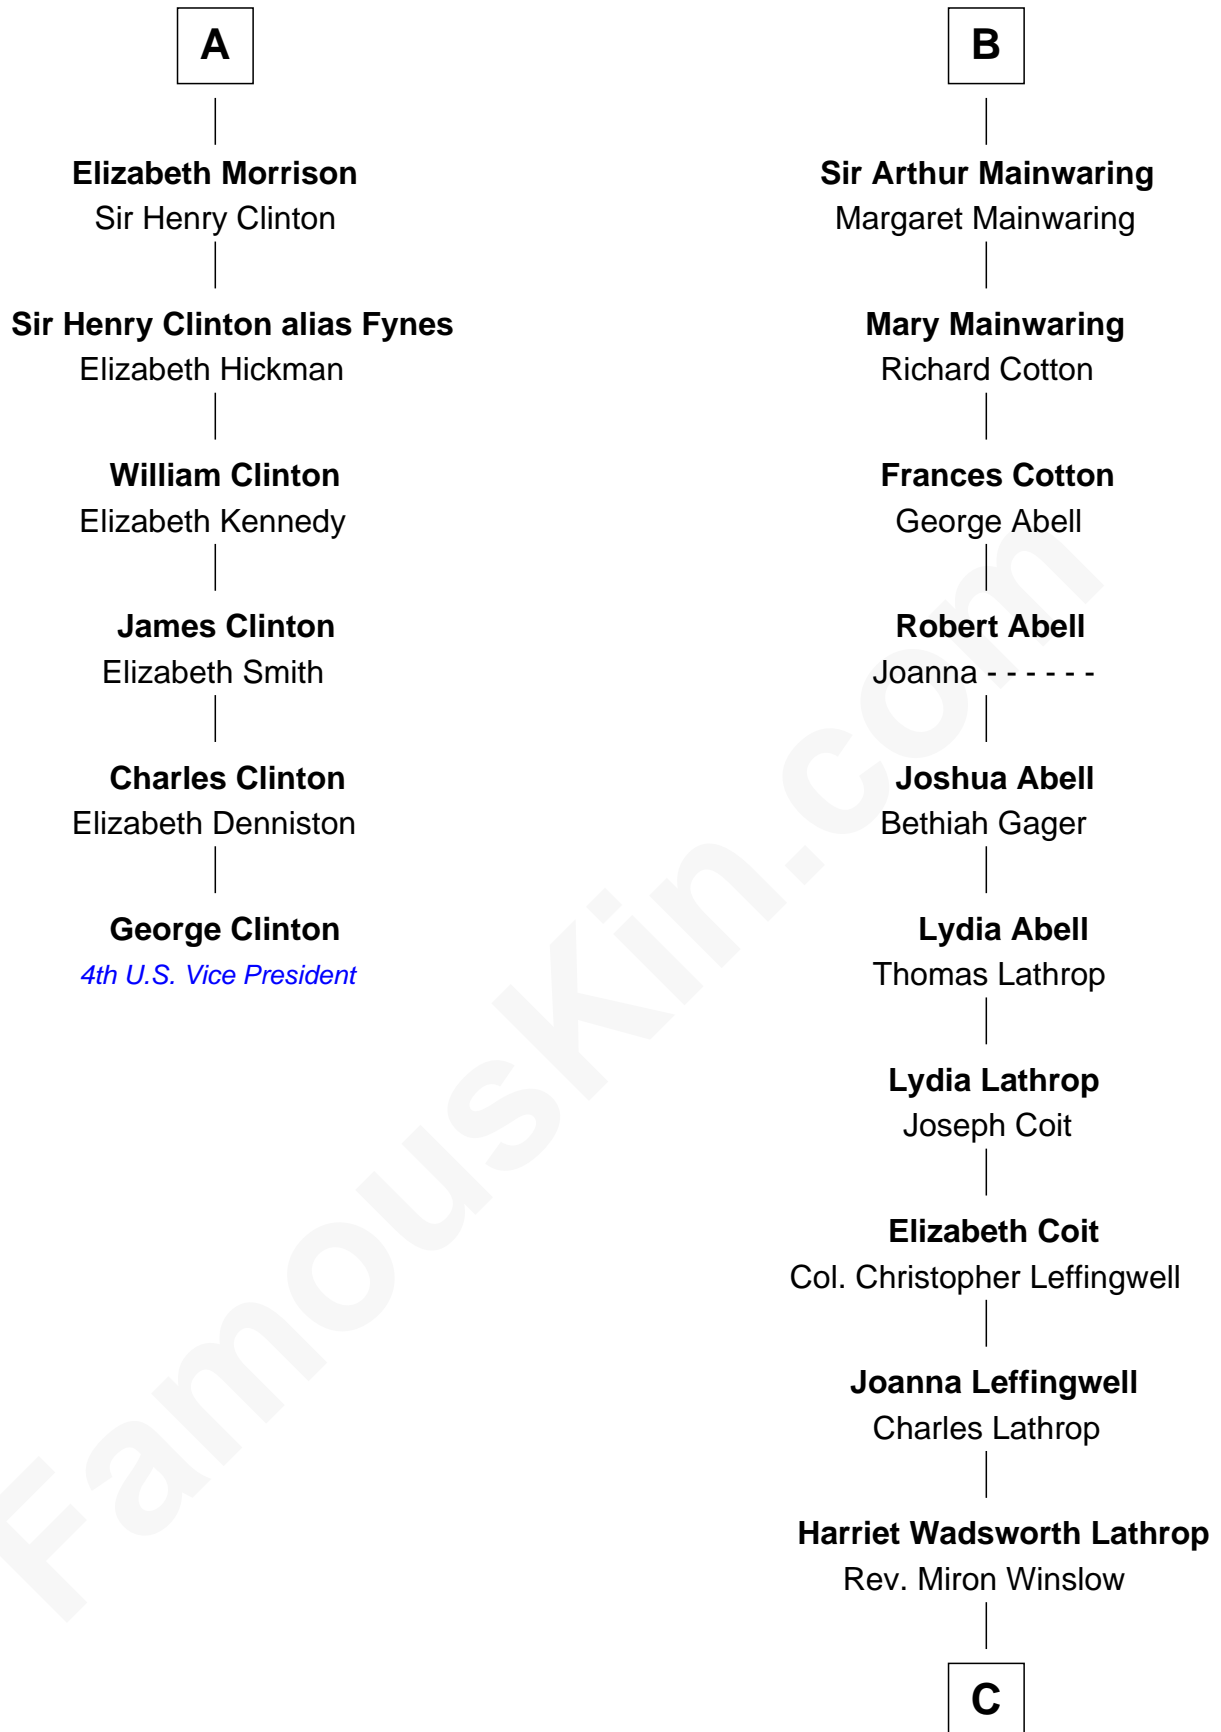

FamousKin.com Relationship Chart of

George Clinton

4th U.S. Vice President

12th cousin 7 times removed of

John Foster Dulles

52nd U.S. Secretary of State

Sir William de Ros
Margery de Badlesmere

Thomas de Ros
Beatrice de Stafford

Maud de Roos
John de Welles

Margaret de Ros
Sir Reynold Grey

Anne de Welles
James Butler

Sir John Grey
Constance de Holand

James Butler
Joan Beauchamp

Sir Edmund Grey
Katherine Percy

Elizabeth Butler
John Talbot

George Grey
Catherine Herbert

Ann Talbot
Sir Henry Vernon

Anne Grey
Sir John Hussey

Elizabeth Vernon
Sir Robert Corbet

Bridget Hussey
Sir Richard Morrison

Dorothy Corbet
Sir Richard Mainwaring

A

B