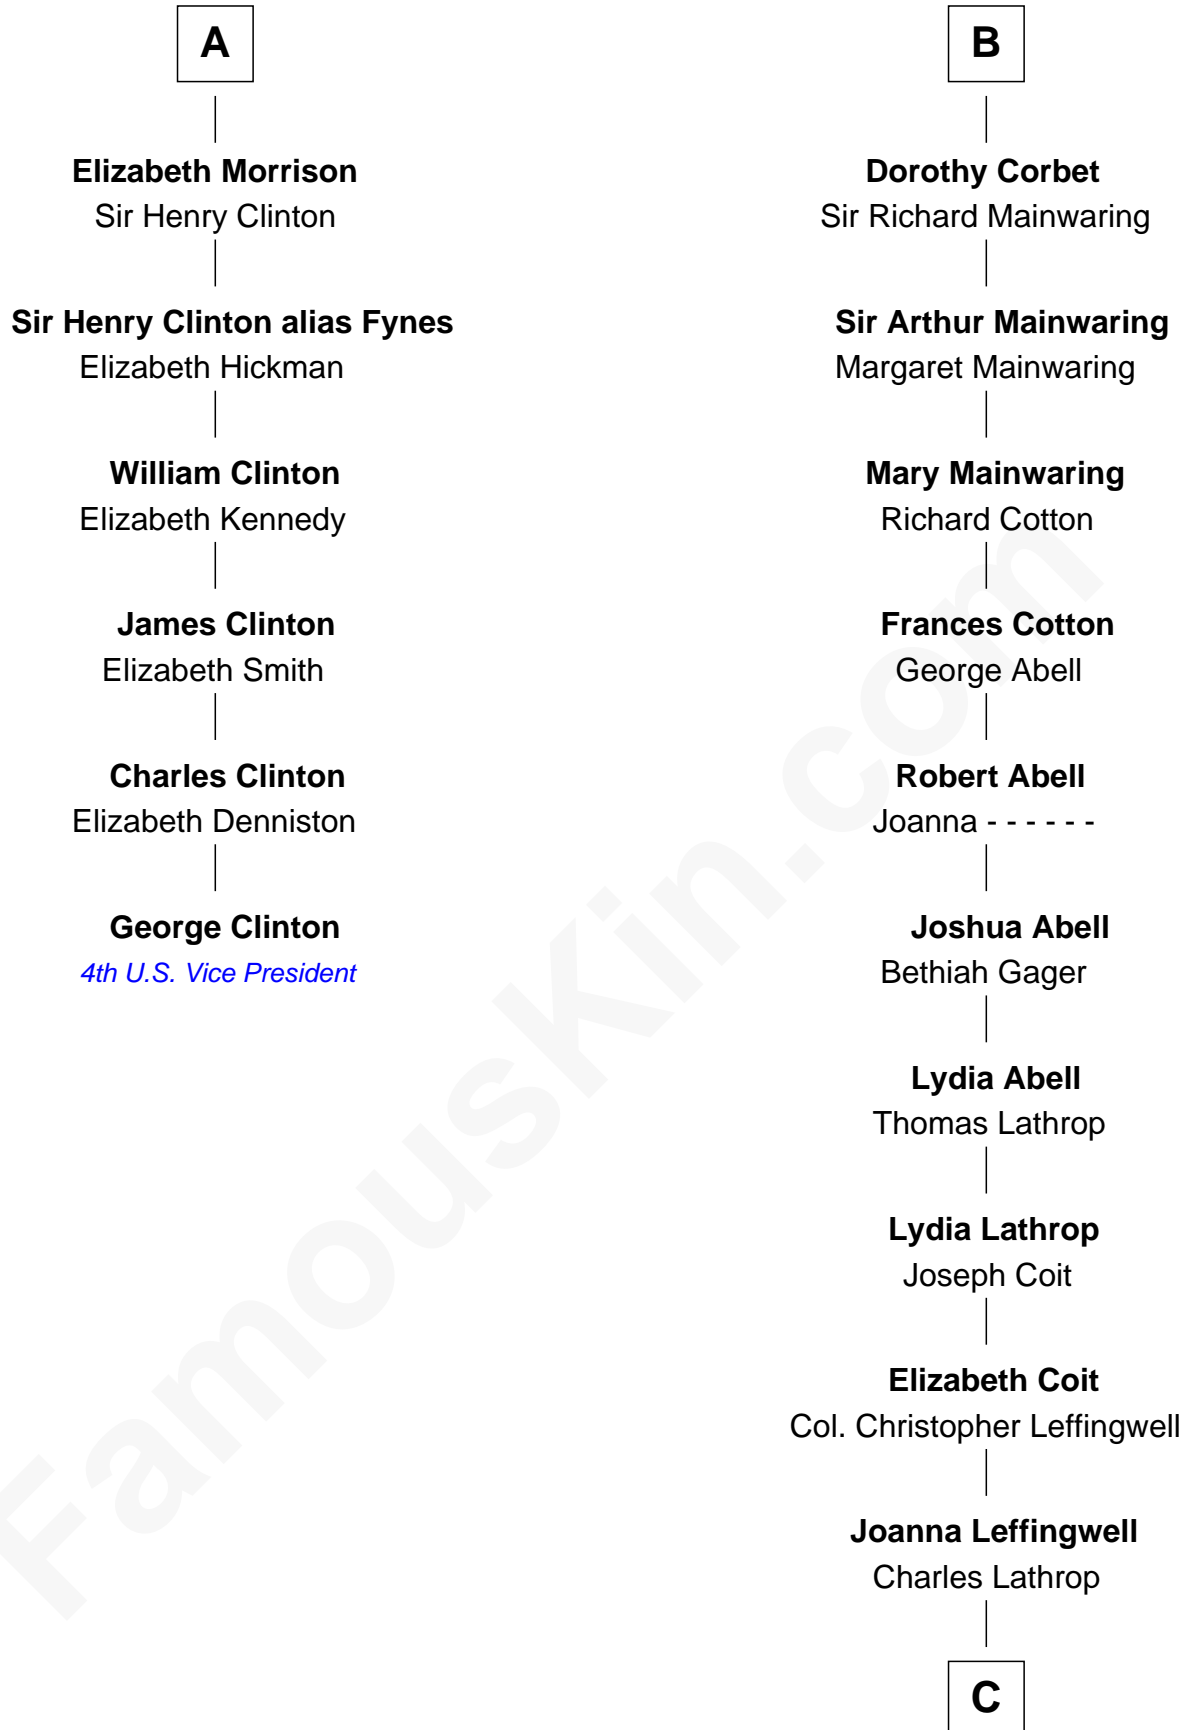

FamousKin.com Relationship Chart of

George Clinton

4th U.S. Vice President

12th cousin 8 times removed of

John Foster Dulles

52nd U.S. Secretary of State

Ralph de Stafford

Margaret de Audley

Sir Walter Devereux

Elizabeth Devereux

Sir Richard Corbet

Sir Robert Corbet

Elizabeth Vernon

B

C

Harriet Wadsworth Lathrop