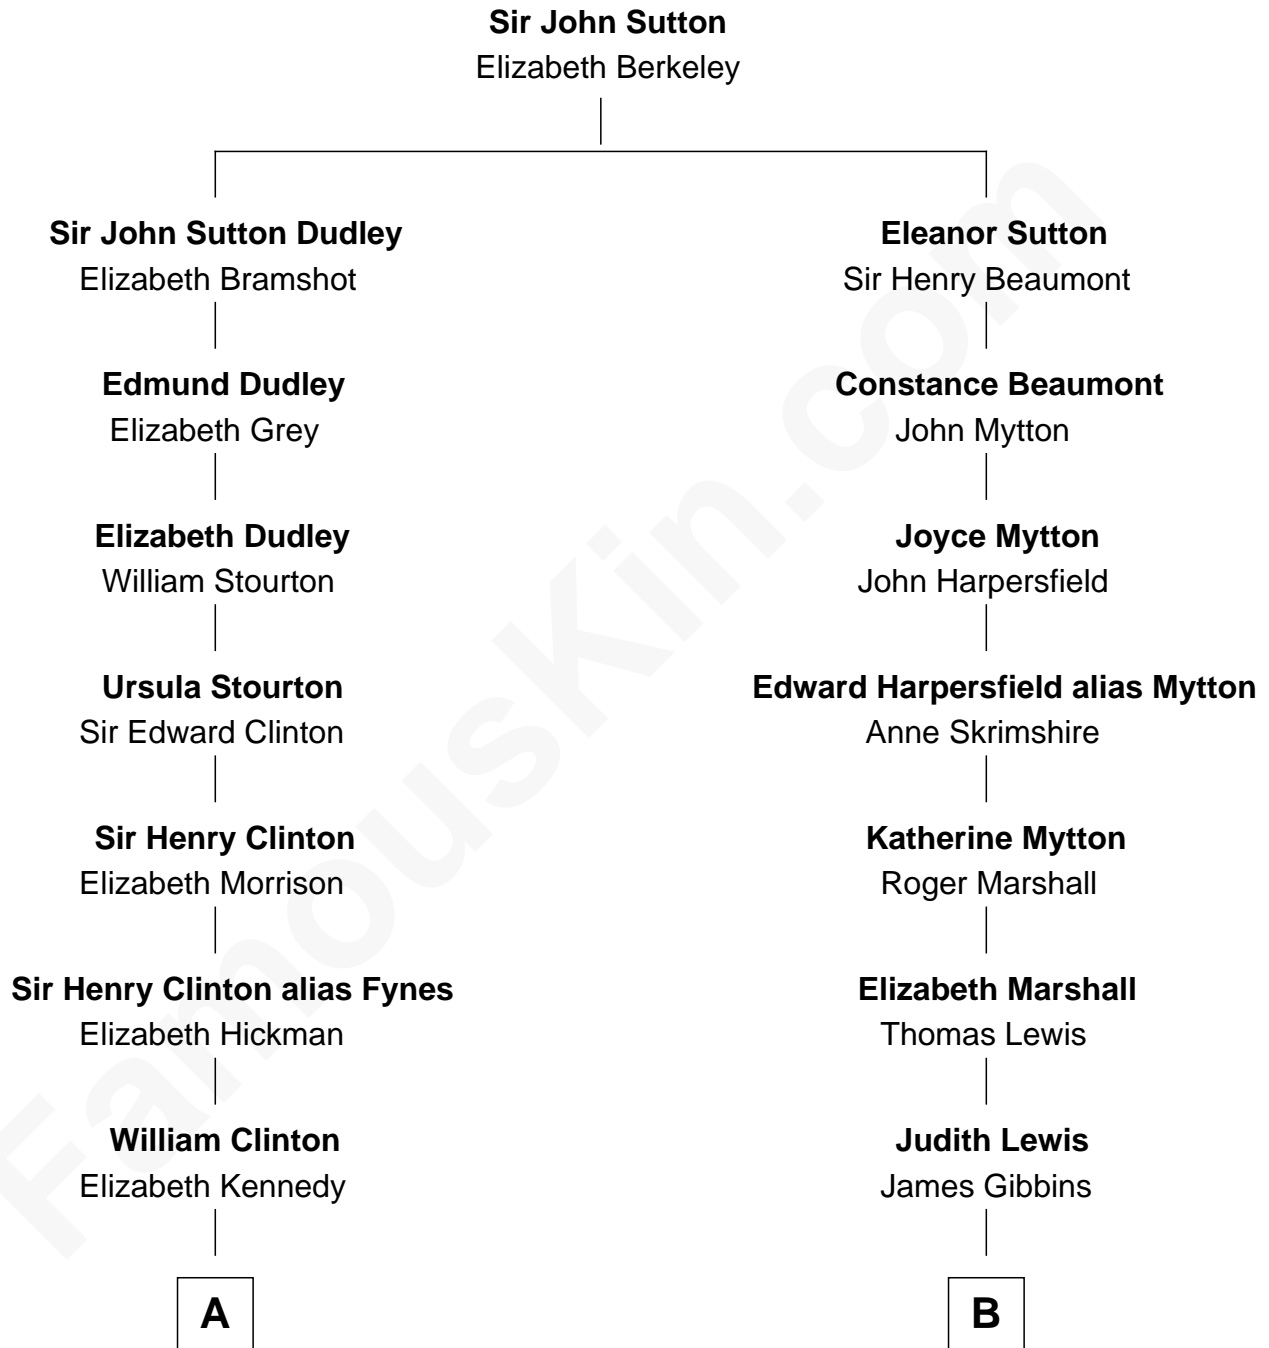

# FamousKin.com Relationship Chart of

**George Clinton**

*4th U.S. Vice President*

9th cousin 8 times removed of

**Chevy Chase**

*Comedian, Actor and Writer*

**A**

**James Clinton**  
Elizabeth Smith

**Charles Clinton**  
Elizabeth Denniston

**George Clinton**  
*4th U.S. Vice President*

**B**

**Hannah Gibbins**

-----

**Mary Hibbert**  
Joseph Jewett

**Josiah Jewett**  
Mercy -----

**Mercy Jewett**  
William Baker

**Bayze Baker**  
Joanna Minor

**David Jewett Baker**  
Sarah Tenny Fairchild

**Sarah Tenny Baker**  
Col. Lyne Shackelford Metcalfe

**Grace Metcalfe**  
Charles Denison Chase

**Edward Leigh Chase**  
Mabel Penrose Tinsley