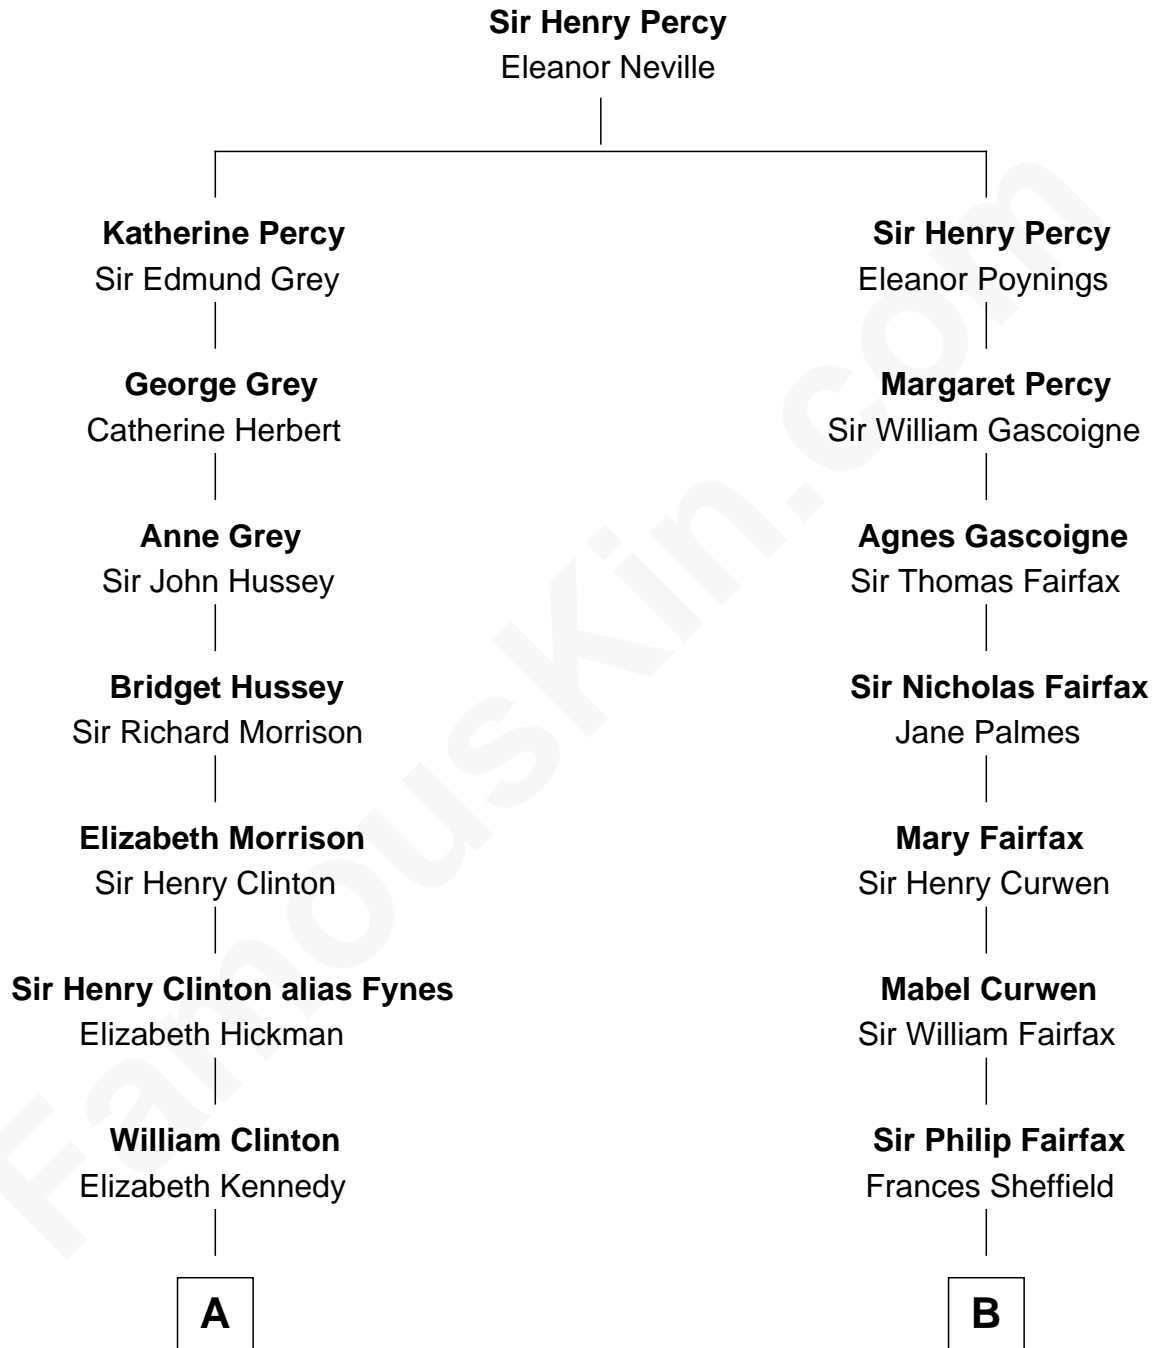

FamousKin.com Relationship Chart of

George Clinton

4th U.S. Vice President

9th cousin 10 times removed of

Ellen DeGeneres

Comedienne and TV Personality

C

Elliot Everett DeGeneres

Ruth Elodie Martin

Elliot Everett DeGeneres

Betty Jane Pfeffer

Ellen DeGeneres

Comedienne and TV Personality

FamousKin.com