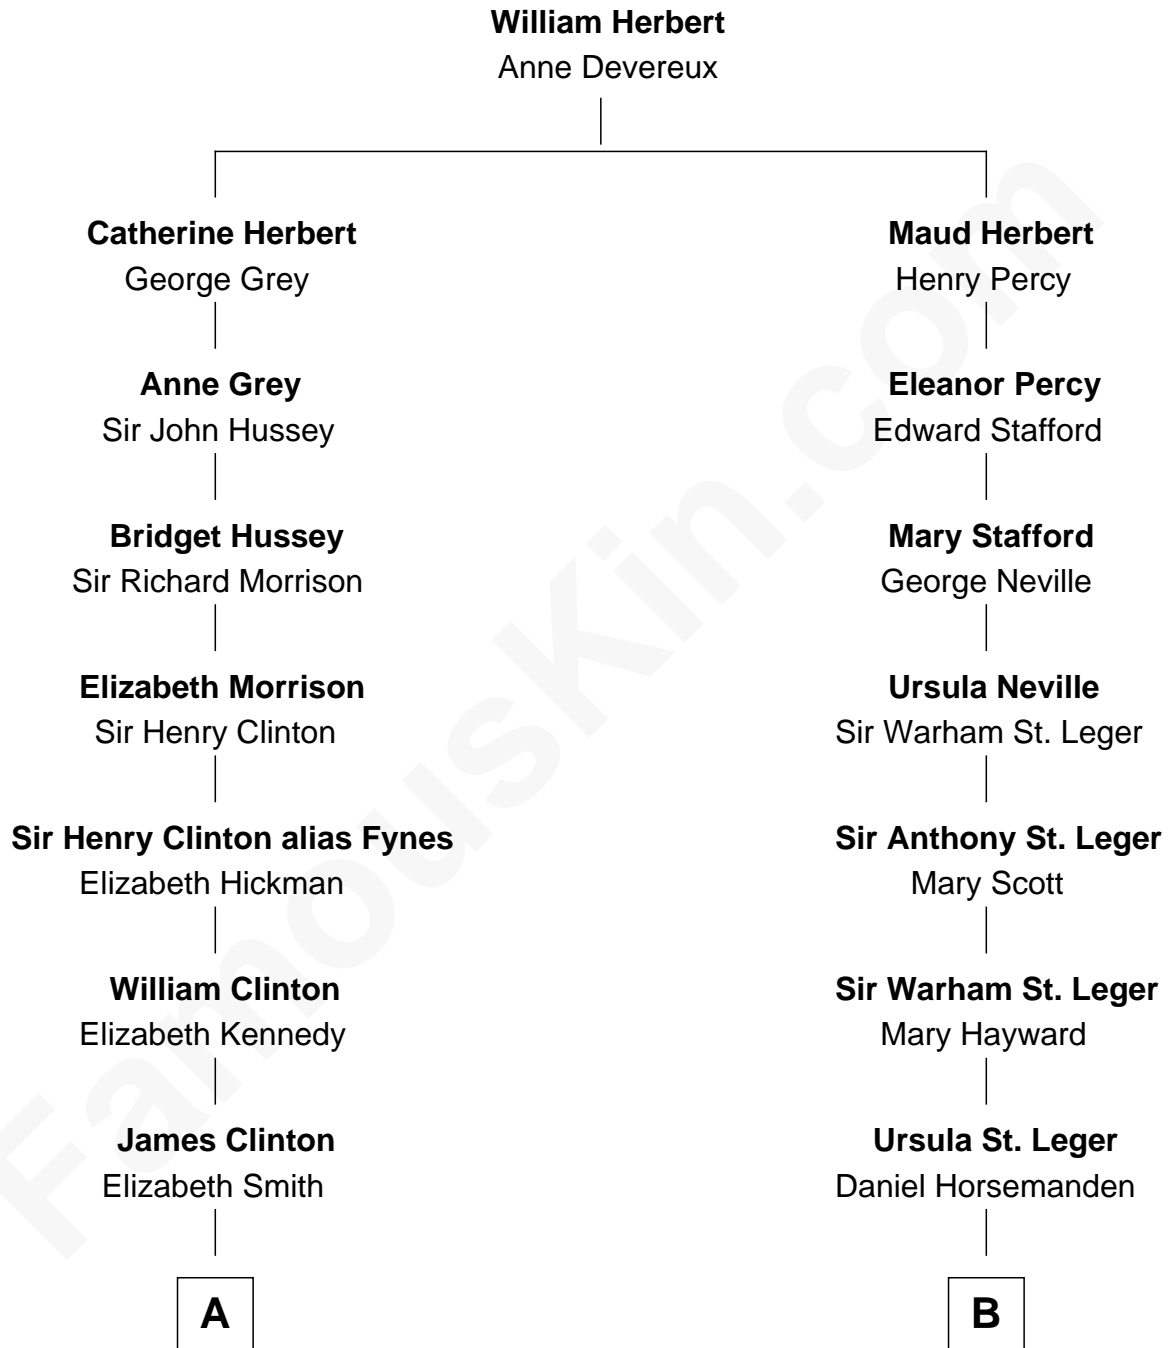

# FamousKin.com Relationship Chart of

**George Clinton**

*4th U.S. Vice President*

8th cousin 8 times removed of

**Upton Sinclair**

*Pulitzer Prize Winning Novelist*

**A**

**Charles Clinton**  
Elizabeth Denniston

**George Clinton**  
*4th U.S. Vice President*

**B**

**Col. Warham Horsemanden**  
Susanna Beeching

**Mary Horsemanden**  
William Byrd

**Ursula Byrd**  
Robert Beverley

**Col. William Beverley**  
Elizabeth Bland

**Anne Beverley**  
Col. Robert Munford

**Elizabeth Beverley Munford**  
Richard Kennon

**Sarah Skipwith Kennon**  
Arthur Sinclair

**Arthur Sinclair**  
Lelia Imogen Dawley

**Upton Beall Sinclair**  
Priscilla Augusta Harden