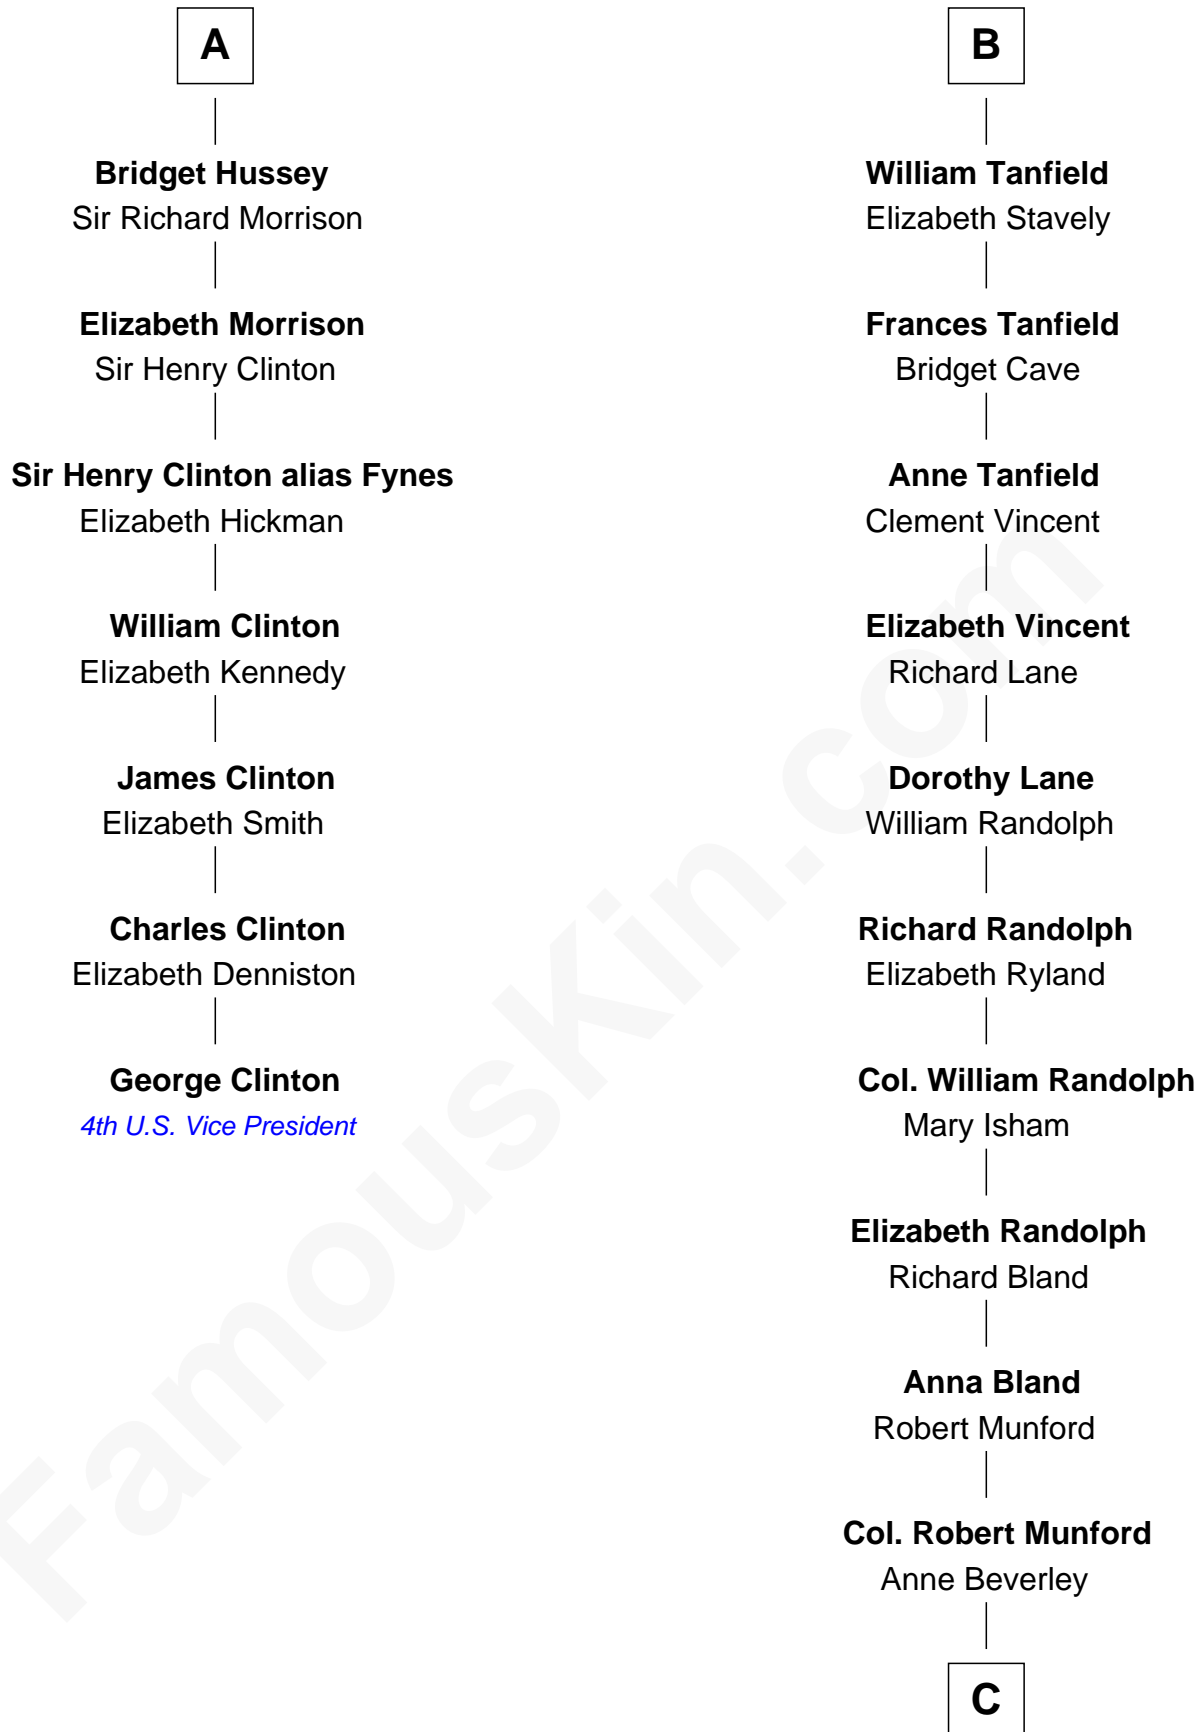

# FamousKin.com Relationship Chart of

**George Clinton**

*4th U.S. Vice President*

13th cousin 8 times removed of

**Upton Sinclair**

*Pulitzer Prize Winning Novelist*

**C**

**Elizabeth Beverley Munford**

Richard Kennon

**Sarah Skipwith Kennon**

Arthur Sinclair

**Arthur Sinclair**

Lelia Imogen Dawley

**Upton Beall Sinclair**

Priscilla Augusta Harden

**Upton Sinclair**