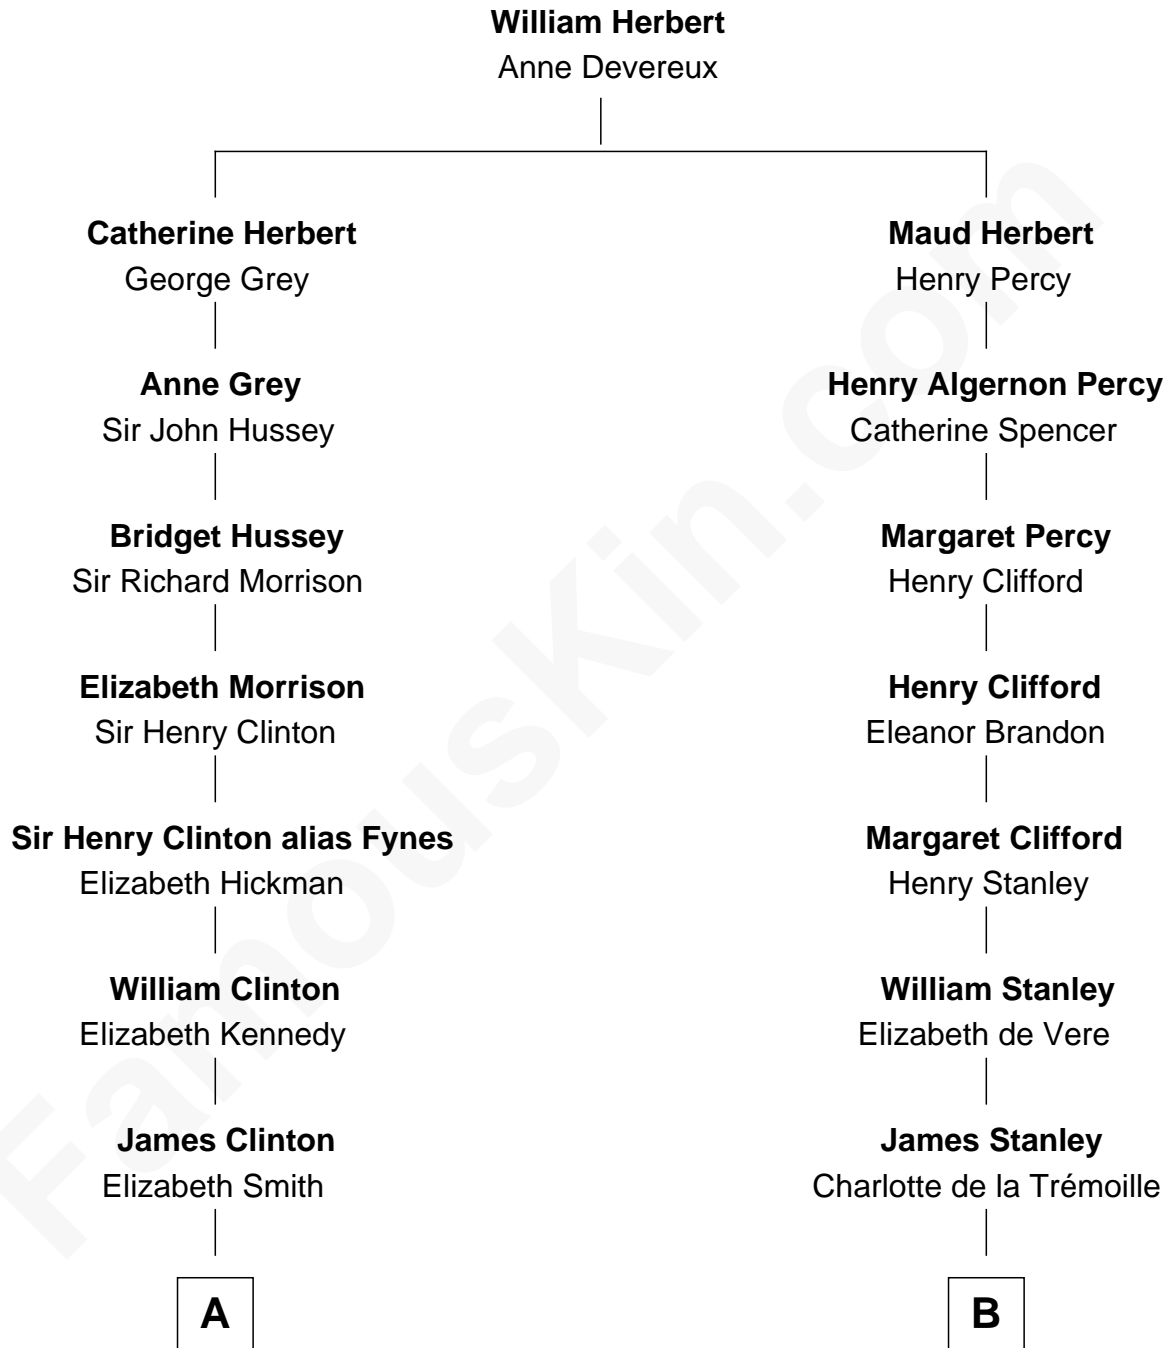

FamousKin.com Relationship Chart of

George Clinton

4th U.S. Vice President

8th cousin 9 times removed of

Guy Ritchie

British Filmmaker

A

Charles Clinton
Elizabeth Denniston

George Clinton
4th U.S. Vice President

B

Amelia Sophia Stanley
John Murray

Charles Murray
Catherine Watts

Anne Murray
John Cochrane

Catherine Cochrane
Alexander Stewart

Sir John Stewart
Anne Dashwood

Charlotte Stewart
Sir Edward Crofton

Frederica Crofton
Hubert McLaughlin

Vivian Guy Ouseley McLaughlin
Edith Jane Martineau

Doris Margaretta McLaughlin
Stuart John Ritchie

John Vivian Ritchie
Amber Mary Parkinson

Guy Ritchie
British Filmmaker