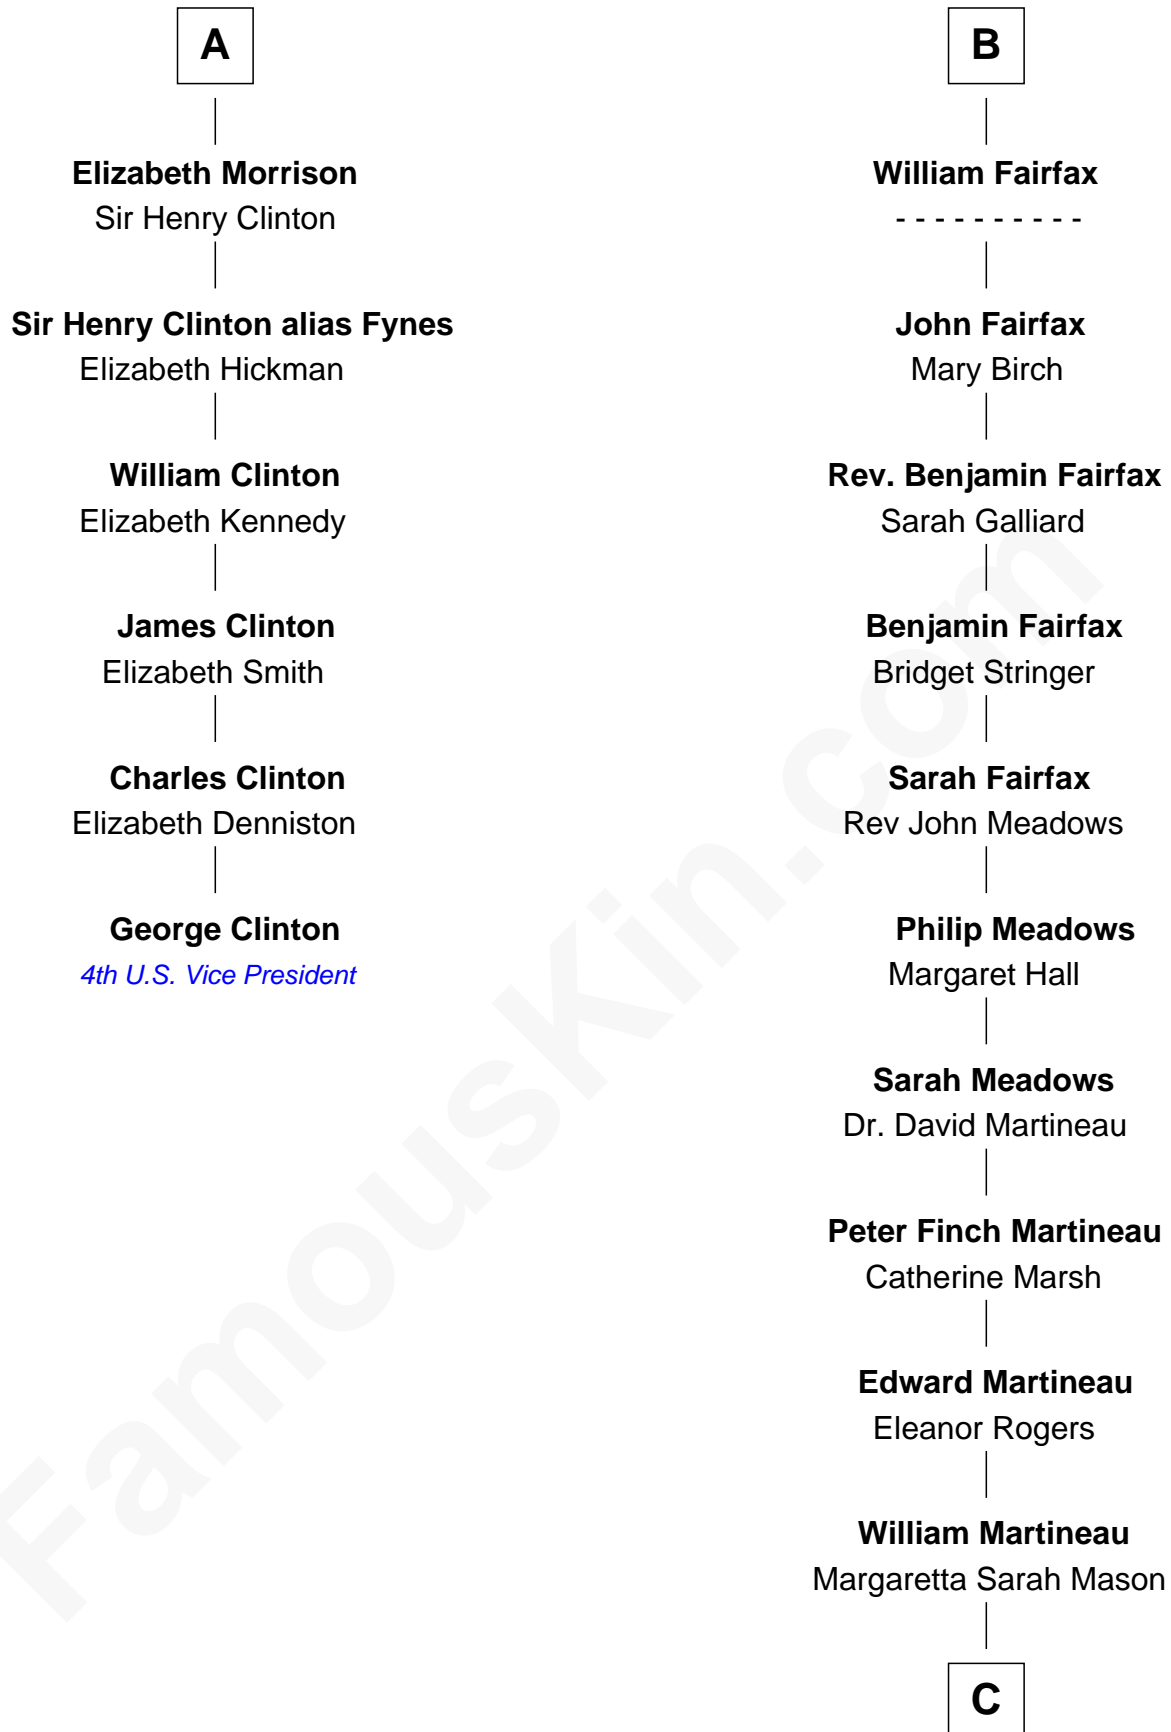

# FamousKin.com Relationship Chart of

**George Clinton**

*4th U.S. Vice President*

12th cousin 8 times removed of

**Guy Ritchie**

*British Filmmaker*

**C**

**Edith Jane Martineau**

Vivian Guy Ouseley McLaughlin

**Doris Margaretta McLaughlin**

Stuart John Ritchie

**John Vivian Ritchie**

Amber Mary Parkinson

**Guy Ritchie**

*British Filmmaker*