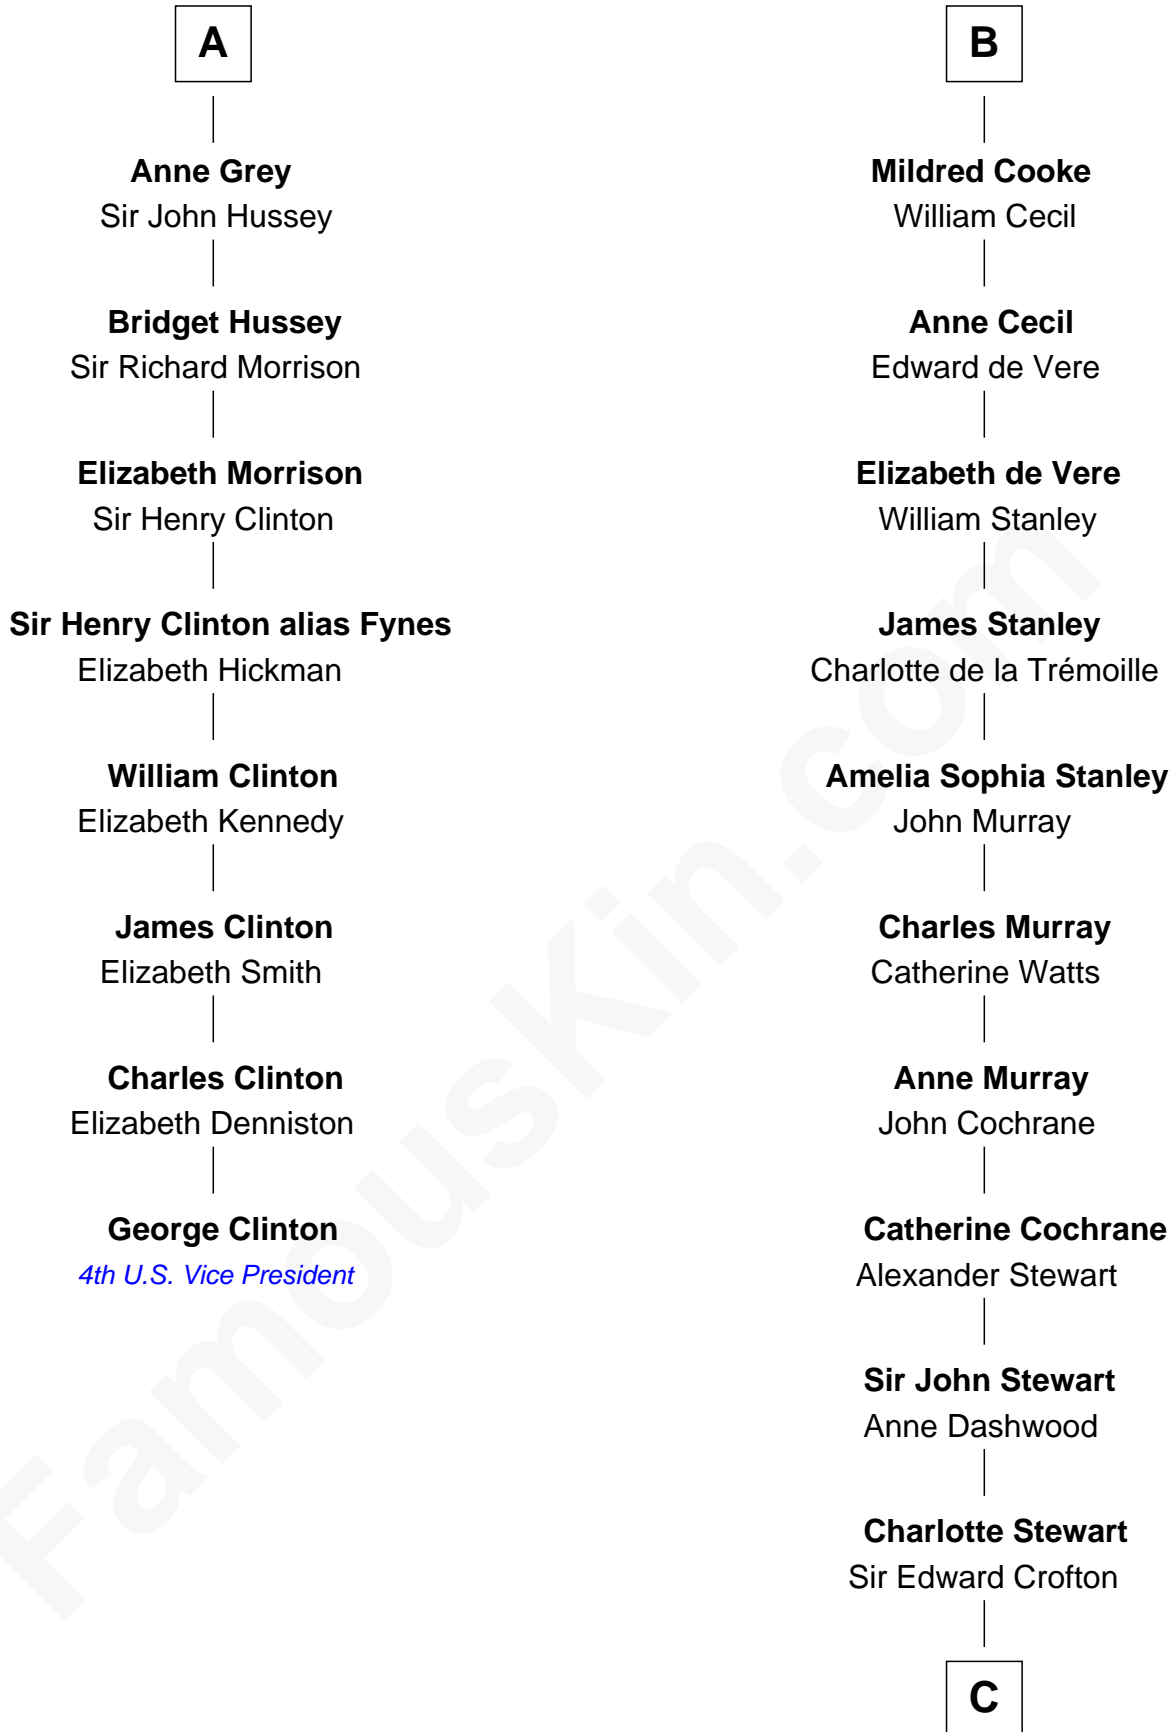

# FamousKin.com Relationship Chart of

**George Clinton**

*4th U.S. Vice President*

14th cousin 7 times removed of

**Guy Ritchie**

*British Filmmaker*

**C**

**Frederica Crofton**

Hubert McLaughlin

**Vivian Guy Ouseley McLaughlin**

Edith Jane Martineau

**Doris Margaretta McLaughlin**

Stuart John Ritchie

**John Vivian Ritchie**

Amber Mary Parkinson

**Guy Ritchie**

*British Filmmaker*