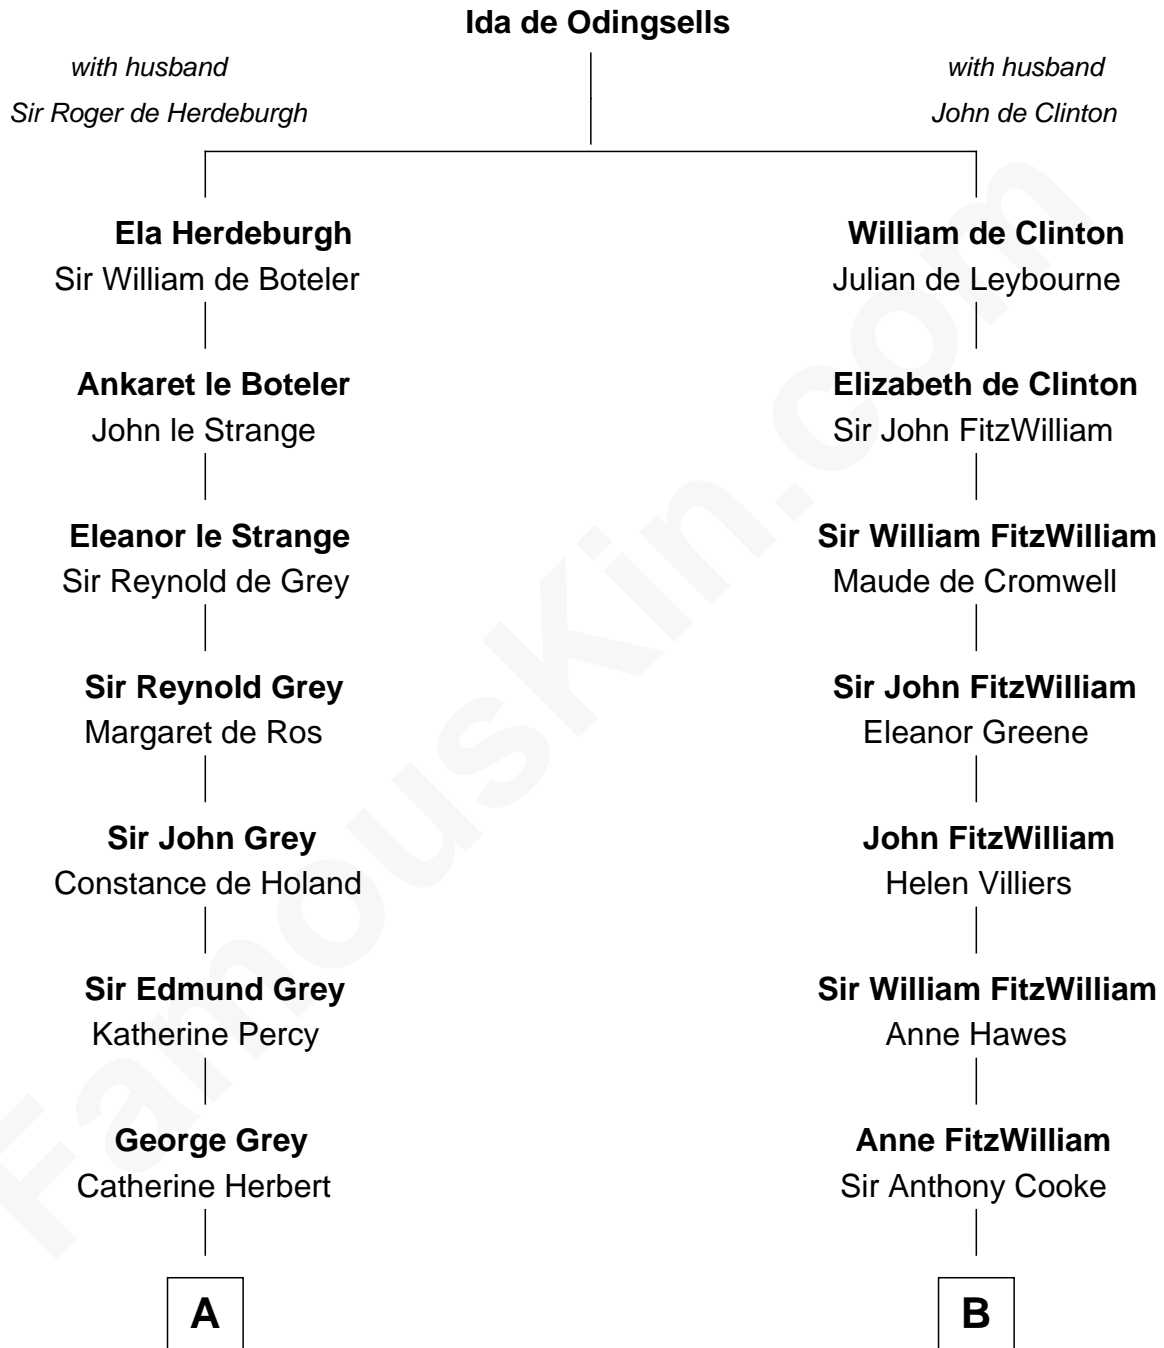

# FamousKin.com Relationship Chart of

**George Clinton**

*4th U.S. Vice President*

14th cousin 7 times removed of

**Guy Ritchie**

*British Filmmaker*

**C**

**Frederica Crofton**

Hubert McLaughlin

**Vivian Guy Ouseley McLaughlin**

Edith Jane Martineau

**Doris Margaretta McLaughlin**

Stuart John Ritchie

**John Vivian Ritchie**

Amber Mary Parkinson

**Guy Ritchie**

*British Filmmaker*