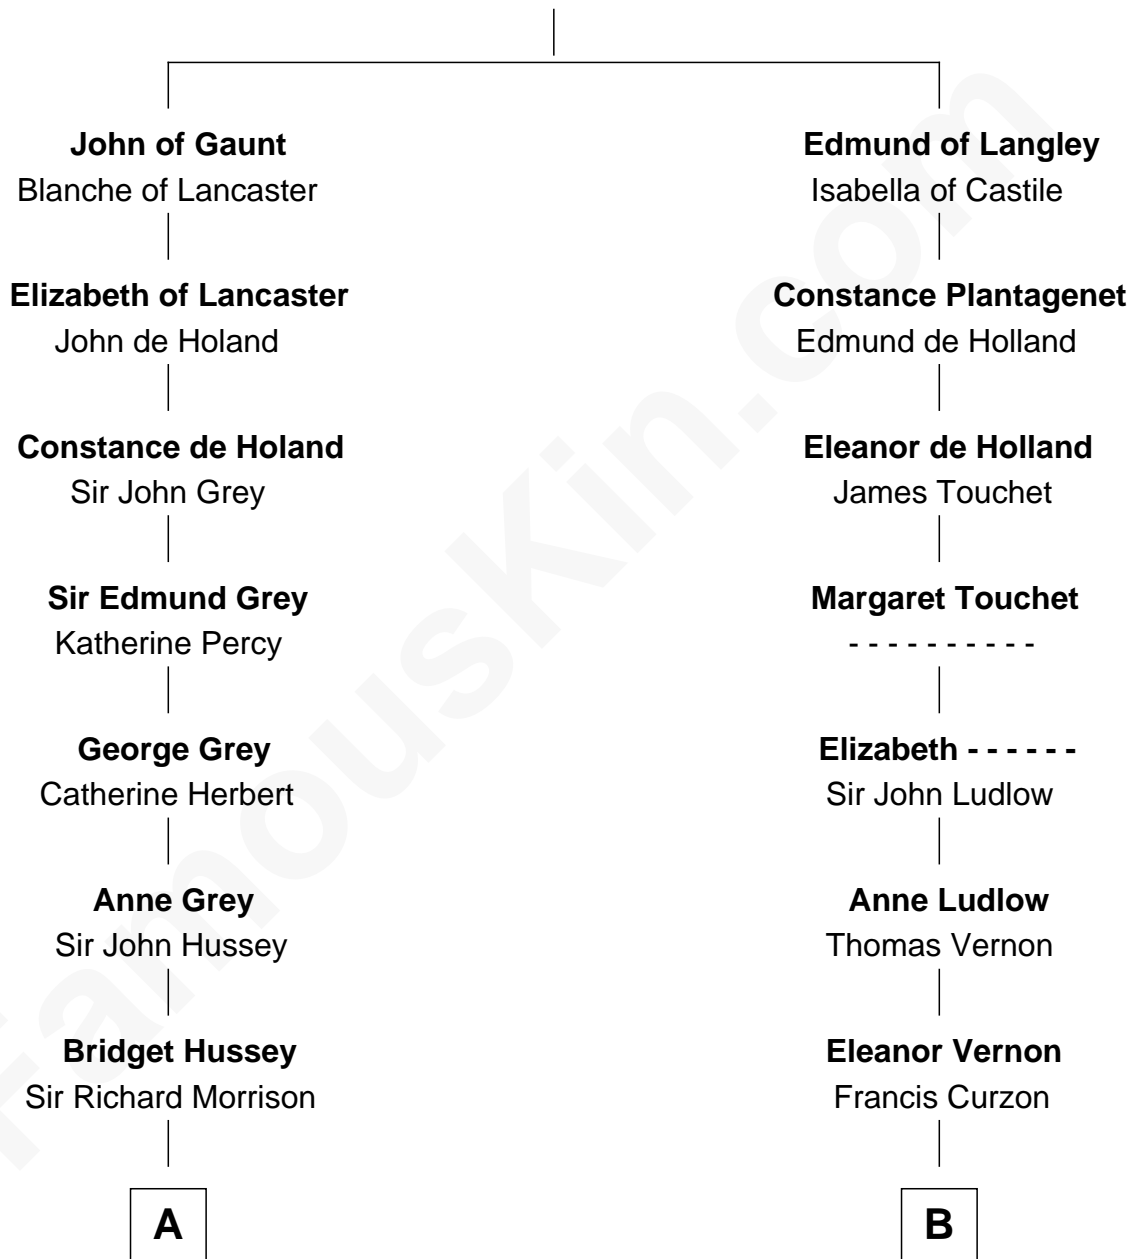

FamousKin.com Relationship Chart of

George Clinton

4th U.S. Vice President

12th cousin 8 times removed of

Oliver Platt

Movie Actor

Edward III, King of England

Philippa of Hainault