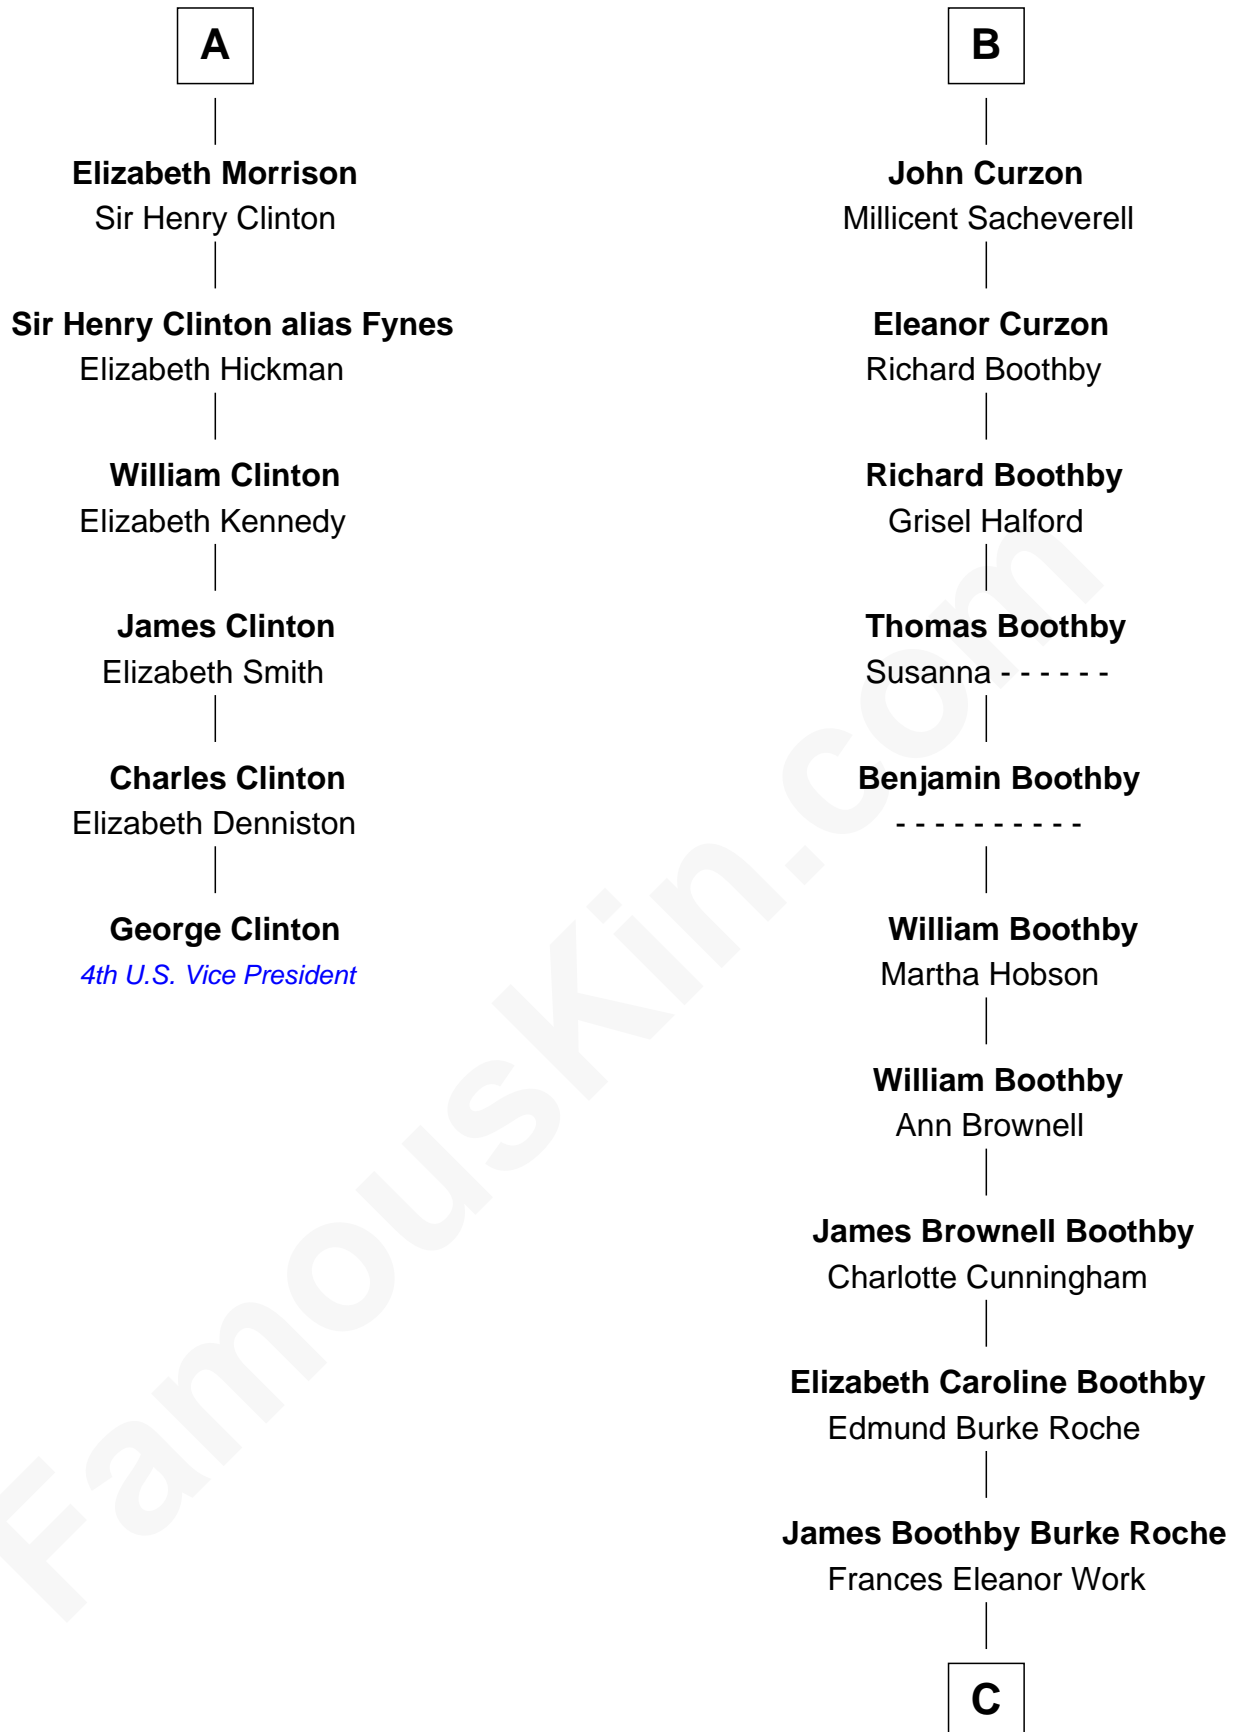

FamousKin.com Relationship Chart of

George Clinton

4th U.S. Vice President

12th cousin 8 times removed of

Oliver Platt

Movie Actor

Edward III, King of England

Philippa of Hainault

C

Cynthia Burke Roche

Arthur Scott Burden

Eileen Burden

Walter Maynard

Sheila Maynard

Nicholas Platt

Oliver Platt