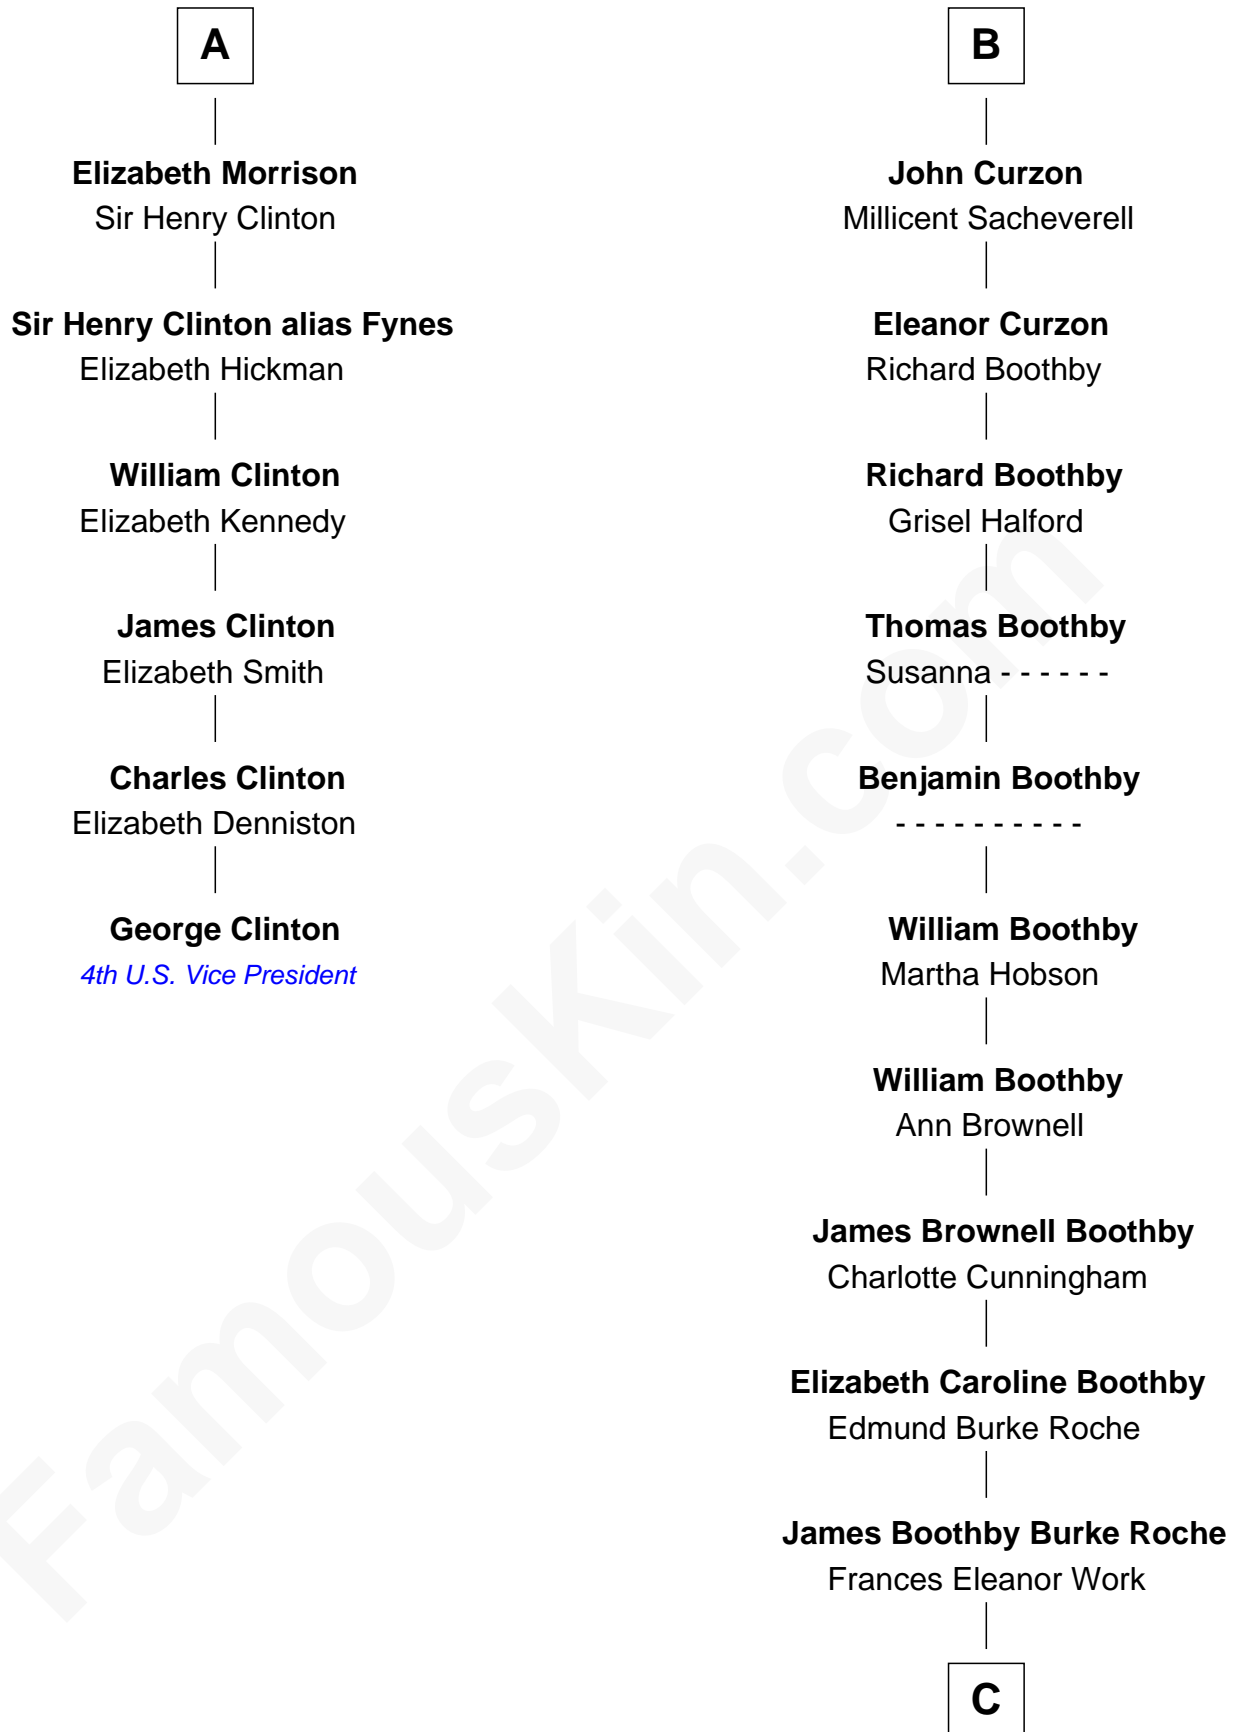

FamousKin.com Relationship Chart of

George Clinton

4th U.S. Vice President

12th cousin 8 times removed of

Oliver Platt

Movie Actor

Sir William de Ros
Margery de Badlesmere

Thomas de Ros
Beatrice de Stafford

Margaret de Ros
Sir Reynold Grey

Sir John Grey
Constance de Holand

Sir Edmund Grey
Katherine Percy

George Grey
Catherine Herbert

Anne Grey
Sir John Hussey

Bridget Hussey
Sir Richard Morrison

A

Maud de Roos
John de Welles

Anne de Welles
James Butler

James Butler
Joan Beauchamp

Elizabeth Butler
John Talbot

Ann Talbot
Sir Henry Vernon

Thomas Vernon
Anne Ludlow

Eleanor Vernon
Francis Curzon

B

C