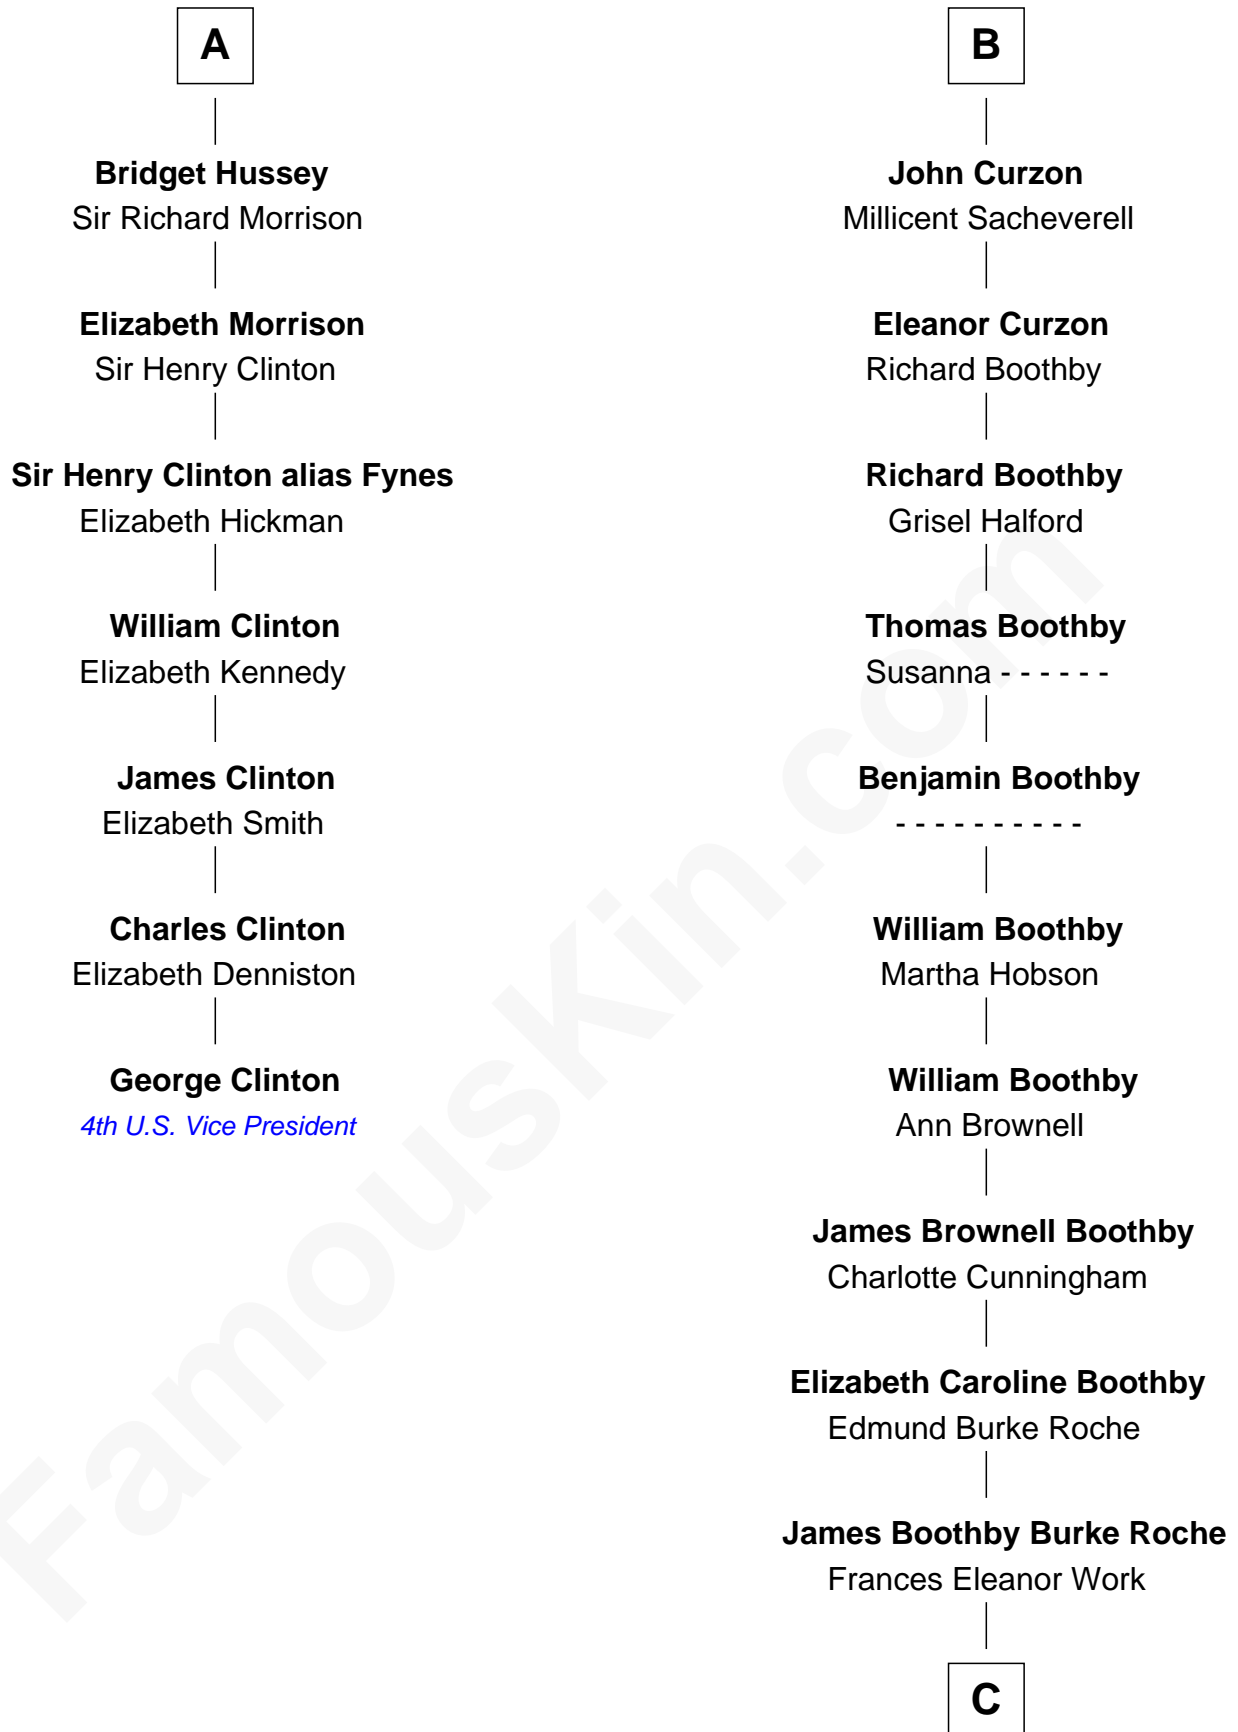

FamousKin.com Relationship Chart of

George Clinton

4th U.S. Vice President

13th cousin 7 times removed of

Oliver Platt

Movie Actor

C

Cynthia Burke Roche

Arthur Scott Burden

Eileen Burden

Walter Maynard

Sheila Maynard

Nicholas Platt

Oliver Platt

Movie Actor