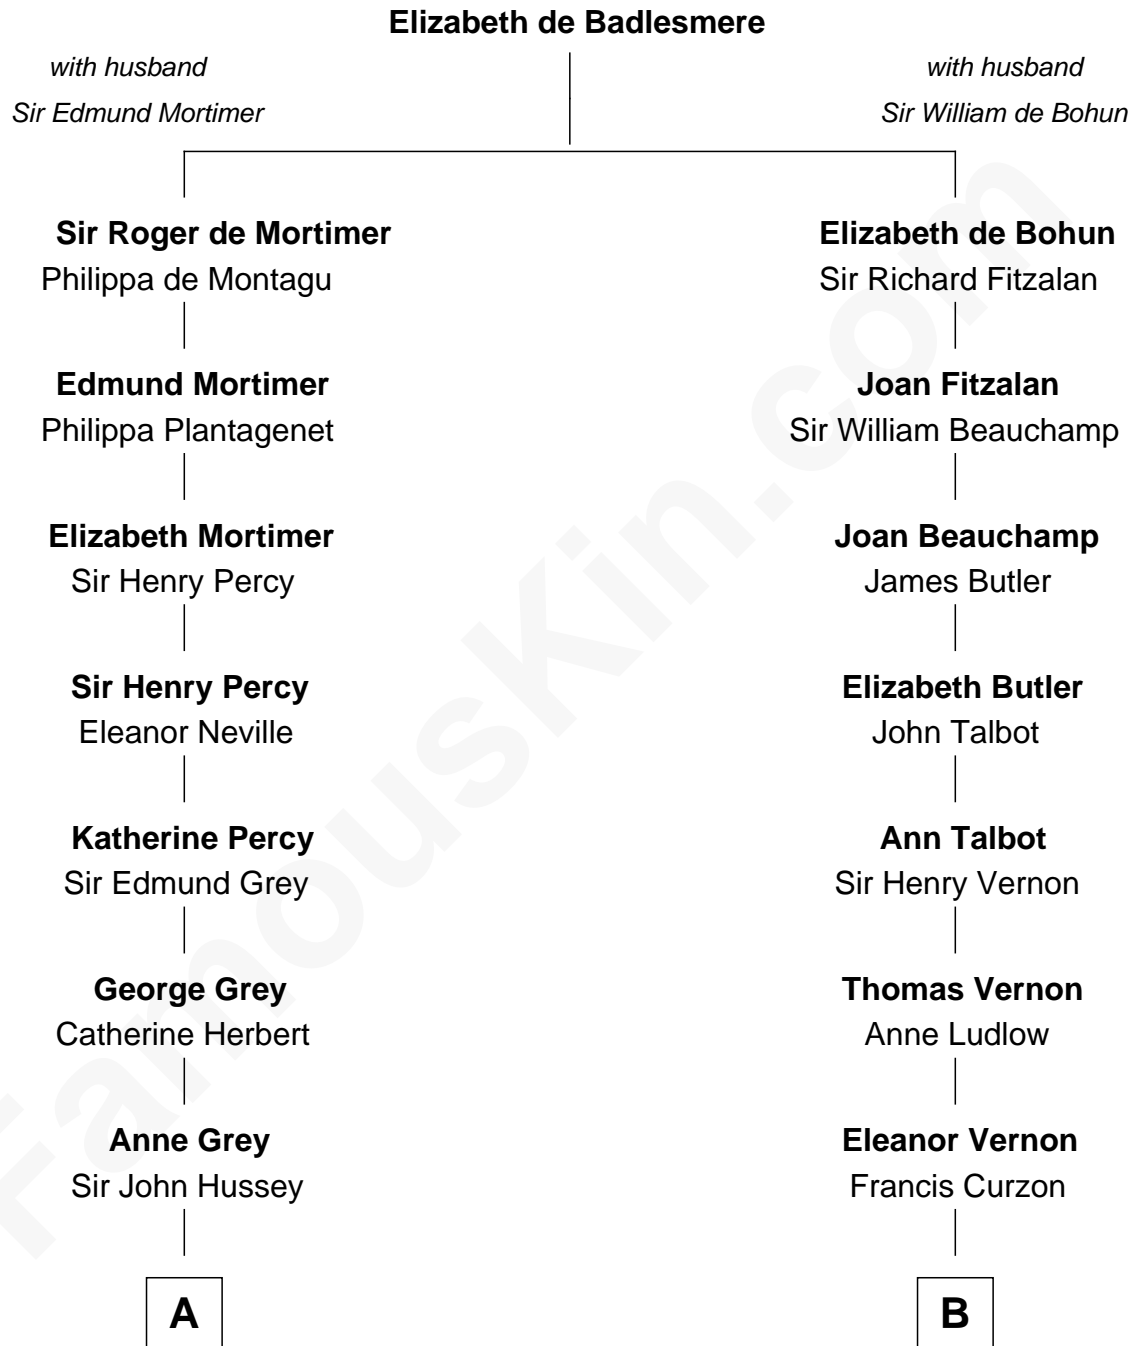

FamousKin.com Relationship Chart of

George Clinton

4th U.S. Vice President

13th cousin 7 times removed of

Oliver Platt

Movie Actor

C

Cynthia Burke Roche

Arthur Scott Burden

Eileen Burden

Walter Maynard

Sheila Maynard

Nicholas Platt

Oliver Platt

Movie Actor